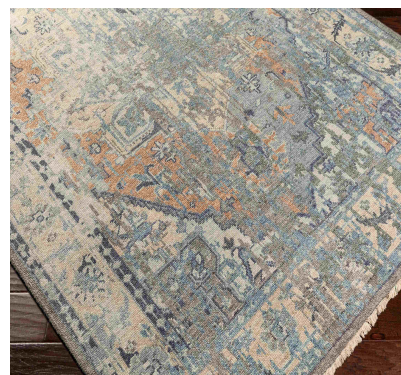

Cappadocia CPP-5027

CORNER DETAIL

DETAILS

70% Wool, 30% Viscose

Hand Knotted

Low Pile

Thickness: 0.25"

Made in India

SIZES AVAILABLE

2' x 3'

3'6" x 5'6"

5'6" x 8'6"

8' x 11'

9' x 13'

10' x 14'

12' x 15'

18" Sample

Custom Sizes Available

SURYA