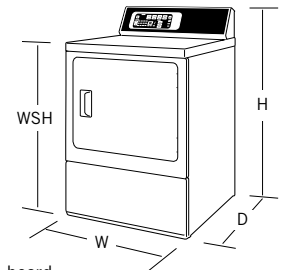

DRYERS

DR3

DR5

DF7

DR7

Product Code	Gas:	DR3000WG	DR5000WG	DF7000WG (W) DF7000SG (SS)	DR7000WG
	Electric:	DR3000WE	DR5000WE	DF7000WE (W) DF7000SE (SS)	DR7000WE
Available Colors		White	White	White or Stainless	White
Capacity – Cu. Ft.		7.0	7.0	7.0	7.0
Galvanized Cylinder		•	•	• (White)	•
Stainless Steel Cylinder				• (Stainless)	
Preset Cycles		3	4	7	7
Moisture Sensor				•	•
Auto Dry Cycles		2	3	4	4
220-CFM Exhaust		•	•	•	•
1/3 HP Motor		•	•	•	•
Temperature Selections		3	4	4	4
ADA Compliant		•	•	•	•
Anti-Wrinkle Cycle				•	•
Reversible Door		•	•	•	•
Time Remaining Display				•	•
End of Cycle Signal			•	•	•
Favorite Cycles				•	•
Eco Cycle				•	•
Control Location		Rear	Rear	Front	Rear
Warranty		3-Year Parts & Labor	5-Year Parts & Labor	5-Year Parts & Labor	7-Year Parts & Labor
Model No. (Gas)		ADG3SRGS115TW01	ADG4BRGS115TW01	ADGE9BGS115TW01 (W) ADGE9BSS115TN01 (SS)	ADGE9RGS115TW01
(Electric)		ADE3SRGS175TW01	ADE4BRGS175TW01	ADEE9BGS175TW01 (W) ADEE9BSS175TN01 (SS)	ADEE9RGS175TW01

DIMENSIONS	W-Width	H-Height	D-Depth	WSH-Work Surface Height	Depth with Door Open
DR3000WG/DR3000WE	26-7/8"	42-3/4"	28"	36"	51-1/2"
DR5000WG/DR5000WE	26-7/8"	42-3/4"	28"	36"	51-1/2"
DF7000WG/DF7000WE (W) DF7000SG/DF7000SE (SS)	26-7/8"	40-7/16"	28"	40-7/16"	51-1/2"
DR7000WG/DR7000WE	26-7/8"	42-3/4"	28"	36"	51-1/2"