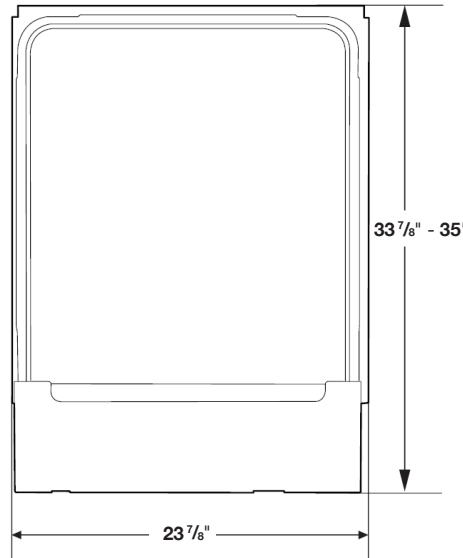

Dimensions

Side View

Rear View

Features

- 7 Wash Cycles: Auto, Normal, Heavy, Delicate, Express 60, Rinse Only, Self Clean
- 7 Options: Half-Load Wash (Lower Rack), Zone Booster (Left), Speed Booster, Hi-Temp Wash, Sanitize (Anti-bacterial – NSF), Delay Start, Control Lock
- AutoRelease™ Door
- Hidden Heat Element
- Stainless Steel Interior Tub

Convenience

- Child Lock
- Digital Water Leakage Sensor
- Cutlery Tray
- One-Touch Adjustable Racking System
- Silverware Basket
- Upper Rack: 1 Cup Shelf, 1 Cutlery Caddy, 2 Adjustable Tines
- Lower Rack: Fold-Down Tines

Warranty

One (1) Year All Parts and Labor

Five (5) Year Limited on Printed Circuit Board and Interior Nylon Racks

Lifetime Limited Warranty on Stainless Steel Door Liner and Tub for Leakage

Product Dimensions & Weight (WxHxD)

Dimensions:

23 7/8" x 33 7/8" x 25"

Weight: 90 lbs.

Shipping Dimensions & Weight (WxHxD)

Dimensions:

26" x 34 3/4" x 29 3/4"

Weight: 97 lbs.

Color

Stainless Steel

Black Stainless Steel

Model

DW80M9550US

DW80M9550UG

UPC Code

887276197814

887276197807