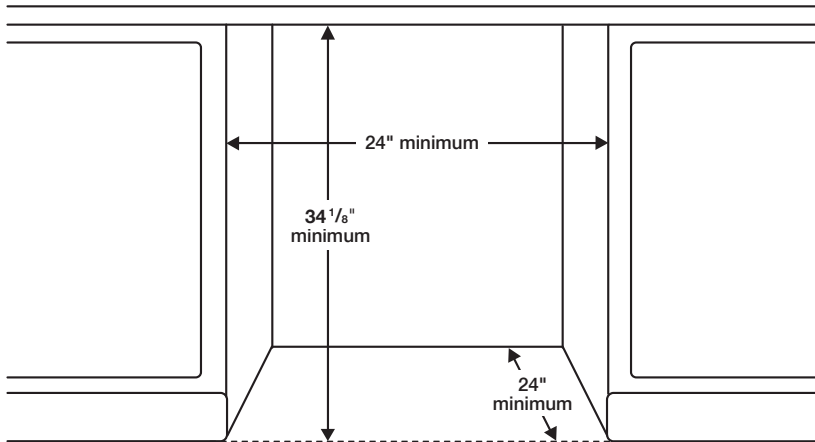

Convenience

- Child Lock
- Delay Start

DW80M9550

SAMSUNG

Samsung WaterWall™ Dishwasher

Installation Specifications

Dimensions

Side View

Dimensions:

23 7/8" x 33 7/8" x 25"

Weight: 90 lbs.

Shipping Dimensions & Weight (WxHxD)

Dimensions:

26" x 34 3/4" x 29 3/4"

Weight: 97 lbs.

Color