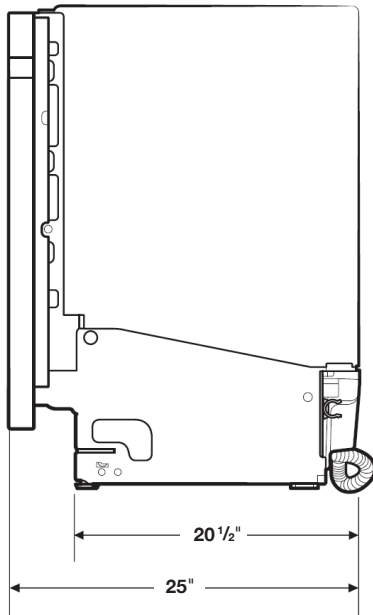

Dimensions

Side View

Rear View

Features

- 7 Wash Cycles: Auto, Normal, Heavy, Delicate, Express 60, Rinse Only, Self Clean
- 7 Options: Half-Load Wash (Lower Rack), Zone Booster (Left), Speed Booster, Hi-Temp Wash, Sanitize (Anti-bacterial – NSF), Delay Start, Control Lock
- AutoRelease™ Door
- Hidden Heat Element
- Stainless Steel Interior Tub

Convenience

- Child Lock
- Digital Water Leakage Sensor
- Cutlery Tray
- One-Touch Adjustable Racking System
- Silverware Basket
- Upper Rack: 1 Cup Shelf, 1 Cutlery Caddy, 2 Adjustable Tines
- Lower Rack: Fold-Down Tines

Warranty

One (1) Year All Parts and Labor

Five (5) Year Limited on Printed Circuit Board and Interior Nylon Racks

Lifetime Limited Warranty on Stainless Steel Door Liner and Tub for Leakage

Product Dimensions & Weight (WxHxD)

Dimensions:

23 7/8" x 33 7/8" x 25"

Weight: 90 lbs.

Shipping Dimensions & Weight (WxHxD)

Dimensions:

26" x 34 3/4" x 29 3/4"

Weight: 97 lbs.

Color

Stainless Steel

Black Stainless Steel

Model

DW80M9550US

DW80M9550UG

UPC Code

887276197814

887276197807