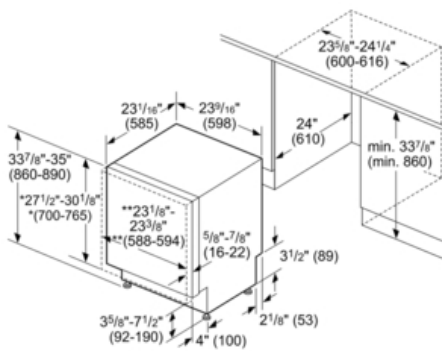

- * measured from the bottom edge of the countertop panel thickness recommended $\frac{3}{4}$ " (20 mm), panel weight 7-22 lbs (3-10 kg)
- ** 24" (610 mm) wide panel may be used depending on cabinet design

measurements in inches (mm)

All connections are at the rear of the appliance.
Extension for drain hose available as accessory.
Power cord for connection to electrical outlet (3-prong plug) available as accessory.