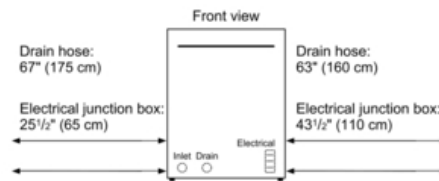

Technical Data

Upper Rack :	500
Adjustable upper rack :	Rackmatic 3-stage
Upper rack cup shelf :	2
Lower Rack :	800
3rd Rack :	3rd Rack 2.0
Silverware Basket :	Standard
Optional accessories :	SGZ1010UC, SMZ5000, SMZPC002UC
UPC code :	825225922988
Variant color :	Stainless steel
Panel ready :	Yes
Silence level (dBA) :	42
Watts (W) :	1300
Current (A) :	12
Volts (V) :	120
Frequency (Hz) :	60
Energy Consumption (kWh/yr) :	269
Energy Star® qualified :	Yes
Plug type :	fixed connection
Required cutout size (HxWxD) (in) :	x 33 7/8 " x 23 9/16 "
Required cutout size (HxWxD) (mm) :	860-890 x 610 x 610
Overall appliance dimensions (HxWxD) (in) :	33 7/8 " x 23 9/16 " x 23 1/16 "
Power cord length (in) :	43 1/2"
Power cord length (cm) :	110
Length outlet hose (in) :	67 "
Length outlet hose (cm) :	175
Product packaging dimensions (HxWxD) (in) :	35 3/4" x 26" x 29 5/16"
Tub material :	Stainless steel
Tub type :	TallTub
ADA Compliant :	No
Number of place settings :	16

measurements in inches (mm)

All connections are at the rear of the appliance.
Extension for drain hose available as accessory.
Power cord for connection to electrical outlet (3-prong plug) available as accessory.