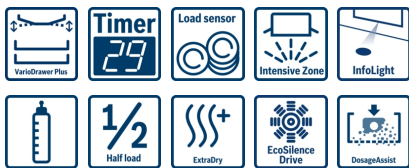

Dishwashers

24" Panel Ready Dishwasher 800 Series SHV878WD3N

The flexible 3rd rack allows you to accommodate deeper items, while adjustable tines let you customize the rack's loading space.

- **42 dBA:** Quietest Dishwasher Brand in the North America.
- A flexible 3rd rack with fold down sides adds 30% more loading capacity.
- Touch Control Technology allows for quick cycle programming.
- The EasyGlide™ rack system provides a smooth glide for easier loading & unloading on the upper rack.
- RackMatic® offers 3 height levels, for 9 possible rack positions.

Technical Data

Upper Rack :	500
Adjustable upper rack :	Rackmatic 3-stage
Upper rack cup shelf :	2
Lower Rack :	800
3rd Rack :	3rd Rack 2.0
Silverware Basket :	Standard
Optional accessories :	SGZ1010UC, SMZ5000, SMZPC002UC
UPC code :	825225922988
Variant color :	Stainless steel
Panel ready :	Yes
Silence level (dBA) :	42
Watts (W) :	1300
Current (A) :	12
Volts (V) :	120
Frequency (Hz) :	60
Energy Consumption (kWh/yr) :	269
Energy Star® qualified :	Yes
Plug type :	fixed connection
Required cutout size (HxWxD) (in) :	x 33 7/8 " x 23 9/16 "
Required cutout size (HxWxD) (mm) :	860-890 x 610 x 610
Overall appliance dimensions (HxWxD) (in) :	33 7/8 " x 23 9/16 " x 23 1/16 "
Power cord length (in) :	43 1/2"
Power cord length (cm) :	110
Length outlet hose (in) :	67 "
Length outlet hose (cm) :	175
Product packaging dimensions (HxWxD) (in) :	35 3/4" x 26" x 29 5/16"
Tub material :	Stainless steel
Tub type :	TallTub
ADA Compliant :	No
Number of place settings :	16

Optional accessories

- SGZ1010UC : Drain hose extension kit
- SMZ5000 : Dishwashing aid set
- SMZPC002UC : Powercord with cold plug