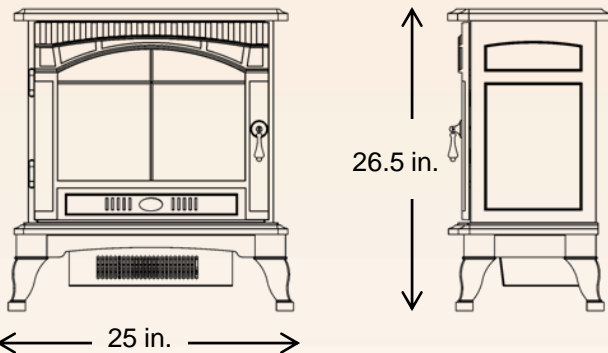

Better solutions through innovation

Traditional Electric Stove

DS5629CR

Stove

This electric stove gives the instant ambiance of a traditional fireplace experience that is ideal for all living spaces large and small. It features a rich gloss cranberry finish that will compliment any décor. With its fashionable door handle, gracefully swept legs and carved side panels, it brings a smooth comfort into any room.

Includes on / off remote control

No carbon monoxide or emissions, glass stays cool-to-touch

| Model # | Description | lbs / kg | UPC | Wty. [†] | Carton Dimensions (W x H x D) | | Cube | |
|----------------------|---|-----------|---------------|-------------------|-------------------------------|--------------------|-----------------|----------------|
| | | | | | Inches | cm | ft ³ | m ³ |
| DS5629CR | Deluxe gloss cranberry finish free-standing electric stove 120 V / 1,500 W / 4,915 BTU | 56 / 25.4 | 781052 057067 | 1 yr. | 27.5 x 29 x 17.75 | 69.9 x 73.7 x 45.1 | 8.2 | 0.23 |
| Ships in one carton. | | | | | | | | |