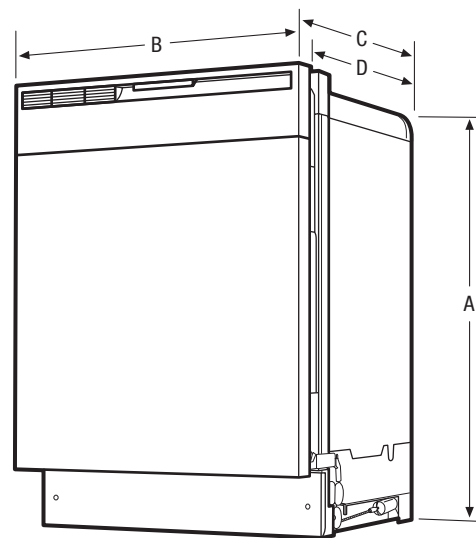

Features	
Control Design	Mechanical
Digital Display	
Door Latch	Yes
Stay-Put Door Hinge Design	
Low Rinse-Aid Indicator Light	Yes
Interior Design	Tall Tub
Interior Color	White
Wash System	Tower
Wash Levels/Wash Speeds	2/1
Sound Package	UltraQuiet™
Filter	Plastic
Filter Trap	Removable
Soft Food Disposer	Yes
dB Level	62
Drying System	Static
Cycles	
Number of Cycles	2
Heavy	Yes
Normal	Yes
Light	
Delicate	
Favorite	
China Crystal	
Rinse Only	
Energy Saver	
Upper Rack Wash Only	
Cycle Indicator Light	
Control Lock	
Options	
Heat/No Heat Dry	Yes
Hi-Temp Wash	
NSF® Certified Sanitize Rinse	
Delay Start	
Rack System	
Rack Design/Rack Coating	Standard/PVC
Upper Rack -	
Stemware/Champagne Glass Holders	
Fold-Down Tines	
Cup Shelves	
Lower Rack -	
SpaceWise™ Silverware Basket	Standard
Fold-Down Tines	
Small Items Cover	
Specifications	
Water Inlet Location	Left Bottom Front
Water Usage (Gallons)	7.2
Water Pressure (PSI)	20 - 120
Integral Air Gap on Supply	Yes
Leveling Legs	4
Power Supply Connection Location	Right Bottom Front
Voltage Rating	120V / 60 Hz / 15A
Connected Load (kW Rating) @ 120 Volts¹	1.44
Amps @ 120 Volts	10
Shipping Weight (Approx.)	68 Lbs.

¹For use on adequately wired 120V, dedicated circuit having 2-wire service with a separate ground wire. Appliance must be grounded for safe operation.

NOTE: For planning purposes only. Always consult local and national electric and plumbing codes. Refer to Product Installation Guide for detailed installation instructions on the web at frigidaire.com.

Product Dimensions	
A - Height (Adjustable)	33-1/2" - 35"
B - Width	24"
C - Depth (Including Door)	25"
D - Depth (To Tub Flange)	22-1/2"
Depth with Door Open 90°	49-1/4"

Cutout Dimensions	
Height (Min.)	34-1/4"
Height (Max.)	35-1/4"
Width (Min.)	24"
Depth (Min.)	24"

Accessories information available on the web at frigidaire.com

FRIGIDAIRE

USA • 10200 David Taylor Drive • Charlotte, NC 28262 • 1-800-FRIGIDAIRE • frigidaire.com
CANADA • 5855 Terry Fox Way • Mississauga, ON L5V 3E4 • 1-800-265-8352 • frigidaire.ca

FBD2400K 07/10

© 2010 Electrolux Home Products, Inc.

Specifications subject to change.
Printed in the U.S.A.