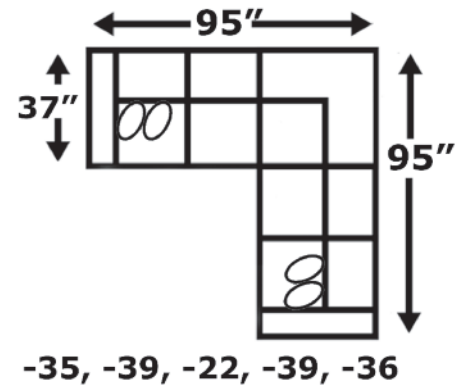

## “Brantley/Landry” 5630/5630AL Series Sectional

The beautiful versatility of the Brantley group will accommodate just about any taste. Its flared roll arm and contrasting toss pillows can go from traditional to contemporary without missing a beat. Ready for the fun part? Customize it! Choose from a myriad of fabric options and which pieces suit you best. This collection features a sofa, loveseat, chair, ottoman, modular conversation sofa, and storage ottoman. Also available in All Leather.

Versatile components let you create a stylish and functional room arrangement.

Choose an arrangement shown below or create the one that best suits your home.

England, Inc. products are hand crafted and variations from standard dimensions and appearance can occur.