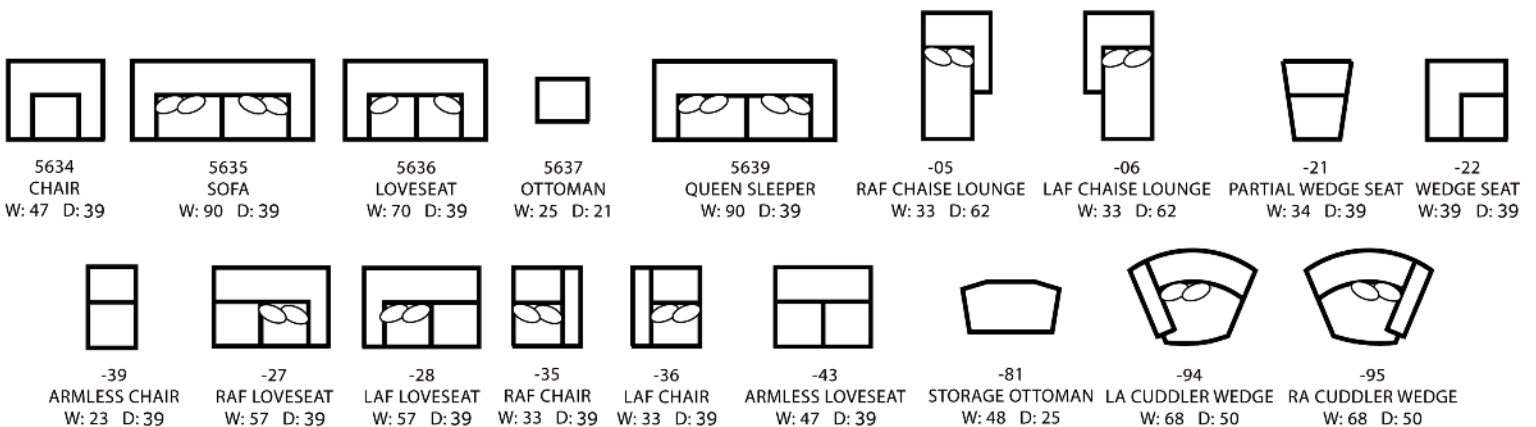

## “Brantley/Landry” 5630/5630AL Series Sectional

The beautiful versatility of the Brantley group will accommodate just about any taste. Its flared roll arm and contrasting toss pillows can go from traditional to contemporary without missing a beat. Ready for the fun part? Customize it! Choose from a myriad of fabric options and which pieces suit you best. This collection features a sofa, loveseat, chair, ottoman, modular conversation sofa, and storage ottoman. Also available in All Leather.

Versatile components let you create a stylish and functional room arrangement.

Choose an arrangement shown below or create the one that best suits your home.

England, Inc. products are hand crafted and variations from standard dimensions and appearance can occur.