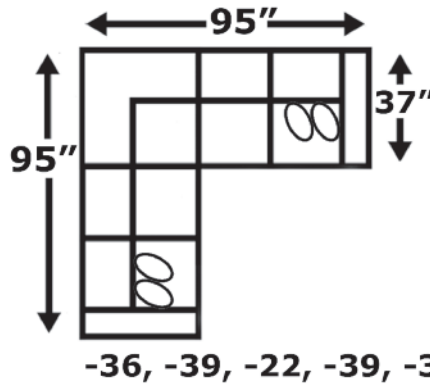

## “Brantley/Landry” 5630/5630AL Series Sectional

The beautiful versatility of the Brantley group will accommodate just about any taste. Its flared roll arm and contrasting toss pillows can go from traditional to contemporary without missing a beat. Ready for the fun part? Customize it! Choose from a myriad of fabric options and which pieces suit you best. This collection features a sofa, loveseat, chair, ottoman, modular conversation sofa, and storage ottoman. Also available in All Leather.

Versatile components let you create a stylish and functional room arrangement.

Choose an arrangement shown below or create the one that best suits your home.

England, Inc. products are hand crafted and variations from standard dimensions and appearance can occur.