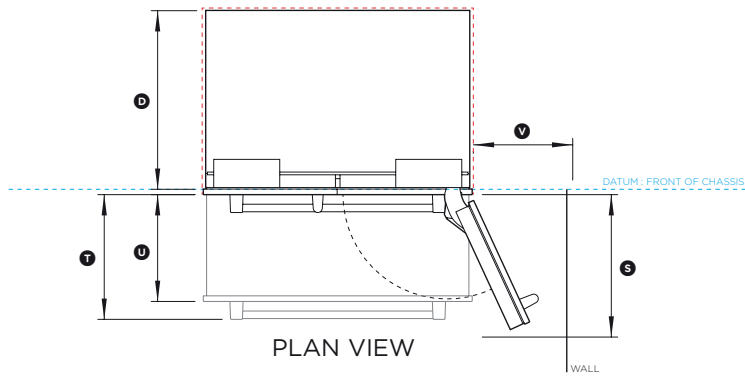

NOTE: Electrical connection can be located an adjacent cabinet to either side of the fridge or above the fridge cavity.

IMPORTANT NOTE: The product dimensions and specifications apply at the date of issue. Under our policy of continuous product improvement, these dimensions and specifications may change at any time. Dimensions may vary by $\pm 3/32"$. Please read the installation manual for detailed information on installing the product or visit dcsappliances.com.

Data Sheet

36" ActiveSmart™ Built-in Refrigerator

Model no:

RS36A80UC1 (with Stainless Door panels PART NO. RD3680CU)

Product Dimensions	in
Ⓐ Overall height of fridge	79 27/32"
Ⓑ Overall width of fridge	35 21/32"
Ⓒ Depth of fridge front panels (excl. handles)	3/4"
Ⓓ Overall depth of fridge (excl. front door panels)	23 3/4"
Ⓔ Height from bottom datum to top of toekick	4"
Ⓕ Depth of toekick measured from front of door	4 3/4"
Ⓖ Height of bottom drawer panel	30 13/32"
Ⓗ Height of top door panels	45 9/32"
Ⓙ Height from bottom datum to top of drawer panel	34 13/32"
Ⓚ Gap between top and bottom door panels	5/32"
Ⓛ Height from bottom datum to centre of bottom handle	31 17/32"
Ⓜ Width of bottom handle	28 5/8"
Ⓝ Thickness of handles (not including standoffs)	31/32"
Ⓝ Height from bottom datum to bottom of top handle	37 1/8"
Ⓞ Height from bottom datum to top of top handle	65 3/4"
Ⓟ Height of top handles	28 5/8"
Ⓠ Distance from centre of fridge to the centre of top handles	2 5/8"
Ⓡ Depth of handle (measured from front of door)	1 5/8"
Ⓢ Depth of door (widest opening) measured from front of door	18 29/32"
Ⓣ Depth of drawer (open) measured from front of drawer, including handle	16 17/32"
Ⓤ Depth of drawer (open) measured from front of drawer, excluding handle	14 3/16"
Ⓡ Minimum door clearance to adjacent wall (115° - full internal access)	13 3/16"