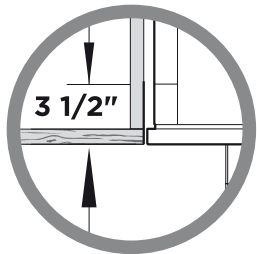

ISO VIEW OF CAVITY