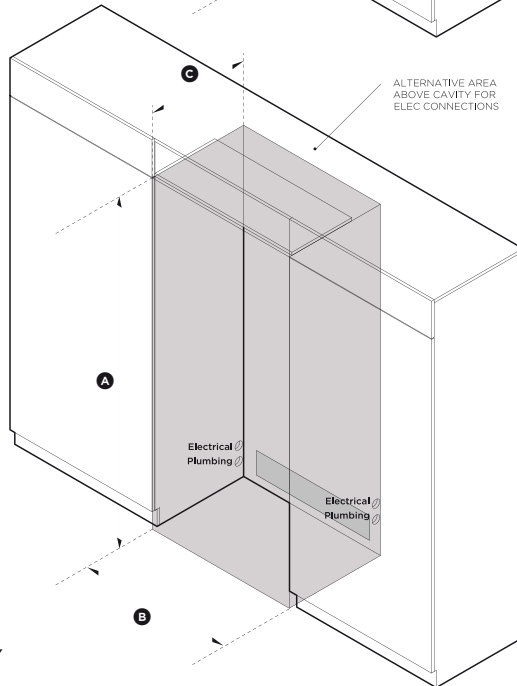

ISO VIEW OF CAVITY