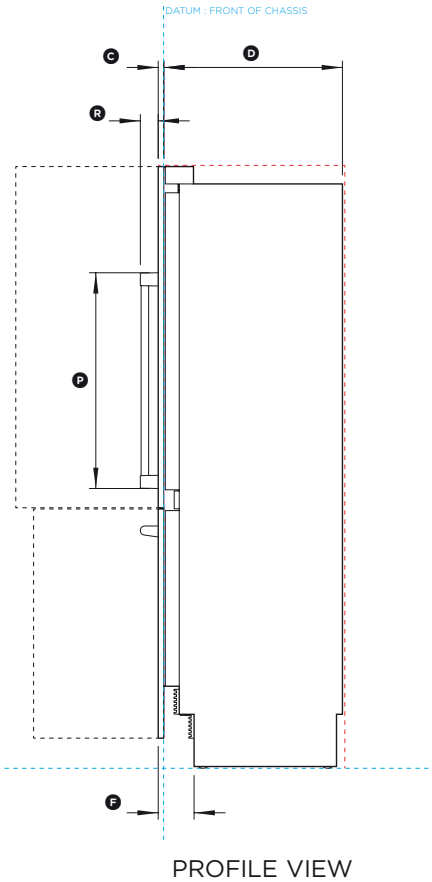

Data Sheet

36" ActiveSmart™ Built-in Refrigerator

Model no:

RS36A80UC1 (with Stainless Door panels PART NO. RD3680CU)

Product Dimensions	in
Ⓐ Overall height of fridge	79 27/32"
Ⓑ Overall width of fridge	35 21/32"
Ⓒ Depth of fridge front panels (excl. handles)	3/4"
Ⓓ Overall depth of fridge (excl. front door panels)	23 3/4"
Ⓔ Height from bottom datum to top of toekick	4"
Ⓕ Depth of toekick measured from front of door	4 3/4"
Ⓖ Height of bottom drawer panel	30 13/32"
Ⓗ Height of top door panels	45 9/32"
Ⓙ Height from bottom datum to top of drawer panel	34 13/32"
Ⓚ Gap between top and bottom door panels	5/32"
Ⓛ Height from bottom datum to centre of bottom handle	31 17/32"
Ⓜ Width of bottom handle	28 5/8"
Ⓝ Thickness of handles (not including standoffs)	31/32"
Ⓝ Height from bottom datum to bottom of top handle	37 1/8"
Ⓞ Height from bottom datum to top of top handle	65 3/4"
Ⓟ Height of top handles	28 5/8"
Ⓠ Distance from centre of fridge to the centre of top handles	2 5/8"
Ⓡ Depth of handle (measured from front of door)	1 5/8"
Ⓢ Depth of door (widest opening) measured from front of door	18 29/32"
Ⓣ Depth of drawer (open) measured from front of drawer, including handle	16 17/32"
Ⓤ Depth of drawer (open) measured from front of drawer, excluding handle	14 3/16"
Ⓡ Minimum door clearance to adjacent wall (115° - full internal access)	13 3/16"

Clearances Dimensions	in
Minimum cabinetry gap clearance from edge of product	5/32"
Overall height of cavity	80"
Overall width of cavity	36"
Overall depth of cavity	24 3/4"

INDICATES PRODUCT DATUM

INDICATES MINIMUM CABINETRY CLEARANCES

IMPORTANT NOTE: The product dimensions and specifications apply at the date of issue. Under our policy of continuous product improvement, these dimensions and specifications may change at any time. Dimensions may vary by $\pm 3/32"$. Please read the installation manual for detailed information on installing the product or visit dcsappliances.com.