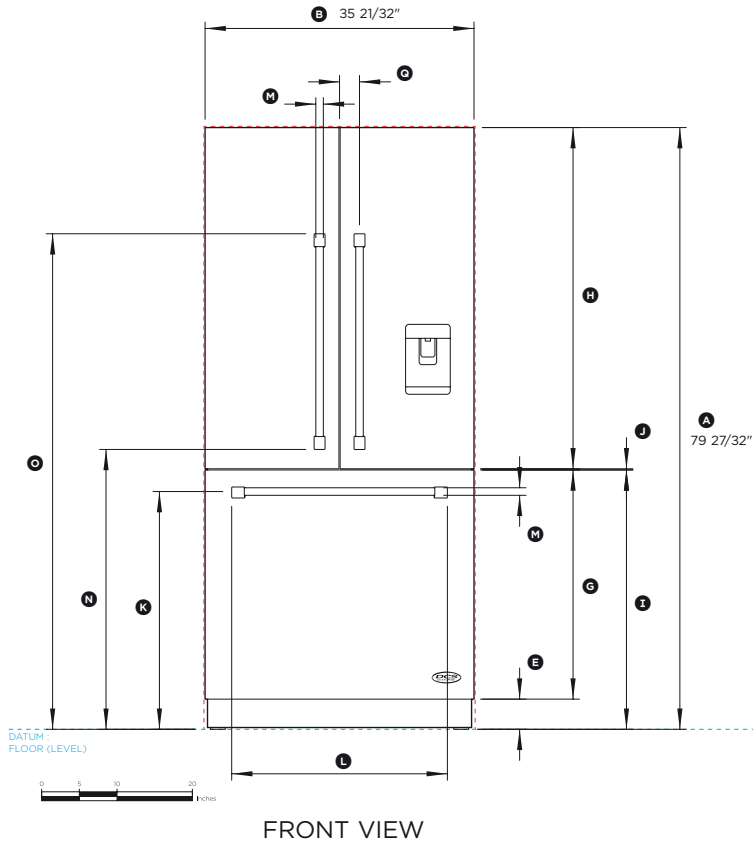

NOTE: Electrical connection can be located an adjacent cabinet to either side of the fridge or above the fridge cavity.

IMPORTANT NOTE: The product dimensions and specifications apply at the date of issue. Under our policy of continuous product improvement, these dimensions and specifications may change at any time. Dimensions may vary by $\pm 3/32"$. Please read the installation manual for detailed information on installing the product or visit dcsappliances.com.

Data Sheet

36" ActiveSmart™ Built-in Refrigerator

Model no:

RS36A80UC1 (with Stainless Door panels PART NO. RD3680CU)

Product Dimensions	in
Ⓐ Overall height of fridge	79 27/32"
Ⓑ Overall width of fridge	35 21/32"
Ⓒ Depth of fridge front panels (excl. handles)	3/4"
Ⓓ Overall depth of fridge (excl. front door panels)	23 3/4"
Ⓔ Height from bottom datum to top of toekick	4"
Ⓕ Depth of toekick measured from front of door	4 3/4"
Ⓖ Height of bottom drawer panel	30 13/32"
Ⓗ Height of top door panels	45 9/32"
Ⓙ Height from bottom datum to top of drawer panel	34 13/32"
Ⓚ Gap between top and bottom door panels	5/32"
Ⓛ Height from bottom datum to centre of bottom handle	31 17/32"
Ⓜ Width of bottom handle	28 5/8"
Ⓝ Thickness of handles (not including standoffs)	31/32"
Ⓝ Height from bottom datum to bottom of top handle	37 1/8"
Ⓞ Height from bottom datum to top of top handle	65 3/4"
Ⓟ Height of top handles	28 5/8"
Ⓠ Distance from centre of fridge to the centre of top handles	2 5/8"
Ⓡ Depth of handle (measured from front of door)	1 5/8"
Ⓢ Depth of door (widest opening) measured from front of door	18 29/32"
Ⓣ Depth of drawer (open) measured from front of drawer, including handle	16 17/32"
Ⓤ Depth of drawer (open) measured from front of drawer, excluding handle	14 3/16"
Ⓡ Minimum door clearance to adjacent wall (115° - full internal access)	13 3/16"