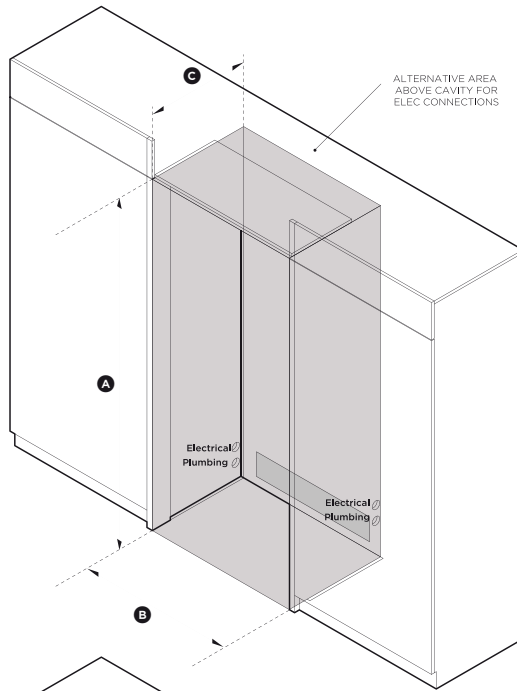

Cavity Preparation

Framed: Finished return, sides and top

Frameless: Finished return, sides and top