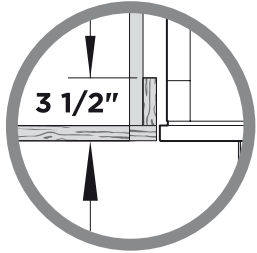

Cavity Preparation

Framed: Finished return, sides and top

Frameless: Finished return, sides and top