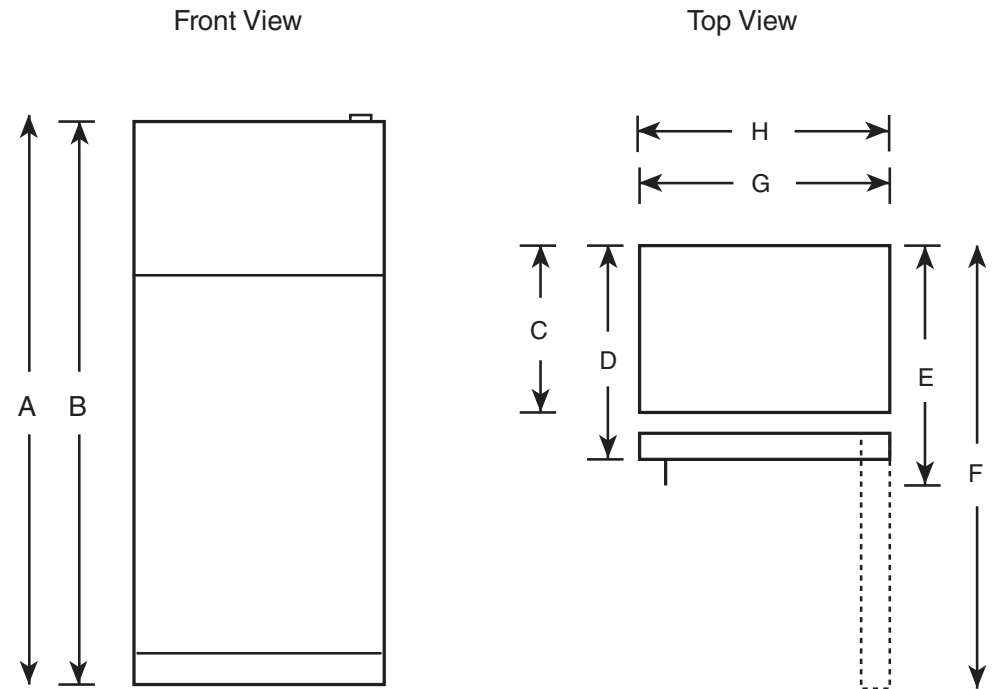

GIE18HSH

GE® ENERGY STAR® 17.6 Cu. Ft. Top-Freezer Refrigerator

Dimensions and Installation Information (in inches)

Overall Dimensions	Height to top of hinge (in.) A	67-3/8
	Height to top of case (in.) B	66-7/8
	Case depth without door (in.) C	26-5/8
	Case depth less door handle (in.) D	30-1/2
	Case depth with door handle (in.) E	32-1/2
	Depth with fresh food door open 90° (in.) F	56-3/4
	Width (in.) G	28
	Width with door open 90° inc. door handle (in.) H	30-5/8
Air Clearances	Each side (in.)	3/4
	Top (in.)	1
	Back (in.)	2