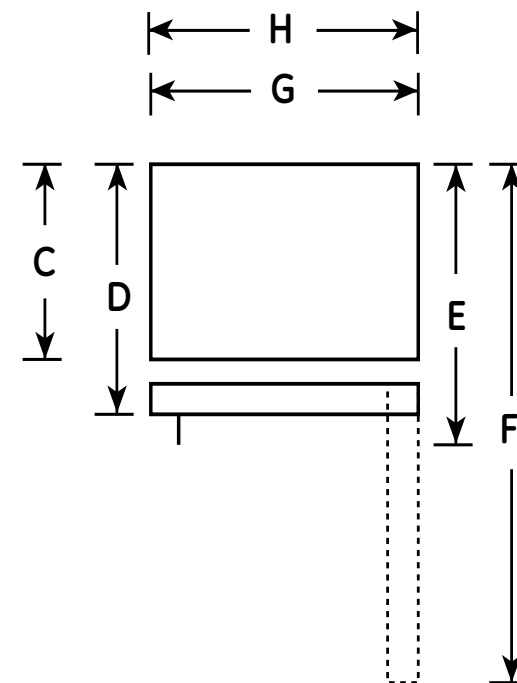

Top View

imagination at work

For answers to your Monogram® or GE® appliance questions, visit our website at geappliances.com or call GE Answer Center® service, 800.626.2000.

Listed by
Underwriters
Laboratories

Specification Revised 10/13

310510