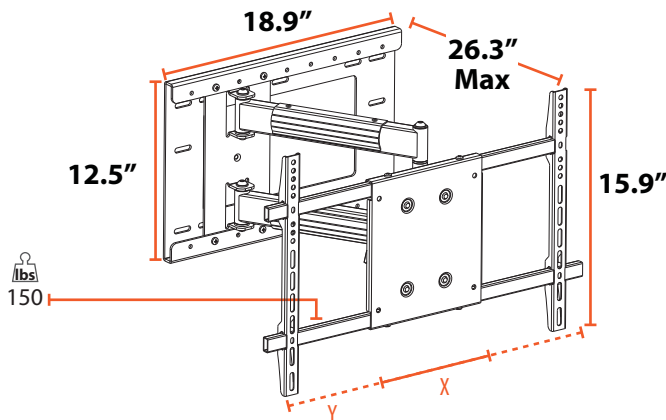

SAG64

Triple Articulation, Fully Adjustable

SAG64

- VESA From 200x200 to 600x400
- Maximum Load 150 lbs
- Multiple Plate Centering Position
- Three Pivot Points With up to 180° Swivel
- Folds 3½" Flush to Wall
- +15°/5° Easy Tilt
- Cable Management

- X = 11" Minimum plate size
- Y = 24" Maximum plate size

SAG64

distributed in Canada by daveco (514) 738-2112 info@davecohifi.com
distributed in the USA by OMAGE USA 1-877-212-3223 info@omageusa.com
DNPR 175