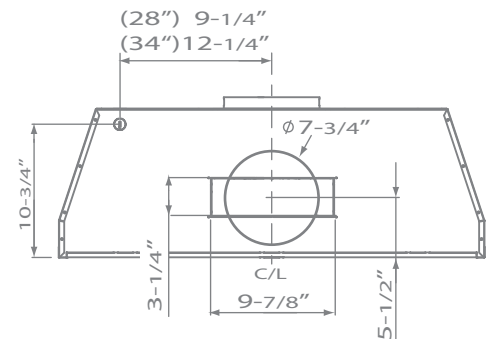

MODEL	SIZE	INTERNAL BLOWER		IN-LINE/EXTERNAL	
		Min.-Max. CFM	Min.-Max. Sones	Min.-Max. CFM	Min.-Max. Sones
AK9228AS (30")	28-3/8"	200 - 600	1.2 - 6	NA	NA
AK9234AS (36")	34-3/8"	200 - 600	1.2 - 6	NA	NA
AK9228AS290 (30")	28-3/8"	180 - 290	1.1 - 2.5	NA	NA
AK9234AS290 (36")	34-3/8"	180 - 290	1.1 - 2.5	NA	NA

RF REMOTE CONTROL

26" - 36"
MOUNTING HEIGHT

MONSOON I | ONE-PIECE LINER

SIZE (W X D)	
AK9228AS (30")	28-3/8" x 19-1/4"
AK9234AS (36")	34-3/8" x 19-1/4"
PERFORMANCE	
INTERNAL, MIN.-MAX. BLOWER CFM	
AK9228AS / AK9234AS	200 - 450
AK9228AS290 / AK9234AS290	180 - 290
INTERNAL, MIN.-MAX. SONES	
AK9228AS / AK9234AS	1.4 - 5
AK9228AS290 / AK9234AS290	1.1 - 2.5
COLOR	
STAINLESS STEEL	SS
FEATURES	
CONTROLS	ELECTRONIC TOUCH
SPEED LEVELS	6
AUTO DELAY-OFF	YES
CLEAN AIR MODE	YES
LIGHTING	HALOGEN, 35W x2
DUAL LEVEL LIGHTING	YES
FILTERS	SS PRO-BAFFLE
REMOVABLE GREASE TRAY	YES
RF REMOTE CONTROL	YES
RECIRCULATING OPTION	NO
DUCT SPECIFICATIONS	
INTERNAL BLOWER - VERTICAL	8" ROUND
INTERNAL BLOWER - HORIZONTAL	3-1/4" x 10" RECTANGULAR, 8" ROUND
AC INPUT	
	120V
AC POWER	
AK9228AS / AK9234AS	MAX. 480W AT 3.9A
AK9228AS290 / AK9234AS290	MAX. 152W AT 1.3A
MOUNTING HEIGHT*	
	26" - 36"
WARRANTY	
	3 YEARS PARTS, 1 YEAR LABOR

FRONT

TOP

BACK

*MOUNTING HEIGHT REFERS TO DISTANCE BETWEEN TOP OF A 36" TALL COOKING SURFACE AND BOTTOM OF CUSTOM HOOD.

RF REMOTE CONTROL

← **ADA**
COMPLIANT

← **UL** US LISTED