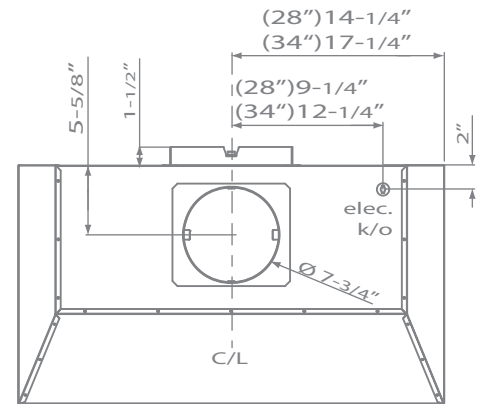

MODEL	SIZE	INTERNAL BLOWER		IN-LINE/EXTERNAL	
		Min.-Max. CFM	Min.-Max. Sones	Min.-Max. CFM	Min.-Max. Sones
AK9228AS (30")	28-3/8"	200 - 600	1.2 - 6	NA	NA
AK9234AS (36")	34-3/8"	200 - 600	1.2 - 6	NA	NA
AK9228AS290 (30")	28-3/8"	180 - 290	1.1 - 2.5	NA	NA
AK9234AS290 (36")	34-3/8"	180 - 290	1.1 - 2.5	NA	NA

RF REMOTE CONTROL

26" - 36"
MOUNTING HEIGHT

MONSOON I | ONE-PIECE LINER

SIZE (W X D)	
AK9228AS (30")	28-3/8" x 19-1/4"
AK9234AS (36")	34-3/8" x 19-1/4"
PERFORMANCE	
INTERNAL, MIN.-MAX. BLOWER CFM	
AK9228AS / AK9234AS	200 - 450
AK9228AS290 / AK9234AS290	180 - 290
INTERNAL, MIN.-MAX. SONES	
AK9228AS / AK9234AS	1.4 - 5
AK9228AS290 / AK9234AS290	1.1 - 2.5
COLOR	
STAINLESS STEEL	SS
FEATURES	
CONTROLS	ELECTRONIC TOUCH
SPEED LEVELS	6
AUTO DELAY-OFF	YES
CLEAN AIR MODE	YES
LIGHTING	HALOGEN, 35W x2
DUAL LEVEL LIGHTING	YES
FILTERS	SS PRO-BAFFLE
REMOVABLE GREASE TRAY	YES
RF REMOTE CONTROL	YES
RECIRCULATING OPTION	NO
DUCT SPECIFICATIONS	
INTERNAL BLOWER - VERTICAL	8" ROUND
INTERNAL BLOWER - HORIZONTAL	3-1/4" x 10" RECTANGULAR, 8" ROUND
AC INPUT	
	120V
AC POWER	
AK9228AS / AK9234AS	MAX. 480W AT 3.9A
AK9228AS290 / AK9234AS290	MAX. 152W AT 1.3A
MOUNTING HEIGHT*	
	26" - 36"
WARRANTY	
	3 YEARS PARTS, 1 YEAR LABOR

FRONT

TOP

BACK

*MOUNTING HEIGHT REFERS TO DISTANCE BETWEEN TOP OF A 36" TALL COOKING SURFACE AND BOTTOM OF CUSTOM HOOD.

RF REMOTE CONTROL

← **ADA**
COMPLIANT

← **UL** US LISTED