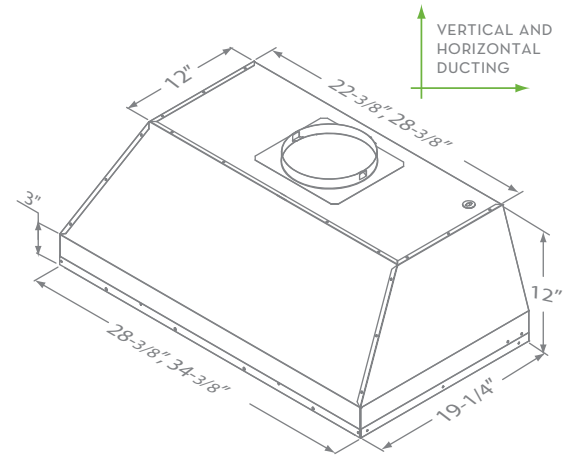

MODEL	SIZE	INTERNAL BLOWER		IN-LINE/EXTERNAL	
		Min.-Max. CFM	Min.-Max. Sones	Min.-Max. CFM	Min.-Max. Sones
AK9228AS (30")	28-3/8"	200 - 600	1.2 - 6	NA	NA
AK9234AS (36")	34-3/8"	200 - 600	1.2 - 6	NA	NA
AK9228AS290 (30")	28-3/8"	180 - 290	1.1 - 2.5	NA	NA
AK9234AS290 (36")	34-3/8"	180 - 290	1.1 - 2.5	NA	NA

RF REMOTE CONTROL

26" - 36"
MOUNTING HEIGHT

MONSOON I | ONE-PIECE LINER

SIZE (W X D)	
AK9228AS (30")	28-3/8" x 19-1/4"
AK9234AS (36")	34-3/8" x 19-1/4"
PERFORMANCE	
INTERNAL, MIN.-MAX. BLOWER CFM	
AK9228AS / AK9234AS	200 - 450
AK9228AS290 / AK9234AS290	180 - 290
INTERNAL, MIN.-MAX. SONES	
AK9228AS / AK9234AS	1.4 - 5
AK9228AS290 / AK9234AS290	1.1 - 2.5
COLOR	
STAINLESS STEEL	SS
FEATURES	
CONTROLS	ELECTRONIC TOUCH
SPEED LEVELS	6
AUTO DELAY-OFF	YES
CLEAN AIR MODE	YES
LIGHTING	HALOGEN, 35W x2
DUAL LEVEL LIGHTING	YES
FILTERS	SS PRO-BAFFLE
REMOVABLE GREASE TRAY	YES
RF REMOTE CONTROL	YES
RECIRCULATING OPTION	NO
DUCT SPECIFICATIONS	
INTERNAL BLOWER - VERTICAL	8" ROUND
INTERNAL BLOWER - HORIZONTAL	3-1/4" x 10" RECTANGULAR, 8" ROUND
AC INPUT	
	120V
AC POWER	
AK9228AS / AK9234AS	MAX. 480W AT 3.9A
AK9228AS290 / AK9234AS290	MAX. 152W AT 1.3A
MOUNTING HEIGHT*	
	26" - 36"
WARRANTY	
	3 YEARS PARTS, 1 YEAR LABOR

FRONT

TOP

BACK

*MOUNTING HEIGHT REFERS TO DISTANCE BETWEEN TOP OF A 36" TALL COOKING SURFACE AND BOTTOM OF CUSTOM HOOD.

RF REMOTE CONTROL

← **ADA**
COMPLIANT

← **UL** US LISTED