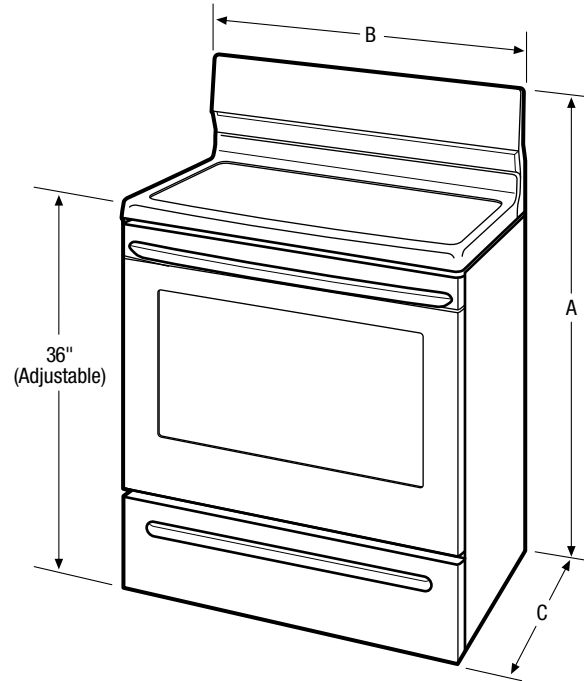

Freestanding Ranges

CFEF2405LW

30" Electric

Product Dimensions

Height	48"
Width	24"
Depth	26"

More Easy-To-Use Features

Bright Lighting

Our bright lighting makes it easy to see what's inside.

Chrome Porcelain Drip Bowls

Available in:

White
(W)

Elements	Size	Watts
Right Front	8"	2,400
Right Rear	6"	1,250
Left Front	6"	1,500
Left Rear	6"	1,500

Signature Features

Store-More™ Storage Drawer

Our convenient drawer gives you extra storage space in your kitchen.

NOTE: Always consult local and national electric codes. Refer to Product Installation Guide for detailed installation instructions on the web at frigidaire.ca.

Product Dimensions		Cutout Dimensions	
A - Height	48"	Height	36"
B - Width	24"	Width	24"
C - Depth	26"	Depth	24"
Depth with Door Open 90°	45"		