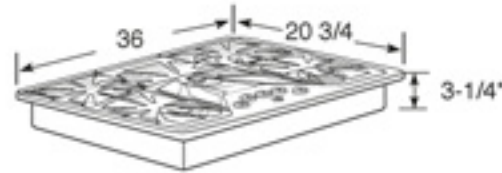

CGP650SET

GE Café™ 36" Built-In Gas Cooktop

Dimensions and Installation Information

AGA Requirement: All gas cooktop models require 7/16" free area below cooktop height to combustible material. Requires 18" minimum from countertop to adjacent overhead cabinets.

Note: If installing with a GE Profile™ Telescopic Downdraft System, consult both cooktop and downdraft installation instructions packed with product before installing. Cooktop gas/electric supply may need to be re-routed to install downdraft.

Electrical Rating: 120V, 60Hz, 5A

Installation With Single Wall Oven Information:

30" Gas Cooktops are approved for use over select GE 27" and 30" Wall Ovens and Warming Drawers. 30" and 36" Gas cooktops are approved for use over select 30" Wall Ovens and Warming Drawers. Refer to cooktop and wall oven/warming drawer installation instructions packed with product for current dimensional data.

Installation Information: Before installing, consult installation instructions, packed with product, for current dimensional data.