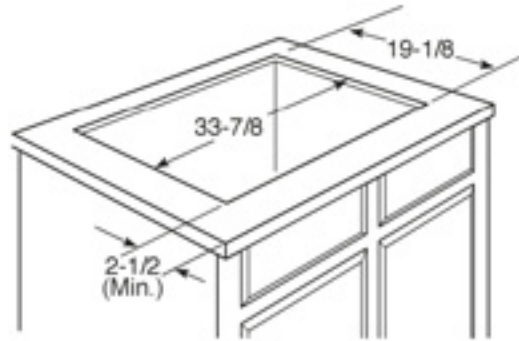

CGP650SET

GE Café™ 36" Built-In Gas Cooktop

Dimensions and Installation Information

AGA Requirement: All gas cooktop models require 7/16" free area below cooktop height to combustible material. Requires 18" minimum from countertop to adjacent overhead cabinets.

Note: If installing with a GE Profile™ Telescopic Downdraft System, consult both cooktop and downdraft installation instructions packed with product before installing. Cooktop gas/electric supply may need to be re-routed to install downdraft.

Electrical Rating: 120V, 60Hz, 5A

Installation With Single Wall Oven Information:

30" Gas Cooktops are approved for use over select GE 27" and 30" Wall Ovens and Warming Drawers. 30" and 36" Gas cooktops are approved for use over select 30" Wall Ovens and Warming Drawers. Refer to cooktop and wall oven/warming drawer installation instructions packed with product for current dimensional data.

Installation Information: Before installing, consult installation instructions, packed with product, for current dimensional data.