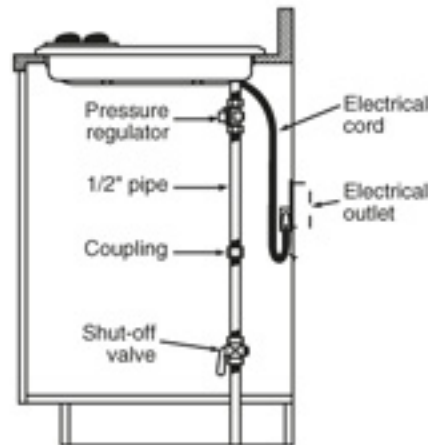

Note: If installing with a GE Profile™ Telescopic Downdraft System, consult both cooktop and downdraft installation instructions packed with product before installing. Cooktop gas/electric supply may need to be re-routed to install downdraft.

Electrical Rating: 120V, 60Hz, 5A

Installation With Single Wall Oven Information:

30" Gas Cooktops are approved for use over select GE 27" and 30" Wall Ovens and Warming Drawers. 30" and 36" Gas cooktops are approved for use over select 30" Wall Ovens and Warming Drawers. Refer to cooktop and wall oven/warming drawer installation instructions packed with product for current dimensional data.

Installation Information: Before installing, consult installation instructions, packed with product, for current dimensional data.

Gas Connection

For answers to your Monogram®, GE Profile™ or GE® appliance questions, visit our website at geappliances.com or call GE Answer Center® service, 800.626.2000.

Dimension and installation information are shown in inches.
*Allow 5-3/4" depth at rear for electrical and gas connections

CGP650SET

GE Café™ 36" Built-In Gas Cooktop

Features and Benefits

- Deep-recessed cooktop - Deep-recessed cooktop contains spills in one area that's easy to wipe clean
- Sealed cooktop burners - Burner elements are sealed to the cooktop to keep foods and liquid contained on the cooktop, making cleaning painless
- 20,000 BTU tri-ring burner - Three-in-one burner is designed for accelerated boiling and gentle simmering
- Non-stick griddle - Prepare pancakes, eggs, bacon and more on the large, non-stick surface
- Precise Simmer burner - Allows for low, even heat distribution that is ideal delicate foods and sauces
- LED backlit knobs - Sleek LED backlit knobs indicate when burners are on
- Heavy cast grates - Premium cast iron grates deliver the highest level of cooktop performance
- Model CGP650SETSS - Stainless Steel