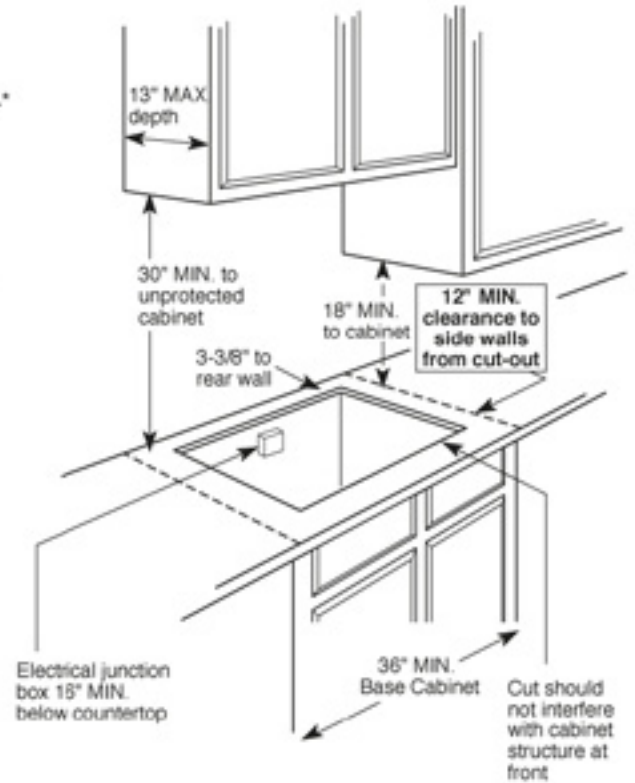

Gas Connection