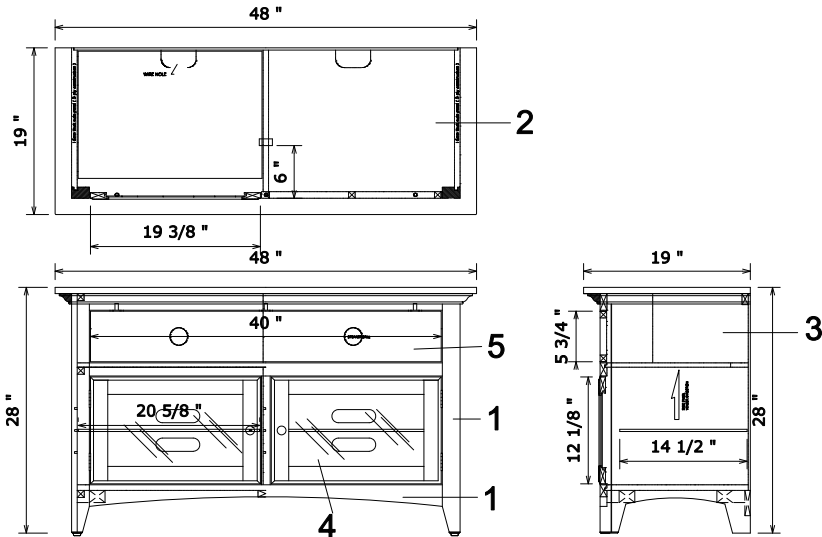

Vineyard Palladium Product Sheet

8/17/2011

SKU#	DESCRIPTION	PRODUCT DIMENSIONS			CUBES
		W	D	H	
ZR-V1448	48" Media Cart	48"	19"	28"	19.8
ZR-V1462	62" Media Console	62"	19"	28"	25.26
ZR-V1476	76" Media Console	76"	19"	28"	30.73

MATERIALS LIST	
NO.	DESCRIPTION
1	Solid Poplar
2	MDF with Birch veneer
3	PB with Birch veneer
4	Glass
5	Speaker grill

ZR-V1448 - 48" Media Console