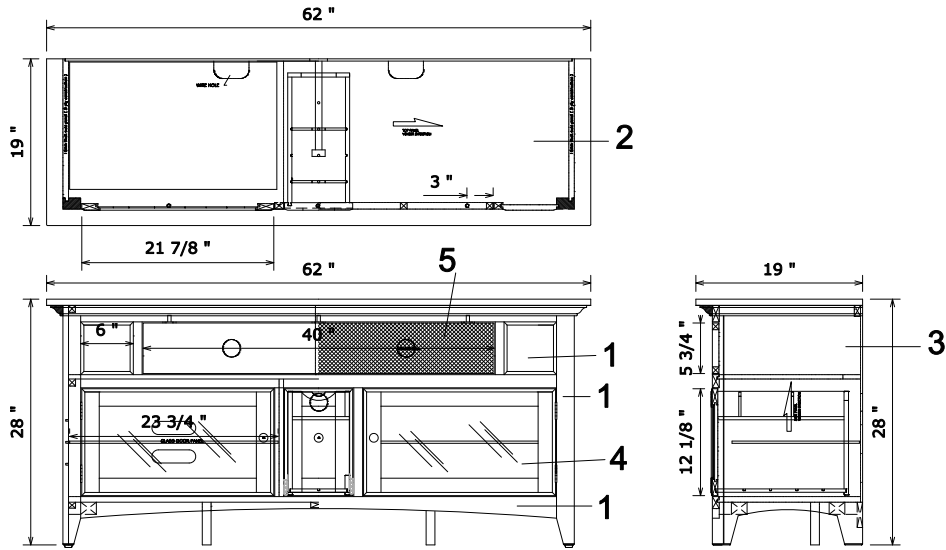

ZR-V1462 - 62" Media Console