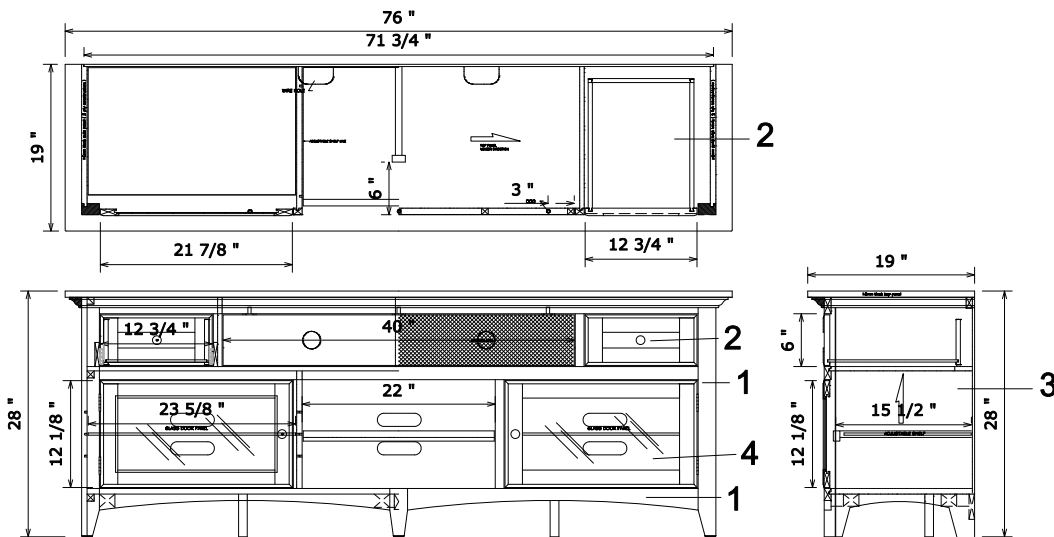

ZR-V1476 - 76" Media Console

Thank you for
choosing
Legends
Furniture!