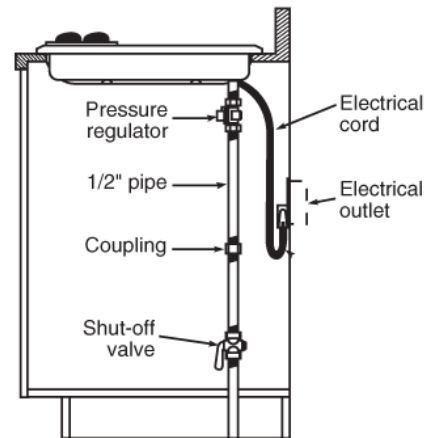

#### Installation With Single Wall Oven Information:

30" Gas Cooktops are approved for use over select GE 27" and 30" Wall Ovens and Warming Drawers. 30" and 36" Gas cooktops are approved for use over 30" Wall Ovens and Warming Drawers. Refer to cooktop and wall oven/warming drawer installation instructions packed with product for current dimensional data.

### Gas Connection