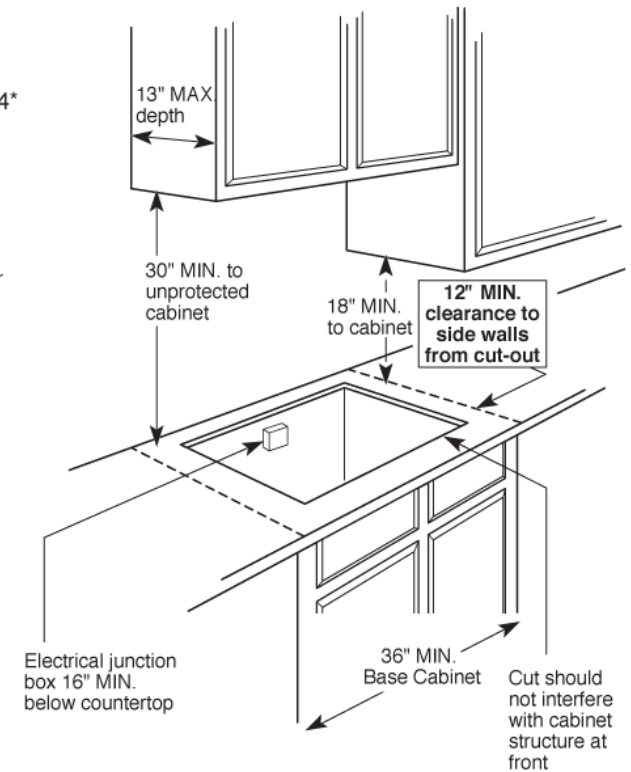

Gas Connection