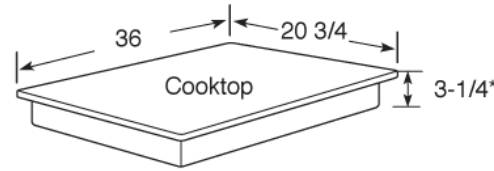

PGP986SET

GE Profile™ 36" Built-In Gas Cooktop

Dimensions and Installation Information

AGA Requirement: All gas cooktop models require 7/16" free area below cooktop height to combustible material. Requires 18" minimum from countertop to adjacent overhead cabinets.

Note: If installing with a GE Profile™ Telescopic Downdraft System, consult both cooktop and downdraft installation instructions packed with product before installing. Cooktop gas/electric supply may need to be re-routed to install downdraft.

Electrical Rating: 120V, 60Hz, 5A

Installation With Single Wall Oven Information:

30" Gas Cooktops are approved for use over select GE 27" and 30" Wall Ovens and Warming Drawers. 30" and 36" Gas cooktops are approved for use over 30" Wall Ovens and Warming Drawers. Refer to cooktop and wall oven/warming drawer installation instructions packed with product for current dimensional data.

Installation Information: Before installing, consult installation instructions, packed with product, for current dimensional data.

For answers to your Monogram,® GE Profile™ or GE® appliance questions, visit our website at geappliances.com or call GE Answer Center® service, 800.626.2000.