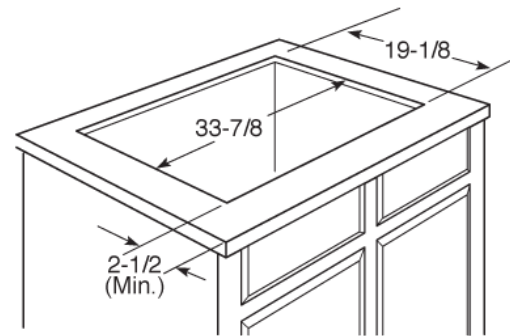

PGP986SET

GE Profile™ 36" Built-In Gas Cooktop

Dimensions and Installation Information

AGA Requirement: All gas cooktop models require 7/16" free area below cooktop height to combustible material. Requires 18" minimum from countertop to adjacent overhead cabinets.

Note: If installing with a GE Profile™ Telescopic Downdraft System, consult both cooktop and downdraft installation instructions packed with product before installing. Cooktop gas/electric supply may need to be re-routed to install downdraft.

Electrical Rating: 120V, 60Hz, 5A

Installation With Single Wall Oven Information:

30" Gas Cooktops are approved for use over select GE 27" and 30" Wall Ovens and Warming Drawers. 30" and 36" Gas cooktops are approved for use over 30" Wall Ovens and Warming Drawers. Refer to cooktop and wall oven/warming drawer installation instructions packed with product for current dimensional data.

Installation Information: Before installing, consult installation instructions, packed with product, for current dimensional data.

For answers to your Monogram,® GE Profile™ or GE® appliance questions, visit our website at geappliances.com or call GE Answer Center® service, 800.626.2000.