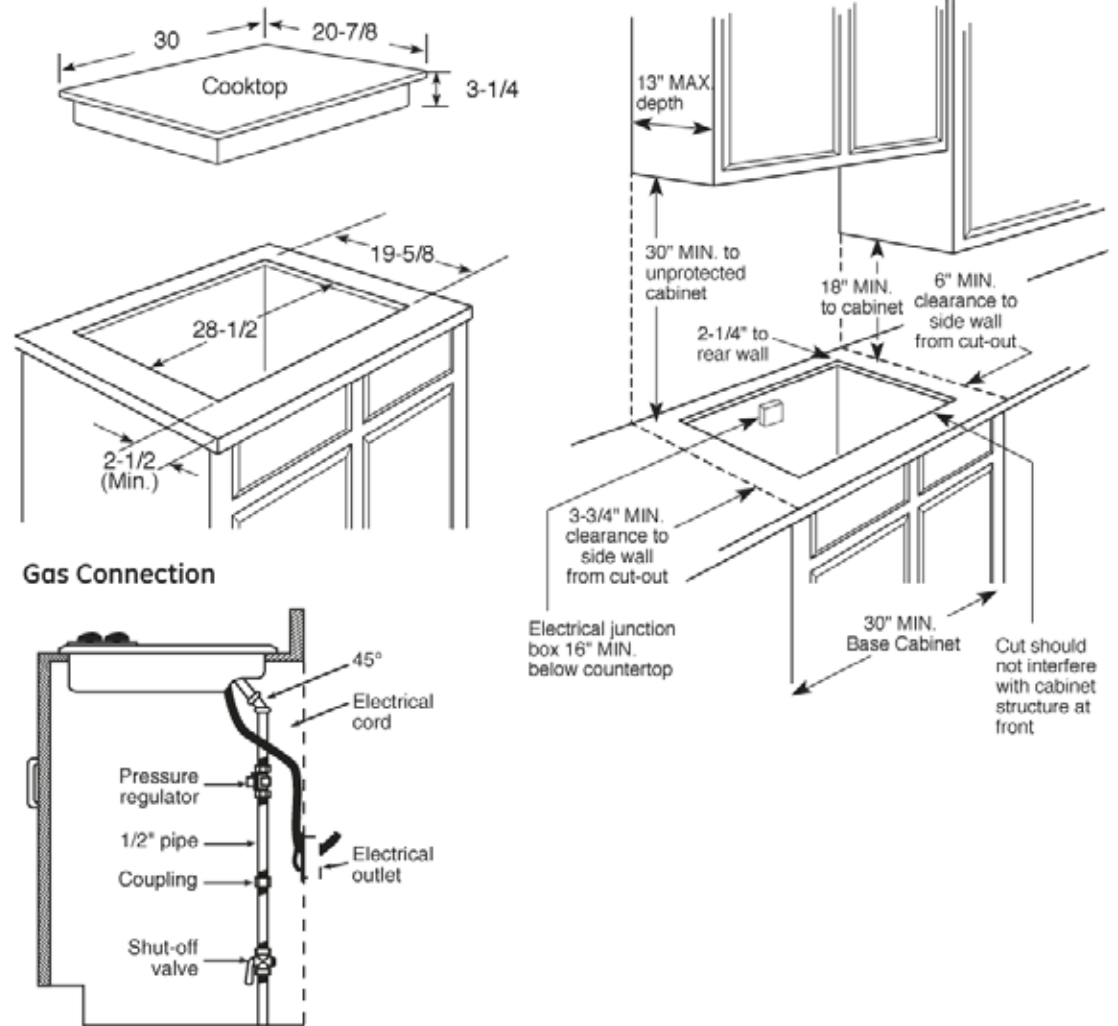

PGP953SET

GE Profile™ 30" Built-In Gas Cooktop

Dimensions and Installation Information

AGA Requirement: All gas cooktop models require 7/16" free area below cooktop height to combustible material. Requires 18" minimum from countertop to adjacent overhead cabinets.

Note: If installing with a GE Profile™ Telescopic Downdraft System, consult both cooktop and downdraft installation instructions packed with product before installing. Cooktop gas/electric supply may need to be re-routed to install downdraft.

Electrical Rating: 120V, 60Hz, 5A

Installation With Single Wall Oven Information:

30" Gas Cooktops are approved for use over select GE 27" and 30" Wall Ovens and Warming Drawers. 30" and 36" Gas cooktops are approved for use over 30" Wall Ovens and Warming Drawers. Refer to cooktop and wall oven/warming drawer installation instructions packed with product for current dimensional data.

PGP953SET

GE Profile™ 30" Built-In Gas Cooktop

Features and Benefits

- Deep-recessed cooktop - Deep-recessed cooktop contains spills in one area that's easy to wipe clean
- Sealed cooktop burners - Burner elements are sealed to the cooktop to keep foods and liquid contained on the cooktop, making cleaning painless
- PowerBoil™ 15,000 BTU burner - This powerful element turns up the heat for boiling, sautéing and stir frying
- Precise Simmer burner - Allows for low, even heat distribution that is ideal delicate foods and sauces
- Matte Black Heavy-Cast Grates - Premium cast-iron offers superior performance
- LED backlit knobs - Sleek LED backlit knobs indicate when burners are on
- Dishwasher-Safe Grates and Knobs - Feature durable construction for worry-free, effortless cleaning and maintenance
- Model PGP953SETSS - Stainless steel