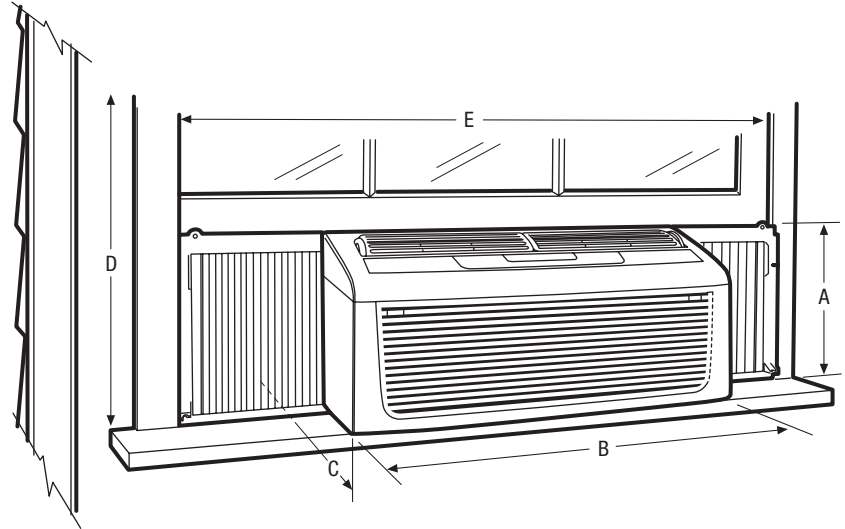

Performance	
BTU (Cool)	6,000
Dehumidification (Pints/Hour)	1.3
Cool Area (Sq. Ft.)	216
Energy Efficiency Ratio	10.7
Electrical	
Volts	115
Amps (Cool)	5.2
Watts (Cool)	560
Length of Power Cord (Min./Max.)	6' / 6.5'
Plug Type (NEMA)	LCDI (5-15P)
Features	
Electronic Controls	Ready-Select® Controls
Fan Speeds (Cool / Fan)	3 / 3
Low Voltage Start-Up	Yes
Auto Cool Function	
Energy Save	Yes
Sleep Mode	Yes
Filter Check	Yes
24-Hour On / Off Timer	Yes
Clean Air Ionizer	
Remote Control	Full Function
Air CFM (High / Med / Low)	176 / 153 / 123
Air Direction Control	8-Way
Fresh Air / Exhaust Vent / Closed	No / No / Yes
Filter Type	Antibacterial Mesh
Filter Access	Tilt-Out
Slide-Out Chassis	
Window Mounting Kit (Included)	Pleated Quick Mount
Warranty¹	Yes
Certifications	
ENERGY STAR®	Yes
Performance	AHAM
Specifications	
Refrigerant	R410a
Shipping Weight (Approx.)	57 Lbs.

¹Warranty 5 year sealed system / 1 year full parts and labor.

NOTE: For planning purposes only. Always consult local and national electric codes. Refer to Product Installation Guide for detailed installation instructions on the web at frigidaire.com.

Product Dimensions	
A - Height	12-1/4"
B - Width	23-5/8"
C - Depth	18"

Window Dimensions	
D - Height (Min.)	12-1/2"
E - Width (Min./Max.)	26-1/2" / 41-1/2"

Accessories information available on the web at frigidaire.com

FRIGIDAIRE

USA • 10200 David Taylor Drive • Charlotte, NC 28262 • 1-800-FRIGIDAIRE • frigidaire.com
CANADA • 5855 Terry Fox Way • Mississauga, ON L5V 3E4 • 1-800-265-8352 • frigidaire.ca
FRA064VU1 04/11