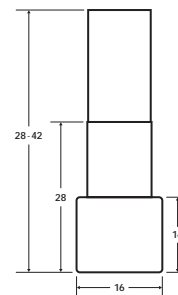

Dimensions shown are in inches.
Depth: 16 in.

Specifications

- **16"** wide
- **700 CFM** internal blower*
- **1.2 sones** at low speed
- **8"** round duct (vertical discharge)
- Suitable for **8' to 9'** high ceilings

ISPIRA STANDARD

16 in.

Unit with glass panels	
☐ White (2)	IK70016WH
☐ Brushed gray (2)	IK70016SS
☐ Black (2)	IK70016BL

ISPIRA CUSTOM

Feel like adding your own personal touch?
Order the basic unit and the optional glass panel of your choice.

16 in.		
Basic unit	IK70016WG	
Optional glass panels	Front (control)	Rear
☐ White	SV09958WH	SV09959WH
☐ Brushed gray	SV09958SS	SV09959SS
☐ Black	SV09958BL	SV09959BL
☐ Orange	SV09958OR	SV09959OR
☐ Lime	SV09958LM	SV09959LM
☐ Purple	SV09958PU	SV09959PU
☐ Red	SV09958RD	SV09959RD
☐ Emerald	SV09958EM	SV09959EM

Options

Access code to limit CFM to 300	19329
Flue extension for 10' high ceilings	19325
Remote control	21233