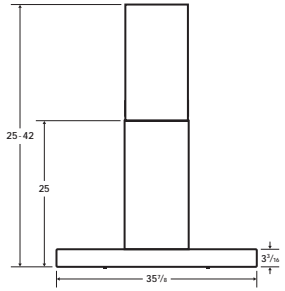

IC700

Chimney range hood

Dimensions shown are in inches.
Depth: 20 3/4 in.

Specifications

- **30"** and **36"** wide
- **700 CFM** internal blower and **600 CFM** for the ENERGY STAR® qualified model*
- **1.4 sones** at low speed and **2.0 sones** for the ENERGY STAR® qualified model
- **3 1/4" x 10"** vertical or horizontal discharge
- Suitable for **8' to 9'** high ceilings

ISPIRA STANDARD

	30 in.	36 in.
Unit with white glass panel		
White	IC70030WH	IC70036WH
ENERGY STAR® qualified unit	IC700ES30WH	IC700ES36WH
Brushed gray	IC70030SS	IC70036SS
ENERGY STAR® qualified unit	IC700ES30SS	IC700ES36SS
Black	IC70030BL	IC70036BL
ENERGY STAR® qualified unit	IC700ES30BL	IC700ES36BL

ISPIRA CUSTOM

Feel like adding your own personal touch?
Order the basic unit and the optional glass panel of your choice.

	30 in.	36 in.
Basic unit	IC70030WG	IC70036WG
ENERGY STAR® qualified unit	IC700ES30WG	IC700ES36WG
Optional glass panels		
White	SV09955WH	SV09956WH
Brushed gray	SV09955SS	SV09956SS
Black	SV09955BL	SV09956BL
Orange	SV09955OR	SV09956OR
Lime	SV09955LM	SV09956LM
Purple	SV09955PU	SV09956PU
Red	SV09955RD	SV09956RD
Emerald	SV09955EM	SV09956EM

Options

Access code to limit CFM to 300	19329
Flue extension for 10' high ceilings	19323