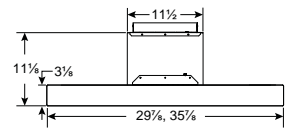

IB700

Built-in range hood

Dimensions shown are in inches.
Depth: 20 3/4 in.

Specifications

- **30"** and **36"** wide
- **700 CFM** internal blower*
- **1.4 sones** at low speed
- **3 1/4" x 10"** vertical or horizontal discharge

ISPIRA CUSTOM

Feel like adding your own personal touch?
Order the basic unit and the optional glass panel of your choice.

	30 in.	36 in.
Basic unit	IB70030WG	IB70036WG
Optional glass panels		
White	SV09955WH	SV09956WH
Brushed gray	SV09955SS	SV09956SS
Black	SV09955BL	SV09956BL
Orange	SV09955OR	SV09956OR
Lime	SV09955LM	SV09956LM
Purple	SV09955PU	SV09956PU
Red	SV09955RD	SV09956RD
Emerald	SV09955EM	SV09956EM

Options

Access code to limit CFM to 300	19329