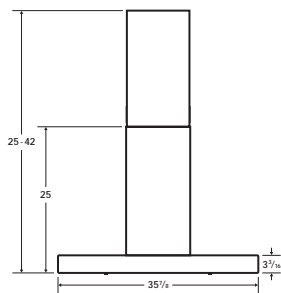

IS700

Island range hood

Dimensions shown are in inches.
Depth: 22 in.

Specifications

- **36"** wide
- **700 CFM** internal blower*
- **1.2 sones** at low speed
- **8"** round duct (vertical discharge)
- Suitable for **8' to 9'** high ceilings

ISPIRA STANDARD

36 in.

Unit with glass panels	
☐ White (2)	IS70036WH
☐ Brushed gray (2)	IS70036SS
☐ Black (2)	IS70036BL

ISPIRA CUSTOM

Feel like adding your own personal touch?
Order the basic unit and the optional glass panel of your choice.

36 in.		
Basic unit	IS70036WG	
Optional glass panels	Front (control)	Rear
☐ White	SV09956WH	SV09957WH
☐ Brushed gray	SV09956SS	SV09957SS
☐ Black	SV09956BL	SV09957BL
☐ Orange	SV09956OR	SV09957OR
☐ Lime	SV09956LM	SV09957LM
☐ Purple	SV09956PU	SV09957PU
☐ Red	SV09956RD	SV09957RD
☐ Emerald	SV09956EM	SV09957EM

Options

Access code to limit CFM to 300	19329
Flue extension for 10' high ceilings	19324
Remote control	21233