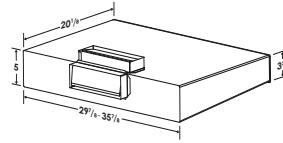

IU600ES

Under-cabinet range hood

Dimensions shown are in inches.

Specifications

- **30"** and **36"** wide
- **600 CFM** internal blower*
- ENERGY STAR® qualified
- **1.0 sone** at low speed
- **3 1/4" x 10"** vertical or horizontal discharge

ISPIRA STANDARD

	30 in.	36 in.
Unit with glass panel		
White	IU600ES30WH	IU600ES36WH
Brushed gray	IU600ES30SS	IU600ES36SS
Black	IU600ES30BL	IU600ES36BL

ISPIRA CUSTOM

Feel like adding your own personal touch?
Order the basic unit and the optional glass panel of your choice.

	30 in.	36 in.
Basic unit	IU600ES30WG	IU600ES36WG
Optional glass panels		
White	SV09953WH	SV09954WH
Brushed gray	SV09953SS	SV09954SS
Black	SV09953BL	SV09954BL
Orange	SV09953OR	SV09954OR
Lime	SV09953LM	SV09954LM
Purple	SV09953PU	SV09954PU
Red	SV09953RD	SV09954RD
Emerald	SV09953EM	SV09954EM

Options

Access code to limit CFM to 300	19329

* Range hood airflow, tested by an independent laboratory designated by the Home Ventilating Institute (HVI), at 0.1 in. w.g. static pressure is 500 CFM.