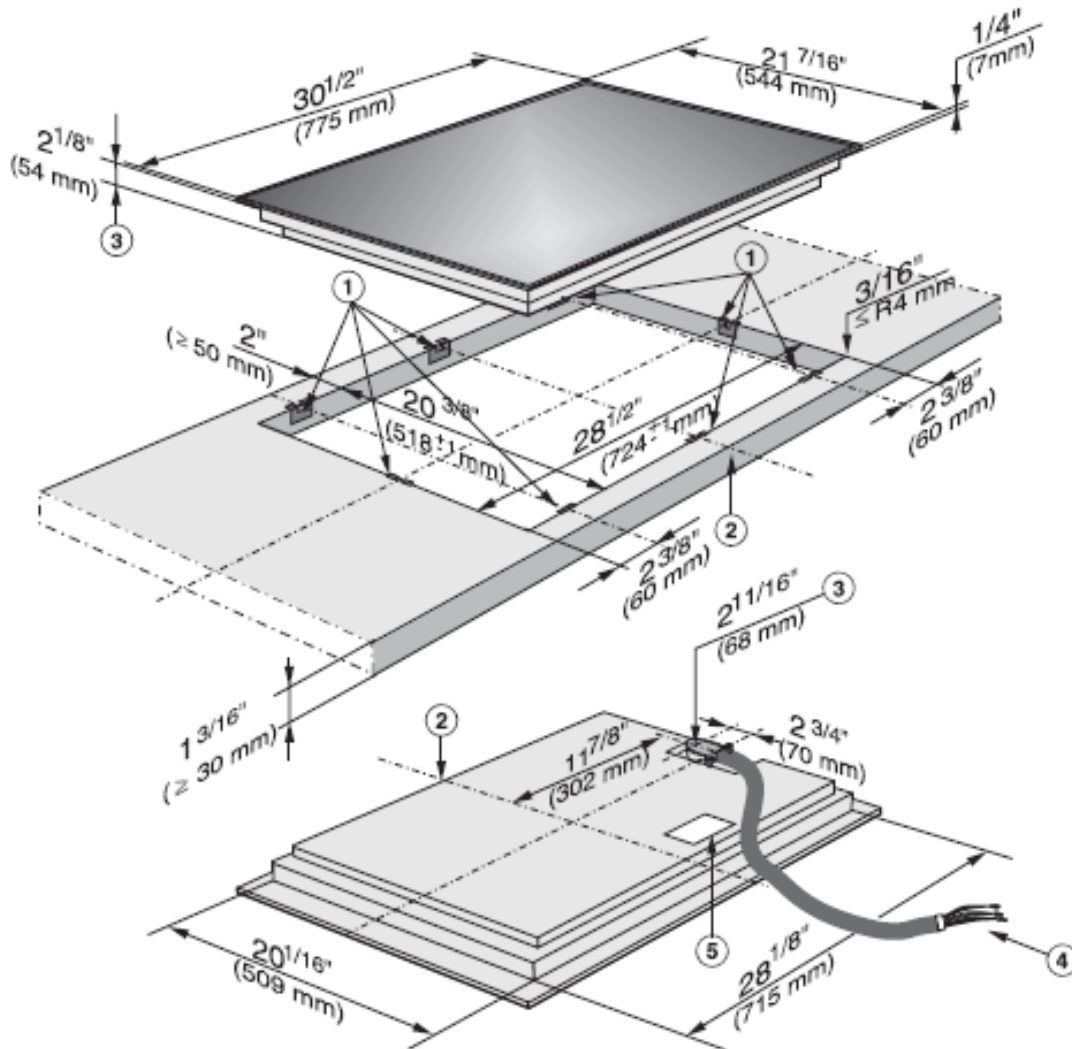

Product Dimensions

Touch Control Electric Cooktop

KM5840

- ① Spring clips
- ② Front
- ③ Installation height
- ④ Connecting cable, Length = 56 11/16" (1440 mm)
- ⑤ Rating label

Location Codes
E - 208 / 240 Volt - 40 Amp 3-wire power supply connects rear center bottom.
Notes
<ul style="list-style-type: none"> • Please specify 208 Volt or 240 Volt unit when ordering. • All installations must be done in accordance with local codes.

Note: Drawing is not to scale

Specification Sheets OJS 04112011