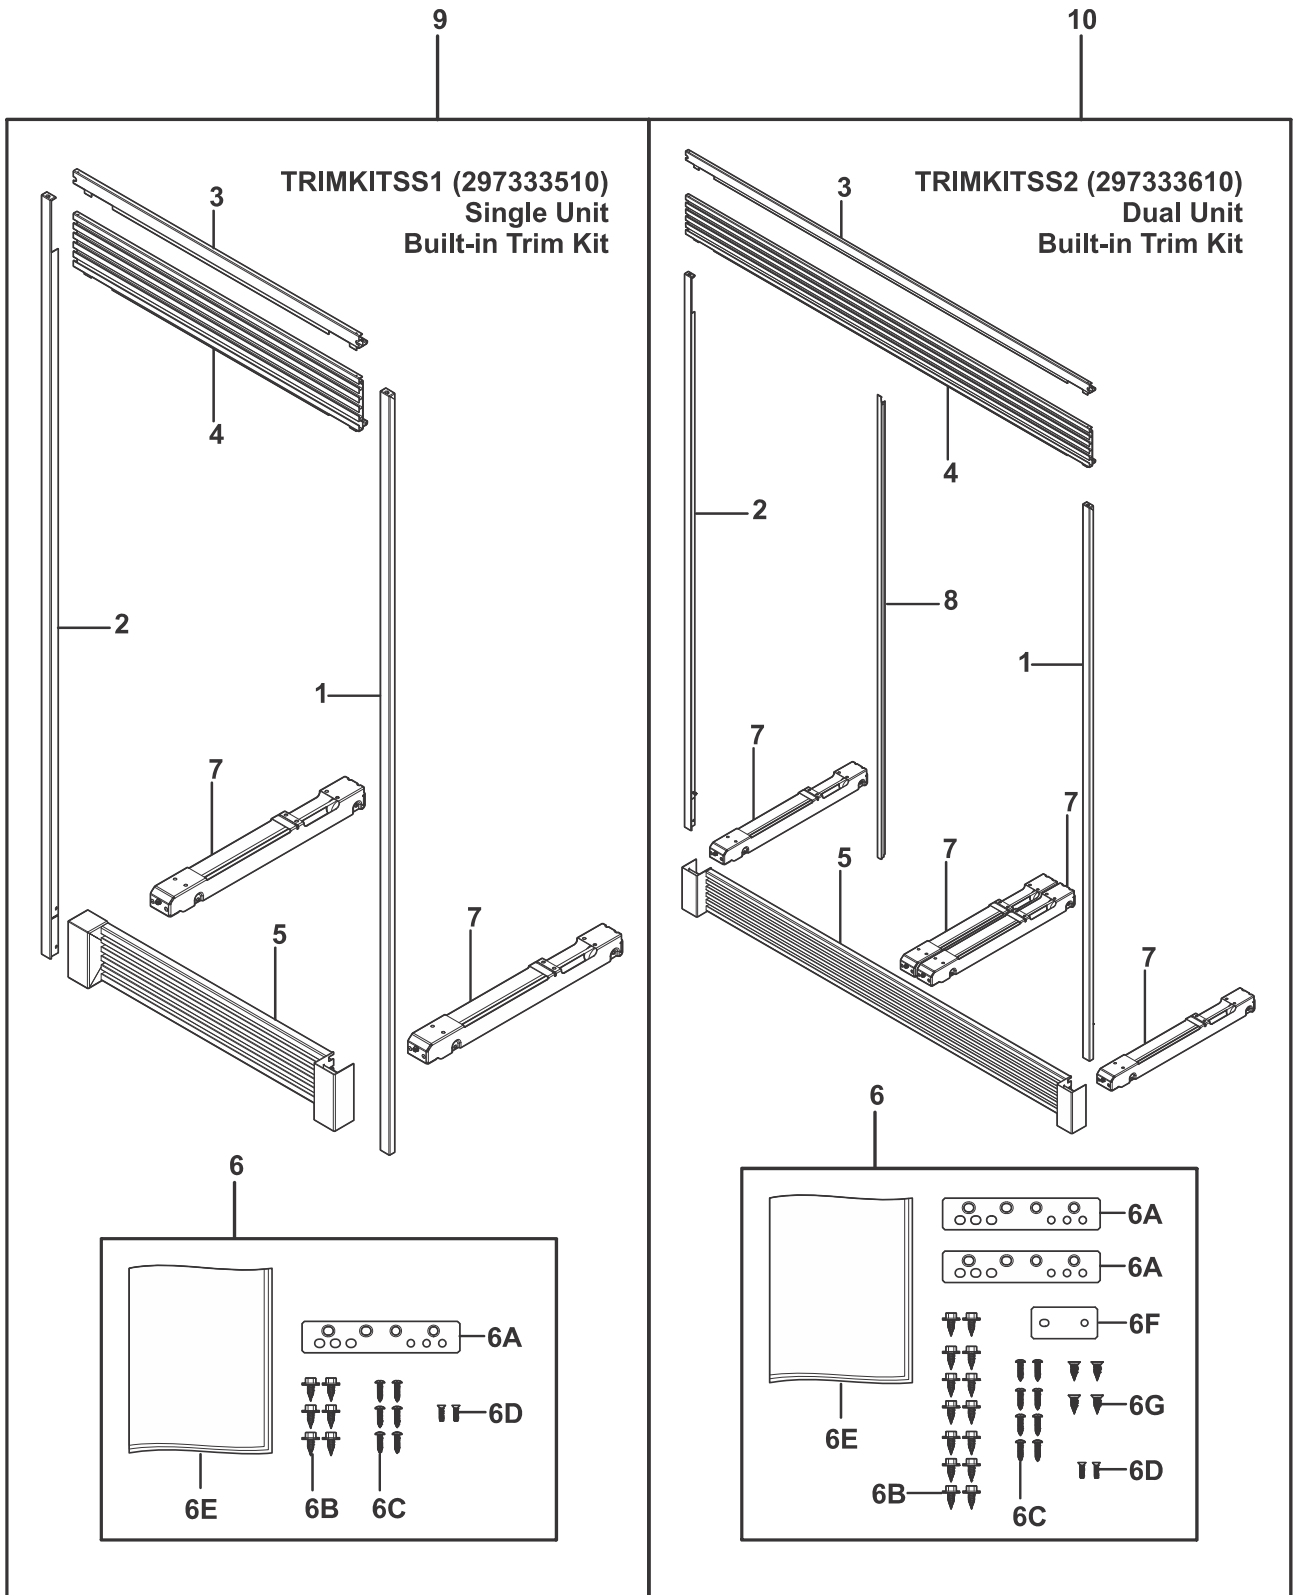

REPLACEMENT PARTS

DTRIMKITSS1-2

REPLACEMENT PARTS

		<i>Model Index:</i>	
		A TRIMKIT (TRIMKITSS1)	
		B TRIMKIT (TRIMKITSS2)	
POS. NO	PART NO.		DESCRIPTION
1	297332910	A -	Trim, side, RH, single
1	297349010	- B	Trim, side, RH, dual
2	297332911	A -	Trim, side, LH, single
2	297349011	- B	Trim, side, LH, dual
3	297332711	A -	Trim, top, short, single
3	297332710	- B	Trim, top, short, dual
4	297332811	A -	Trim, top, tall, single
4	297332810	- B	Trim, top, tall, dual
5	297333311	A -	Kick Plate, single
5	297333310	- B	Kick Plate, dual
6	297343201	A -	Hardware Pack, complete, single, w/instructions
6	297343200	- B	Hardware Pack, complete, dual, w/instructions
6A	297333900	A B	• Tie Bar, hinge
6B	297236250	A B	• Screw, hex head, 1/4-20x5/8, hinge
6C	5304411997	A B	• Screw, 8-18 x 0.750
6D	297142600	A B	• Screw, blunt, 8-32 x 5/8
6E	297299700	A B	• Installation Instructions
6F	297333901	- B	• Tie Bar, back
6G	297337000	- B	• Screw, flat head, 1/4-20 x .63
7	297276900	A B	Leveler Assembly, support system, w/rollers
8	297336900	- B	Trim, center, dual
9	297333510	A -	Trim kit, Built In, single, complete, TRIMKITSS1
10	297333610	- B	Trim kit, Built In, dual, complete, TRIMKITSS2