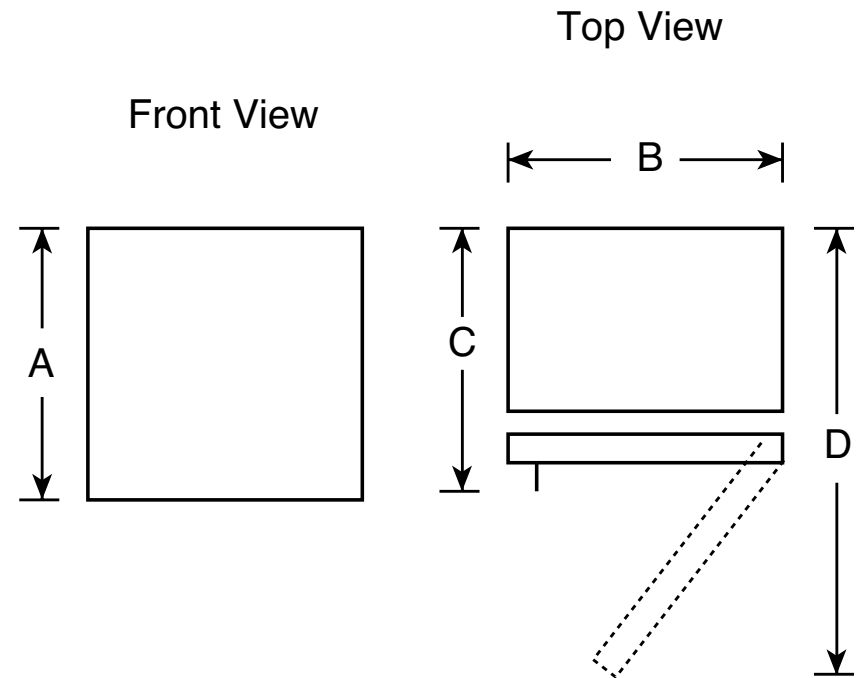

PCR06BAT

GE Profile™ Series Beverage Center

Dimensions and Installation Information (in inches)

Overall Dimensions	Height (in.) A	34-1/8
	Width (in.) B	23-3/4
	Depth with handle (in.) C	25
	Depth with door open 90° (in.) D	45-1/4
Air Clearances	Each side (in.)	0
	Top (in.)	0
	Back (in.)	0

- Adjustable temperature controls
- 150 can capacity or 126 cans and 12 bottle flexibility
- Full-Extension Wine Racks with Beechwood Fronts - Slides in and out with ease, making loading and unloading effortless
- Spillproof Glass Shelves - Help contain spills for ease of cleaning
- Tinted Glass Door with Stainless Steel Accents - Delivers a high-end and modern appearance that blends with existing appliances and décor
- Interior Display Lighting - Illuminates the contents to make selection quick and easy
- Built-in capability
- Recessed Handle - A modern, ergonomic design that adds to the sleek appearance and is simple to use
- Model PCR06BATSS – Stainless steel