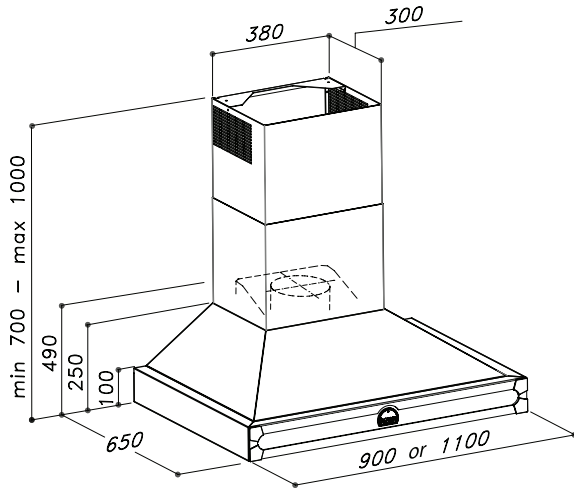

90 ALBERTINE INDUCTION: C9-I

CORNUFÉ SERIES HOOD

CORNUFÉ 90 HOOD: H9

- 900 W x 650 D x 700 H (mm)
- 35.4 W x 25.6 D x 27.5 H (inches)
- Traditional wall-mounted chimney hood
- Available in all color and trim options
- 4-Speed Variable Motor
- One 600 CFM blower – unobstructed air flow with $\varnothing 6''$ duct
- Remote Control and In-Hood Activation Controls
- Three 20W high-intensity lights
- 2 dishwasher-safe baffle filters with grease capture system
- Voltage: 120v; 60Hz, total rating: 425W, 3.6 AMP
- Telescopic flue cover extends to maximum hood height of 39.3" (1000 mm)

CORNUFÉ SERIES DETAILS & ACCESSORIES

STANDARD BODY COLORS

N	Matte Black
M	Gloss Black
I	Stainless Steel
W	Pure White
V	Ivory
D	Dark Navy Blue
R	Royal Blue
L	Provence Blue

TRIM OPTIONS

	Trim	Accents	Rails
N	Stainless Steel	Satin Chrome	Stainless Steel
F	Stainless Steel	Polished Brass	Polished Brass
P	Stainless Steel	Polished Chrome	Polished Stainless Steel

Note: The Polished Brass Trim is natural, non coated metal and will patina over time.

SUZANNE KASLER COLOR COLLECTION

T	Liberte (Special Order)
C	Blanc
A	Tapestry
Q	Roquefort

ACCESSORIES:

Part Number	Description
09KIRSIR01	Recirculating kit for CornuFe Hood

Please confirm inventory status at time of order.