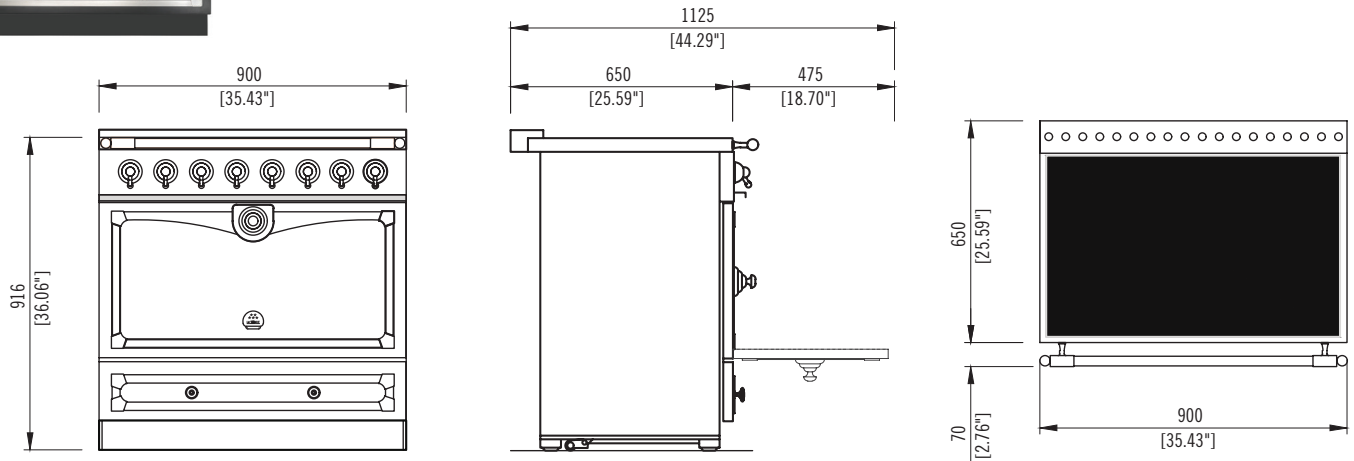

90 ALBERTINE INDUCTION: C9-I

Designed especially for the US market, the single oven “Albertine” range is the baby of the CornuFé family. With one large multi-function convection oven, a five zone induction cooktop constructed of durable ceramic glass that easily wipes clean, and one large storage drawer. The CornuFé 90 is available in 8 classic colors, 4 Suzanne Kasler Couleurs and 3 trim accent choices of Polished Brass, Satin Chrome and Polished Chrome.

SPECIFICATIONS

CORNUFÉ 90 “ALBERTINE” INDUCTION: C9-I

900 W x 711 D x 911 (936 max) H (mm)
 35.4 W x 28 D x 35.8 (36.9 max) H (inches)
 315 lb uncrated, 410 lb Crated
 High-performance 5 zone induction cooktop
 Large electric convection oven

Ovens:

Enameled steel door with glass inner door
 Electric convection oven featuring 7 cooking modes
 2 Convection Fans, 8 Heating Elements
 1 Deluxe oven tray
 1 Large Tray Equipped with Broil Pan
 1 Pastry Tray
 2 Telescopic Racks
 714 W x 389 D x 381 H (mm)
 28.1 W x 15.3 D x 15 H (inches)
 3.81 cubic feet