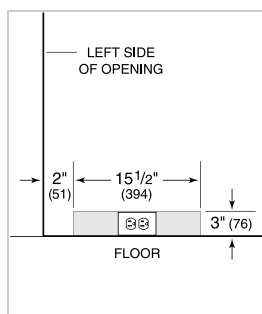

HANDLE ACCESSORIES

PRO

TUBULAR

PRODUCT DETAILS

REFRIGERATOR

- 1 Adjustable wine storage rack
- 2 Adjustable glass shelves
- 1 Stationary glass shelf
- Utility bin

PRODUCT SPECIFICATIONS

Model	UC-24BG/O
Dimensions	23 7/8"W x 34"H x 24"D
Door Clearance	23 3/8"
Weight	130 lbs
Refrigerator Capacity	6 cu. ft.
Electrical Supply	115 VAC, 60 Hz
Electrical Service	15 amp dedicated circuit
Wine Storage Capacity	8 Bottles
Receptacle	3-prong grounding-type

ELECTRICAL

NOTE: Dimensions in parenthesis are in millimeters unless otherwise specified

INTERIOR VIEW

This illustration is intended for interior reference only and may not represent the exterior of the model being specified.

DIMENSIONS

STANDARD INSTALLATION

NOTE: 3 1/2" (89) finished returns will be visible and should be finished to match cabin