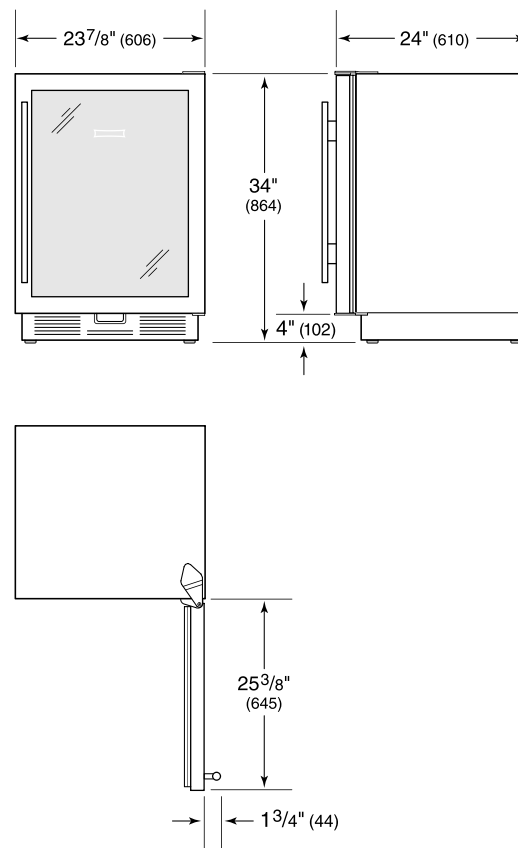

HANDLE ACCESSORIES

PRO

TUBULAR

PRODUCT DETAILS

REFRIGERATOR

- 1 Adjustable wine storage rack
- 2 Adjustable glass shelves
- 1 Stationary glass shelf
- Utility bin

PRODUCT SPECIFICATIONS

Model	UC-24BG/O
Dimensions	23 7/8"W x 34"H x 24"D
Door Clearance	23 3/8"
Weight	130 lbs
Refrigerator Capacity	6 cu. ft.
Electrical Supply	115 VAC, 60 Hz
Electrical Service	15 amp dedicated circuit
Wine Storage Capacity	8 Bottles
Receptacle	3-prong grounding-type

ELECTRICAL

NOTE: Dimensions in parenthesis are in millimeters unless otherwise specified

INTERIOR VIEW

This illustration is intended for interior reference only and may not represent the exterior of the model being specified.

DIMENSIONS

STANDARD INSTALLATION

NOTE: 3 1/2" (89) finished returns will be visible and should be finished to match cabin