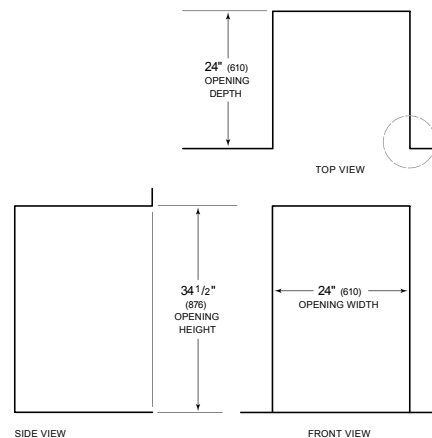

HANDLE ACCESSORIES

PRO

TUBULAR

PRODUCT DETAILS

REFRIGERATOR

- 1 Adjustable wine storage rack
- 2 Adjustable glass shelves
- 1 Stationary glass shelf
- Utility bin

PRODUCT SPECIFICATIONS

Model	UC-24BG/O
Dimensions	23 7/8"W x 34"H x 24"D
Door Clearance	23 3/8"
Weight	130 lbs
Refrigerator Capacity	6 cu. ft.
Electrical Supply	115 VAC, 60 Hz
Electrical Service	15 amp dedicated circuit
Wine Storage Capacity	8 Bottles
Receptacle	3-prong grounding-type

ELECTRICAL

NOTE: Dimensions in parenthesis are in millimeters unless otherwise specified

INTERIOR VIEW

This illustration is intended for interior reference only and may not represent the exterior of the model being specified.

DIMENSIONS

STANDARD INSTALLATION

NOTE: 3 1/2" (89) finished returns will be visible and should be finished to match cabin