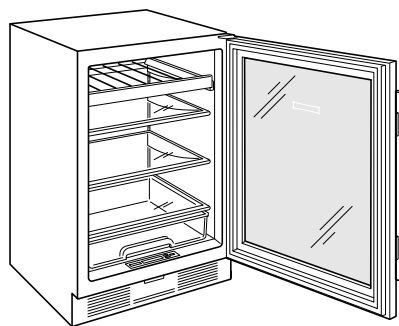

UC-24BG/O

FEATURES

- Overlay design accepts cabinetry panels of all kinds

- Compact unit fits in anywhere

- Roller-glide wine shelf holds eight 750 ml bottles

- Spill-proof glass shelves for easy clean-ups

HANDLE ACCESSORIES

PRO

TUBULAR

PRODUCT DETAILS

REFRIGERATOR

- 1 Adjustable wine storage rack
- 2 Adjustable glass shelves
- 1 Stationary glass shelf
- Utility bin

PRODUCT SPECIFICATIONS

Model	UC-24BG/O
Dimensions	23 7/8"W x 34"H x 24"D
Door Clearance	23 3/8"
Weight	130 lbs
Refrigerator Capacity	6 cu. ft.
Electrical Supply	115 VAC, 60 Hz
Electrical Service	15 amp dedicated circuit
Wine Storage Capacity	8 Bottles
Receptacle	3-prong grounding-type

ELECTRICAL

NOTE: Dimensions in parenthesis are in millimeters unless otherwise specified

INTERIOR VIEW

This illustration is intended for interior reference only and may not represent the exterior of the model being specified.