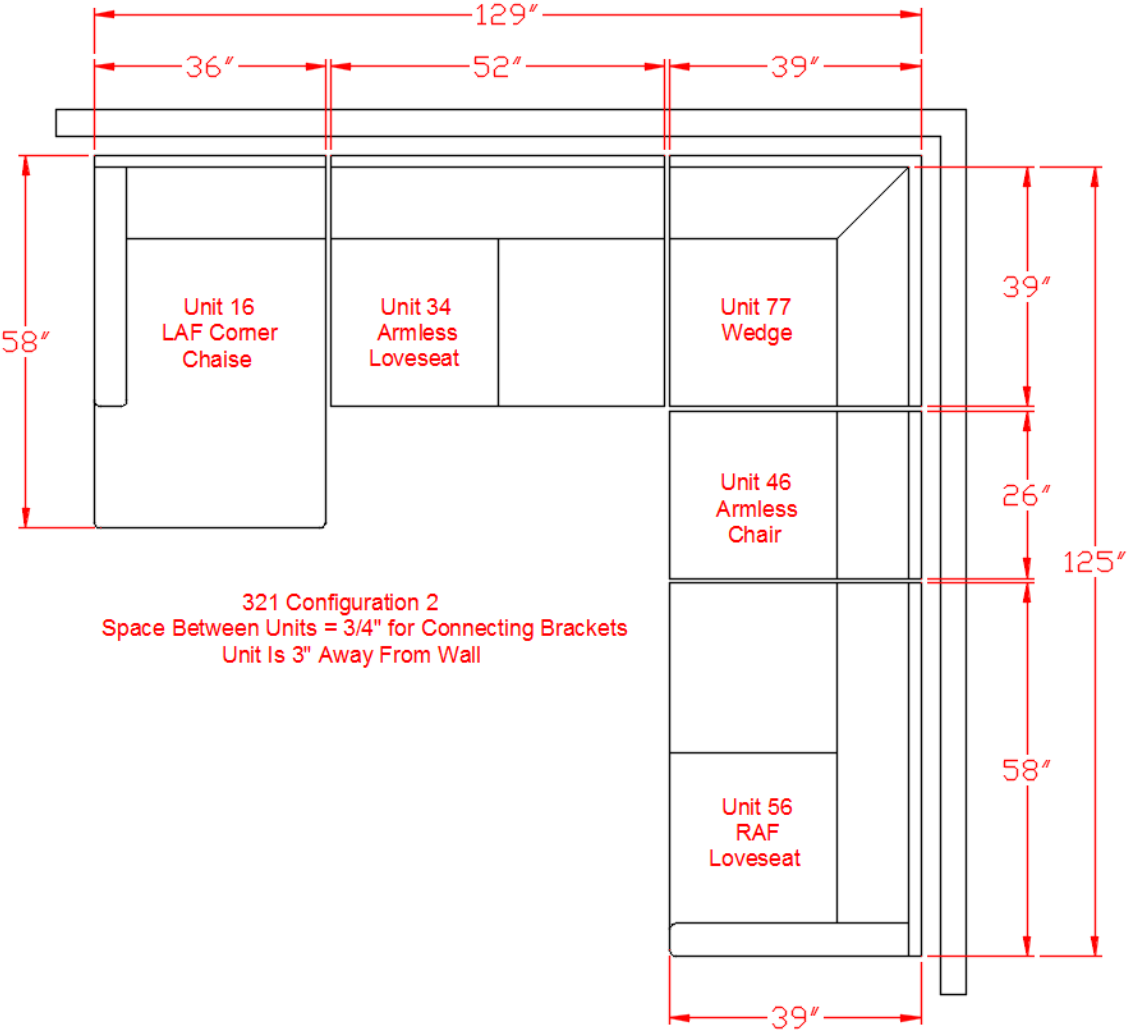

321 SECTIONAL  
DIMENSIONS  
5 PIECE  
CONFIGURATION

321 Configuration 2  
Space Between Units = 3/4" for Connecting Brackets  
Unit Is 3" Away From Wall