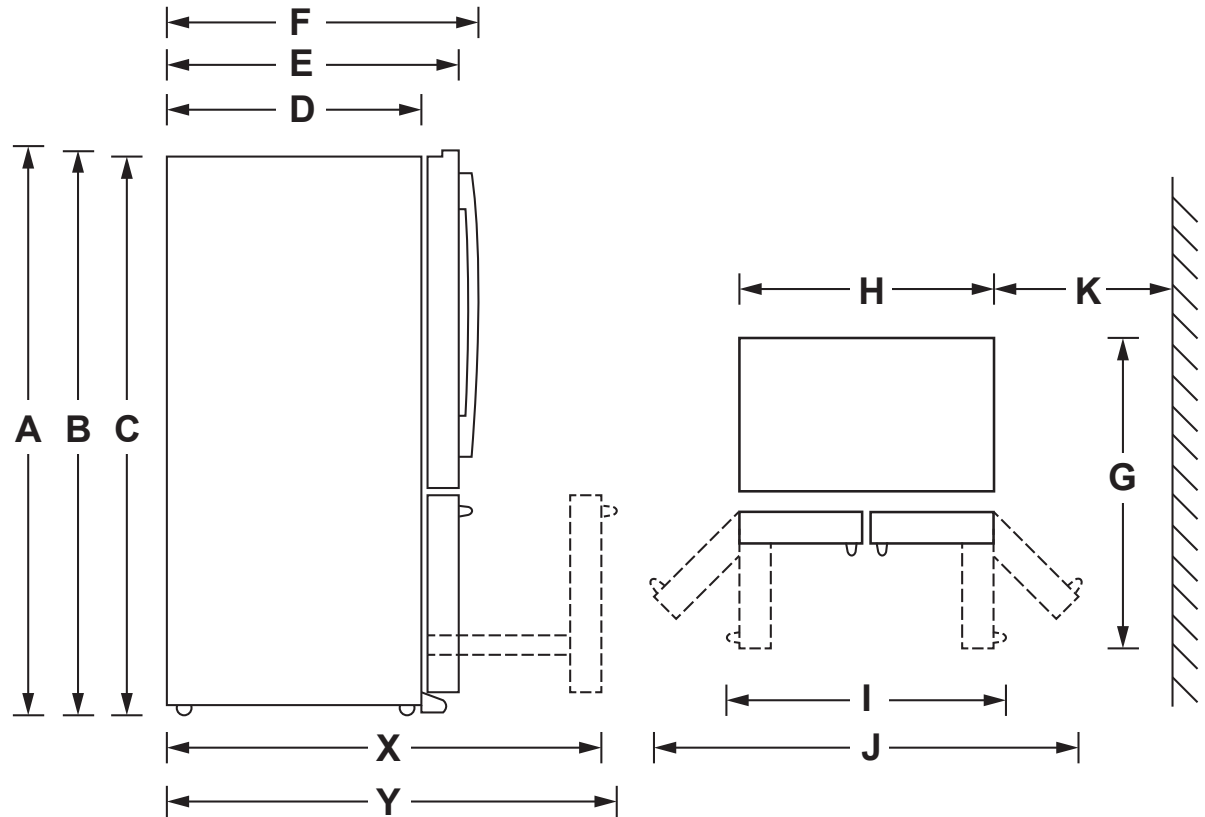

PFD28KBL/KEL/KSL

GE Profile™ Series 27.8 Cu. Ft. French-Door Refrigerator with Door In Door

DIMENSIONS AND INSTALLATION INFORMATION (IN INCHES)

Height to top of door (in.) A	70-1/2
Height to top of hinge (in.) B	69-7/8
Height to top of case (in.) C	69
Case depth without door (in.) D	29-3/8
Case depth less door handle (in.) E	34-3/4
Case depth with door handle (in.) F	36-1/4
Depth with fresh food door open 90° (in.) G	48-3/8
Width (in.) H	35-3/4
Width with door open 90° with door handle (in.) I	44-5/8
Width with doors open fully (in.) J	68-1/4
Min distance between side of case and wall, in either direction, to allow doors to open fully (in.) K	16-3/8
Depth with FZ door completely open (w/o handle) (in.) X	51-7/8
Depth with FZ door completely open (w/ handle) (in.) Y	53-3/8