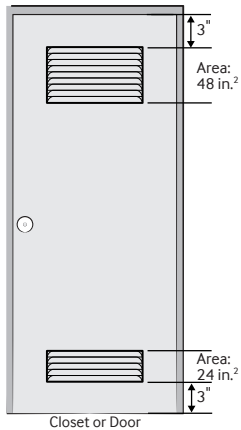

WA50M7450AP

SAMSUNG

Samsung Top-Load Washer

5.0 cu. ft. Capacity DOE

Installation Specifications

Alcove or closet installation

Recessed Area

Side View Confined

Minimum clearances for closets and alcoves:

Sides – 1"
Top – 21"
Rear – 6"
Closet Front – 2"

If the washer and dryer are installed together, the closet front must have at least a 72-inch² unobstructed air opening. Your washer alone does not require a specific air opening.

Product Dimensions & Weight (WxHxD)

Dimensions: 27" x 45" x 29⁵/₁₆"
Weight: 141.1 lbs

Shipping Dimensions & Weight (WxHxD)

Dimensions: 29⁹/₁₆" x 47³/₄" x 31¹/₁₆"
Weight: 152.1 lbs

Color	Model #	UPC Code
Platinum	WA50M7450AP	887276196404