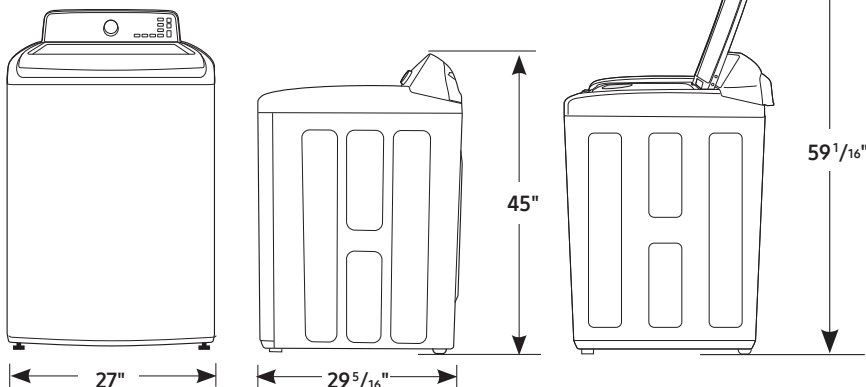

Dimensions

11 Preset Wash Cycles:

Normal, Bedding/WaterProof, Heavy Duty, Permanent Press, Brilliant Whites, Active Wear, Delicates/Hand Wash, Quick Wash, Rinse and Spin, Spin Only, Deep Wash

7 Options:

Self Clean, Delay End, Pre Soak, Extra Rinse, Sound On/Off, Child Lock, Smart Care

5 Temperature Settings:

Hot, Warm, Eco Warm, Cold, Cool

4 Spin Settings:

High, Medium, Low, No Spin

3 Soil Settings:

Heavy, Normal, Light

2 Sound Level Settings:

On/Off

Dispenser Trays:

Main Wash, Softener, Bleach (Auto)

Warranty

One (1) Year Parts and Labor
Three (3) Years Stainless Steel Tub (Part Only)
Ten (10) Years Direct Drive Motor (Part Only)

Product Dimensions & Weight (WxHxD)

Dimensions: 27" x 45" x 29⁵/₁₆"
Weight: 141.1 lbs

Shipping Dimensions & Weight (WxHxD)

Dimensions: 29⁹/₁₆" x 47³/₄" x 31¹/₁₆"
Weight: 152.1 lbs

Color	Model #	UPC Code
Platinum	WA50M7450AP	887276196404

Matching Dryer (Electric/Gas)

Platinum	DVE50M7450P	887276223674
Platinum	DVG50M7450P	887276223681