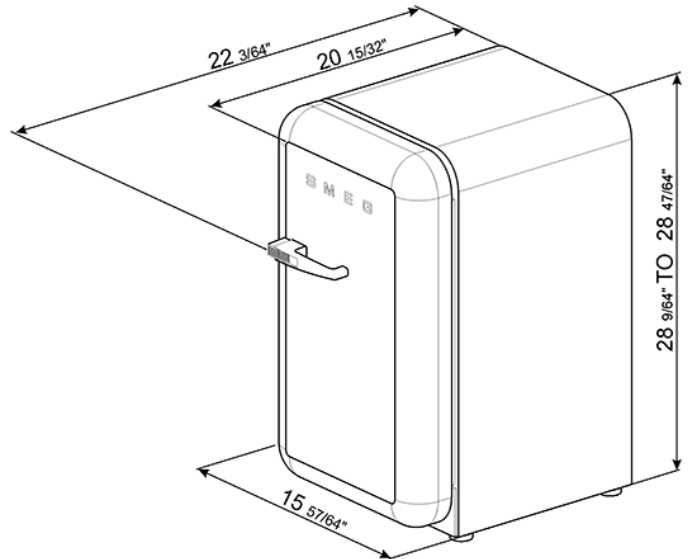

50's Retro Style Mini Refrigerator,
Red, Left hand hinge
EAN13: 8017709192945

• Capacity 1.5 Cu. Ft. • Absorption cooling = ultra low noise level • LED Internal light • 2 adjustable shelves • Door storage: 1 balcony shelf, 1 bottle shelf • Ice cube tray • Voltage: 115 V • Current: 10Amps • Frequency: 60Hz • Dimensions: (H x W x D) 28 9/64" x 15 57/64" x 22 3/64"
• Gross Weight: 65lbs. • Net Weight: 51.2 lbs.

Versions

• FAB5URR - Red, hinges on the right • FAB5URNE - Black, hinges on the right • FAB5ULNE - Black, hinges on the left • FAB5URO - Orange, hinges on the right • FAB5ULO - Orange, hinges on the left • FAB5URP - Cream, hinges on the right • FAB5ULP - Cream, hinges on the left • FAB5URUJ - Union Jack, hinges on the right • FAB5ULUJ - Union Jack, hinges on the left