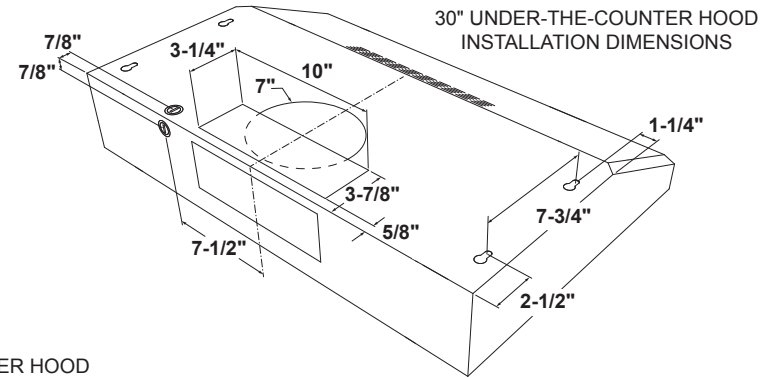

JVX5300DJ

GE Appliances 30" Under the Cabinet Hood

DIMENSIONS AND INSTALLATION INFORMATION (IN INCHES)

WB02X11537 replacement grease filter and JXCF55 replacement charcoal filter are available for additional cost. Call toll-free 800.626.2000.

Installation Information: Before installing, consult installation instructions, packed with product, for current dimensional data.

Additional accessories:

JXS50SS 15" cabinet spacer

JXRC70 remote control

JXDA22 optional damper

AMP RATING	
120V	2.5

Exhaust outlet connects to 3-1/4" x 10" rectangular duct. Vent top or rear. Includes rectangular damper.

For answers to your Monogram, GE Café™ Series, GE Profile™ Series or GE Appliances product questions, visit our website at geappliances.com or call GE Answer Center® Service, 800.626.2000.

Listed by Underwriters Laboratories

Specification Revised 10/16