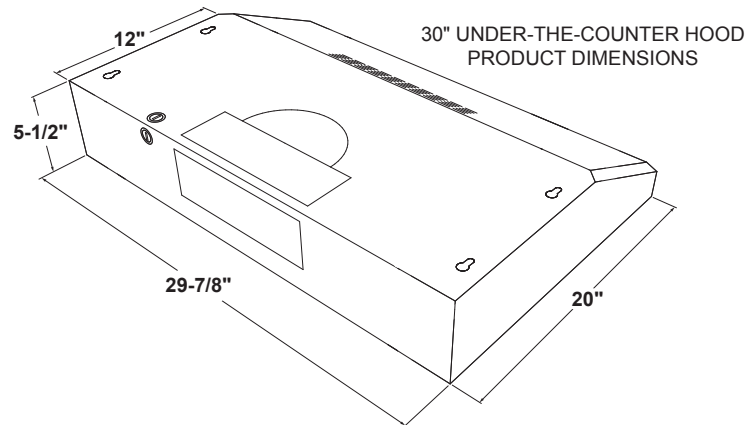

JVX5300DJ

GE Appliances 30" Under the Cabinet Hood

DIMENSIONS AND INSTALLATION INFORMATION (IN INCHES)

WB02X11537 replacement grease filter and JXCF55 replacement charcoal filter are available for additional cost. Call toll-free 800.626.2000.

Installation Information: Before installing, consult installation instructions, packed with product, for current dimensional data.

Additional accessories:

JXS50SS 15" cabinet spacer

JXRC70 remote control

JXDA22 optional damper

AMP RATING	
120V	2.5

Exhaust outlet connects to 3-1/4" x 10" rectangular duct. Vent top or rear. Includes rectangular damper.

For answers to your Monogram, GE Café™ Series, GE Profile™ Series or GE Appliances product questions, visit our website at geappliances.com or call GE Answer Center® Service, 800.626.2000.

Listed by Underwriters Laboratories

Specification Revised 10/16