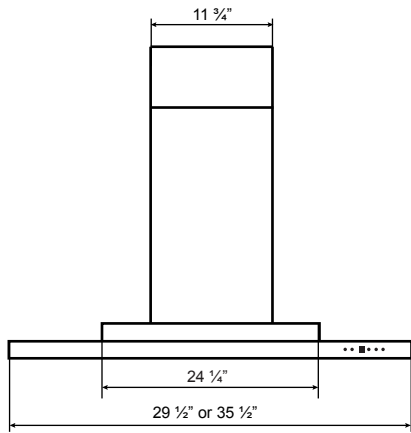

# Specifications: Alito Collection - Wall Mount

Model: SC513

**FRONT**

**SIDE**

**TOP**

**BACK**