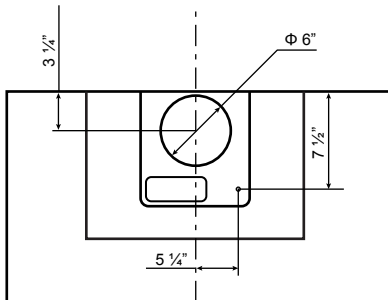

# Specifications: Alito Collection - Wall Mount

Model: SC513

**FRONT**

**SIDE**

**TOP**

**BACK**