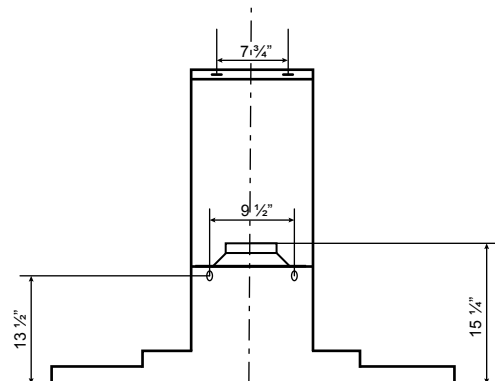

# Specifications: Alito Collection - Wall Mount

Model: SC513

**FRONT**

**SIDE**

**TOP**

**BACK**