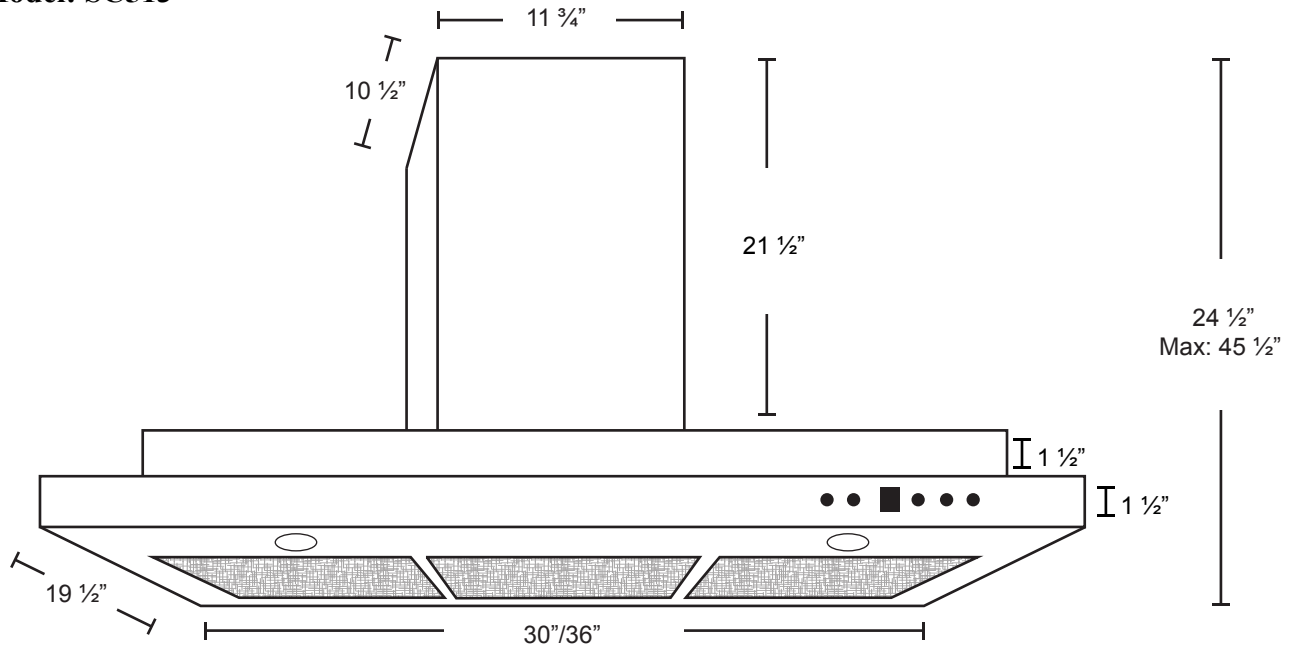

# Specifications: Alito Collection - Wall Mount

Model: SC513

**FRONT**

**SIDE**

**TOP**

**BACK**