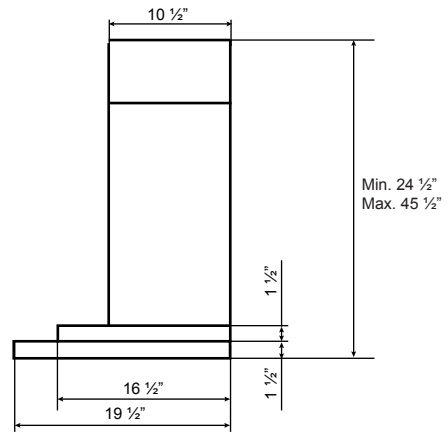

# Specifications: Alito Collection - Wall Mount

Model: SC513

**FRONT**

**SIDE**

**TOP**

**BACK**