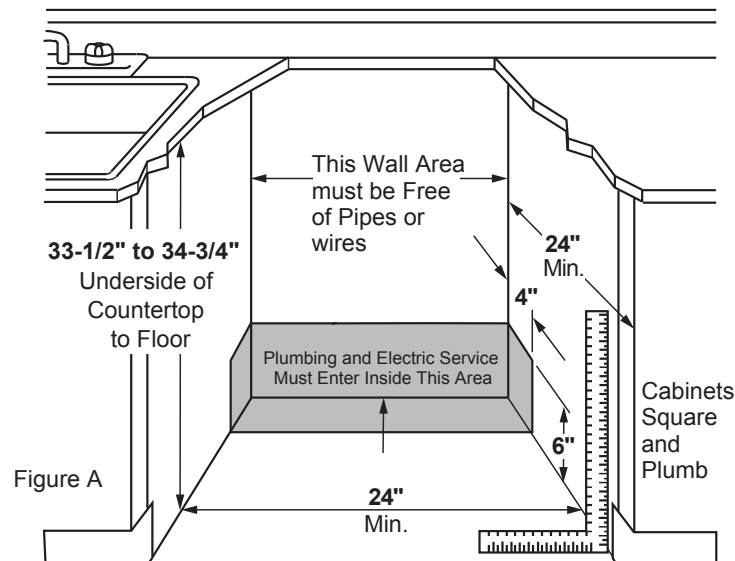

CDT835SSJ/SMJ

GE Cafe™ Series Stainless Steel Interior Dishwasher with Hidden Controls

DIMENSIONS AND INSTALLATION INFORMATION (IN INCHES)

ELECTRICAL RATING

Voltage AC.....	120
Hertz.....	60
Total connected load amperage.....	7.2
Calrod® heater watts max.....	415/800

For use on adequately wired 120-volt, 15-amp circuit having 2-wire service with a separate ground wire. This appliance must be grounded for safe operation.

INSTALLATION INFORMATION: Before installing, consult installation instructions packed with product for current dimensional data.