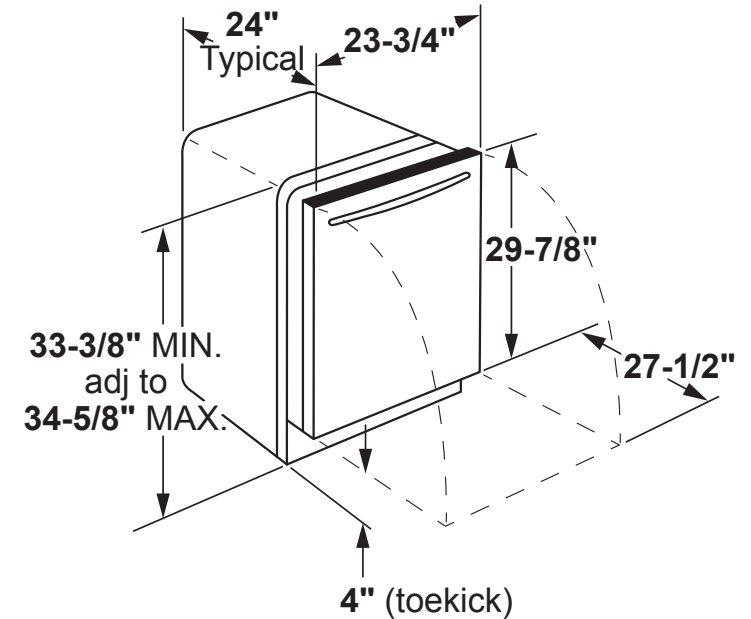

CDT835SSJ/SMJ

GE Cafe™ Series Stainless Steel Interior Dishwasher with Hidden Controls

DIMENSIONS AND INSTALLATION INFORMATION (IN INCHES)

ELECTRICAL RATING

Voltage AC.....	120
Hertz.....	60
Total connected load amperage.....	7.2
Calrod® heater watts max.....	415/800

For use on adequately wired 120-volt, 15-amp circuit having 2-wire service with a separate ground wire. This appliance must be grounded for safe operation.

INSTALLATION INFORMATION: Before installing, consult installation instructions packed with product for current dimensional data.