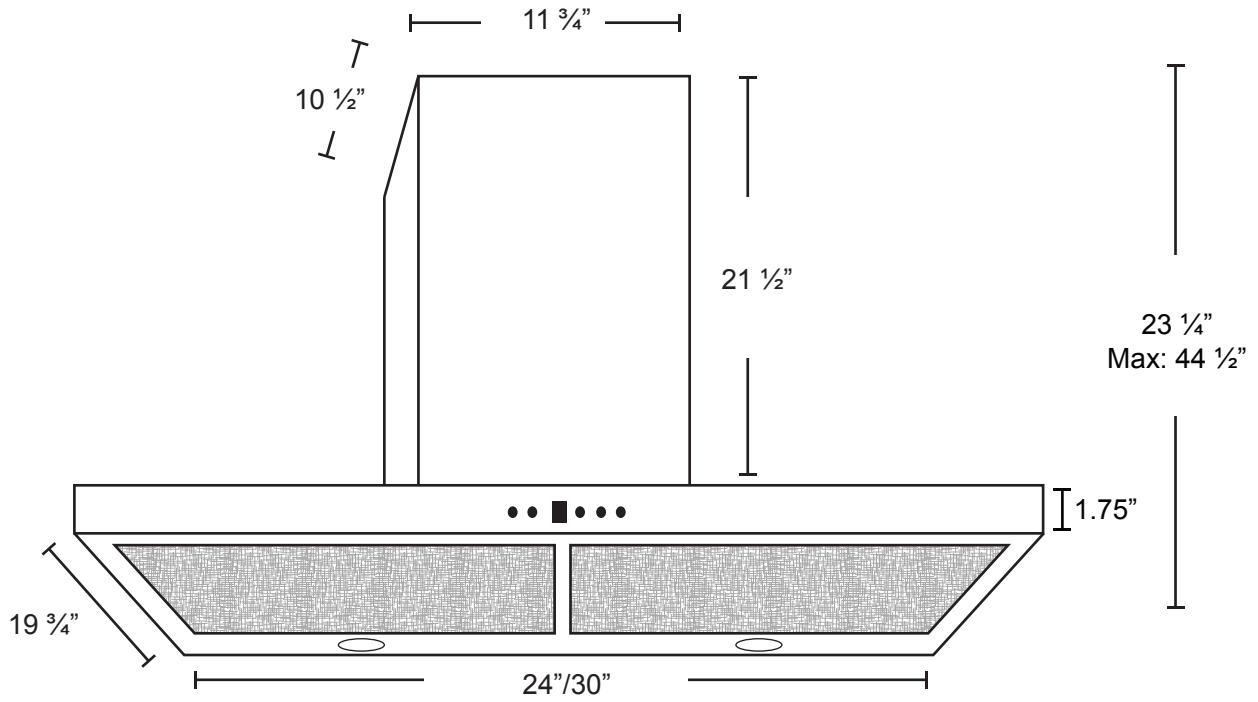

Specifications: PRO Collection - Wall Mount

SC322

FRONT

SIDE

TOP

BACK