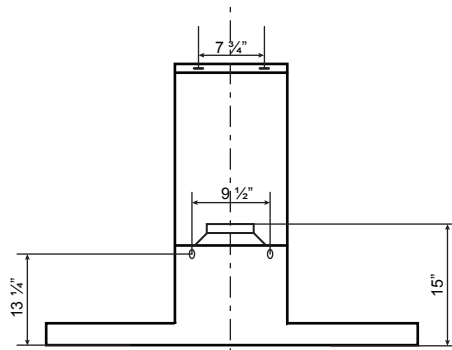

Specifications: PRO Collection - Wall Mount

SC322

FRONT

SIDE

TOP

BACK