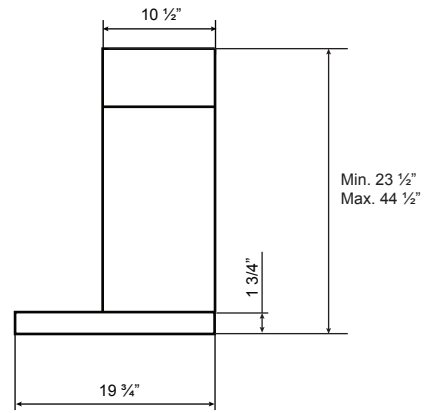

Specifications: PRO Collection - Wall Mount

SC322

FRONT

SIDE

TOP

BACK