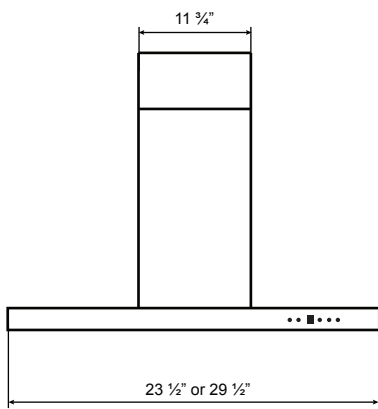

Specifications: PRO Collection - Wall Mount

SC322

FRONT

SIDE

TOP

BACK