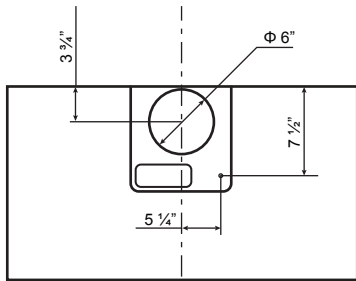

Specifications: PRO Collection - Wall Mount

SC322

FRONT

SIDE

TOP

BACK