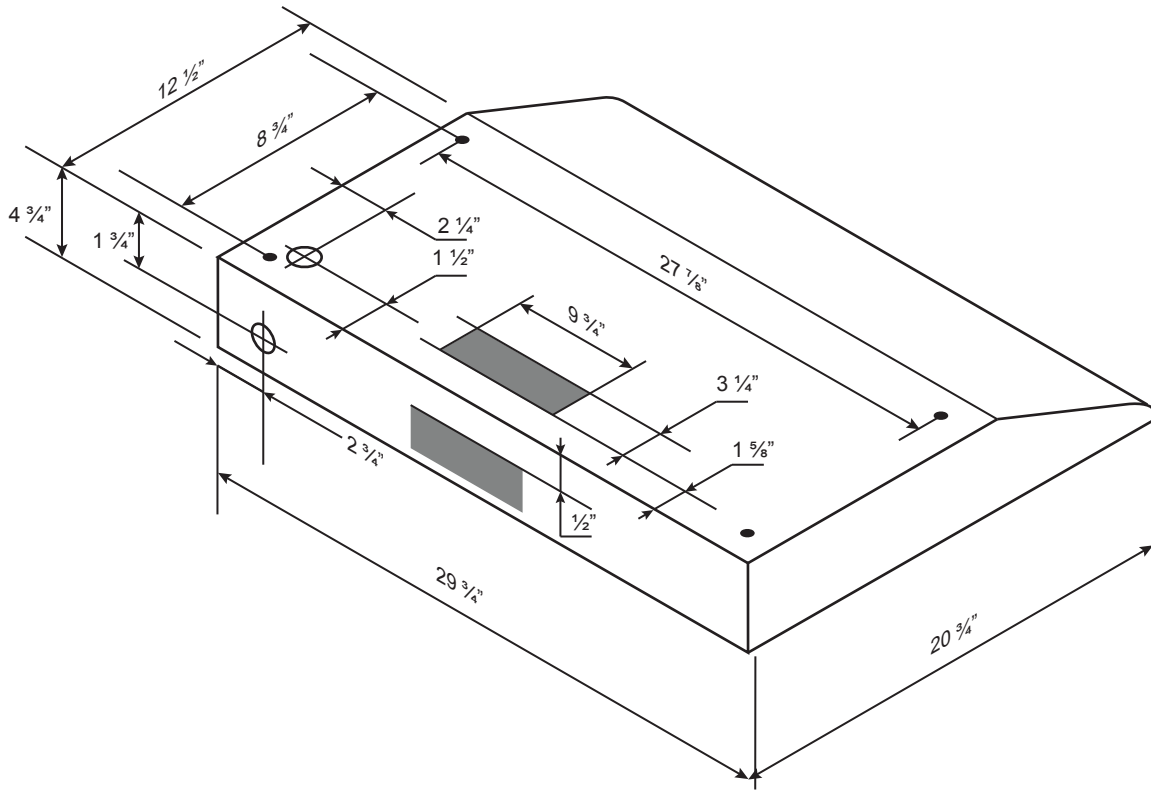

Specifications: Classic Collection - Undermount

Model: CYS1000R

BOTTOM

TOP

SIDE

FRONT