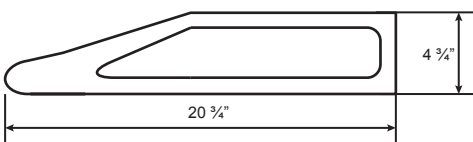

Specifications: Classic Collection - Undermount

Model: CYS1000R

BOTTOM

TOP

SIDE

FRONT