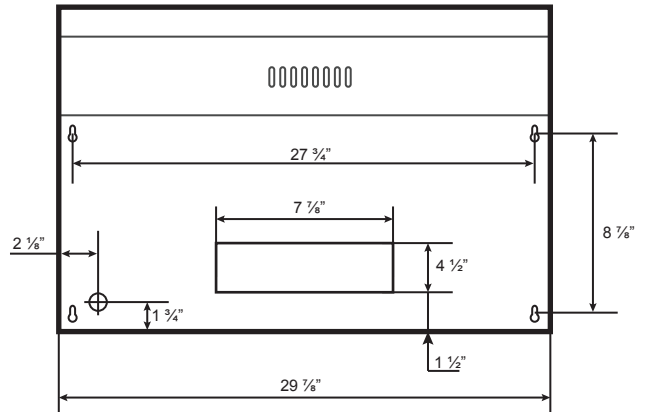

Specifications: Classic Collection - Undermount

Model: CYS1000R

BOTTOM

TOP

SIDE

FRONT