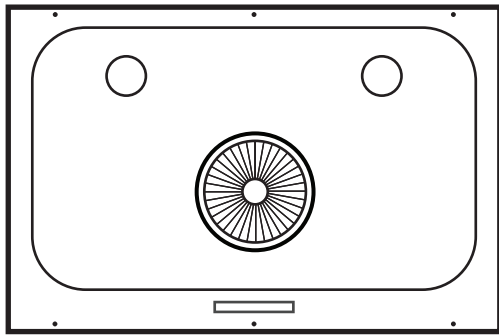

Specifications: Classic Collection - Undermount

Model: CYS1000R

BOTTOM

TOP

SIDE

FRONT