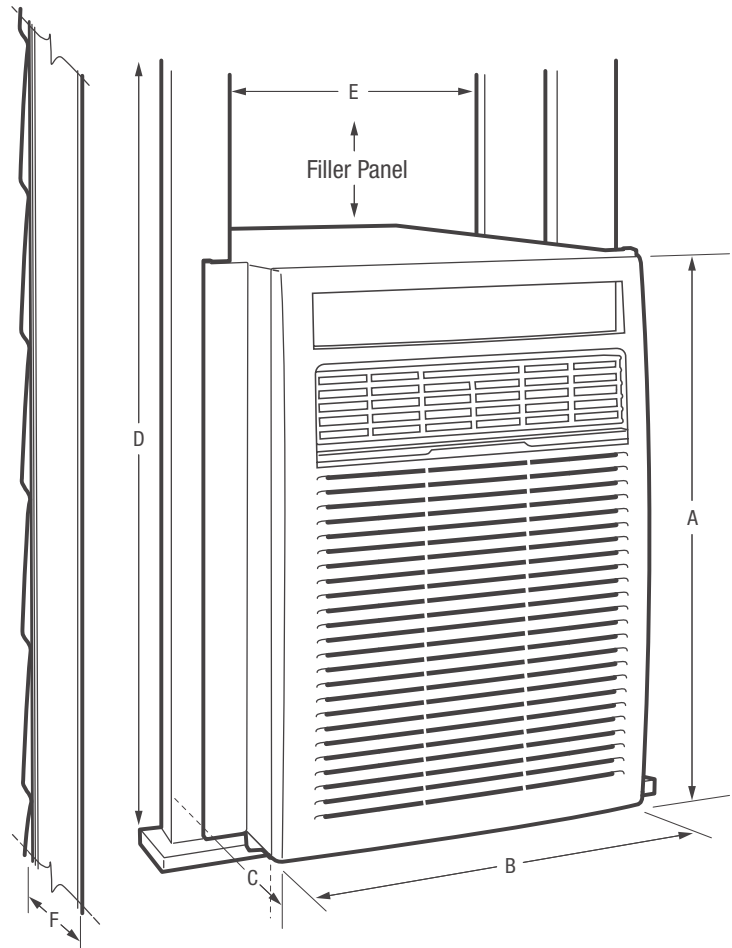

Performance	
BTU (Cool)	8,000
Dehumidification (Pints/Hour)	3.0
Cool Area (Up To Sq. Ft.)	350
Energy Efficiency Ratio	10.8
Electrical	
Volts	115
Amps (Cool)	6.6
Watts (Cool)	740
Length of Power Cord (Min./Max.)	6' / 6-1/2'
Plug Type (NEMA)	LCDI (5-15P)
Features	
Electronic Controls	Ready-Select® Controls
Fan Speeds (Cool/Fan)	3/3
Low Voltage Start-Up	Yes
Auto Cool Function	Yes
Energy Saver Mode	Yes
Sleep Mode	Yes
Filter Check	Yes
24-Hour On/Off Timer	Yes
Clean Air Ionizer	
Remote Control	Full-Function
Air CFM (High/Med/Low)	263/228/199
Air Direction Control	4-Way
Fresh Air/Exhaust Vent/Closed	No/Yes/Yes
Filter Type	Antibacterial Mesh
Filter Access	Slide-Out
Slide-Out Chassis	
Window Mounting Kit (Included)	Pleated Quick Mount
Warranty¹	Yes
Certifications	
Performance	AHAM
Specifications	
Refrigerant	R410a
Shipping Weight (Approx.)	79 Lbs.

¹Warranty 5 year sealed system/1 year full parts and labor.

NOTE: For planning purposes only. Always consult local and national electric codes. Refer to Product Installation Guide for detailed installation instructions on the web at frigidaire.com.

Product Dimensions	
A - Height	20-1/4"
B - Width	14-1/5"
C - Depth	23-1/2"

Window Dimensions	
D - Height (Min.)	21-1/2" / 40"
E - Width	15-1/2"
Wall Cutout Dimensions	
F - Max. Wall Thickness	8-1/2"

Accessories information available on the web at frigidaire.com