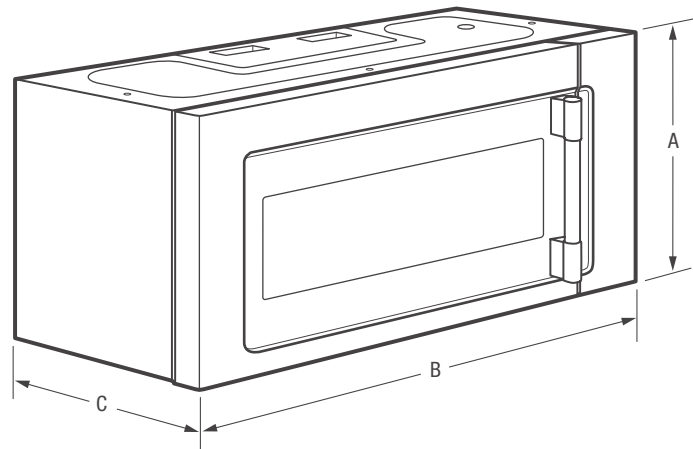

¹For use on adequately wired 120V, dedicated circuit having 2-wire service with a separate ground wire. Appliance must be grounded for safe operation.

NOTE: For planning purposes only. Always consult local and national electric codes. Refer to Product Installation Guide for detailed installation instructions on the web at frigidaire.com.

Product Dimensions		Cutout Dimensions	
A - Height	17-9/16"	Height (Min. from floor to top of unit)	66"
B - Width	29-7/8"	Width (Min.)	30"
C - Depth	16-1/16"	Depth (Min.)	12"
		Depth (Max.)	17"

Accessories information available on the web at frigidaire.com