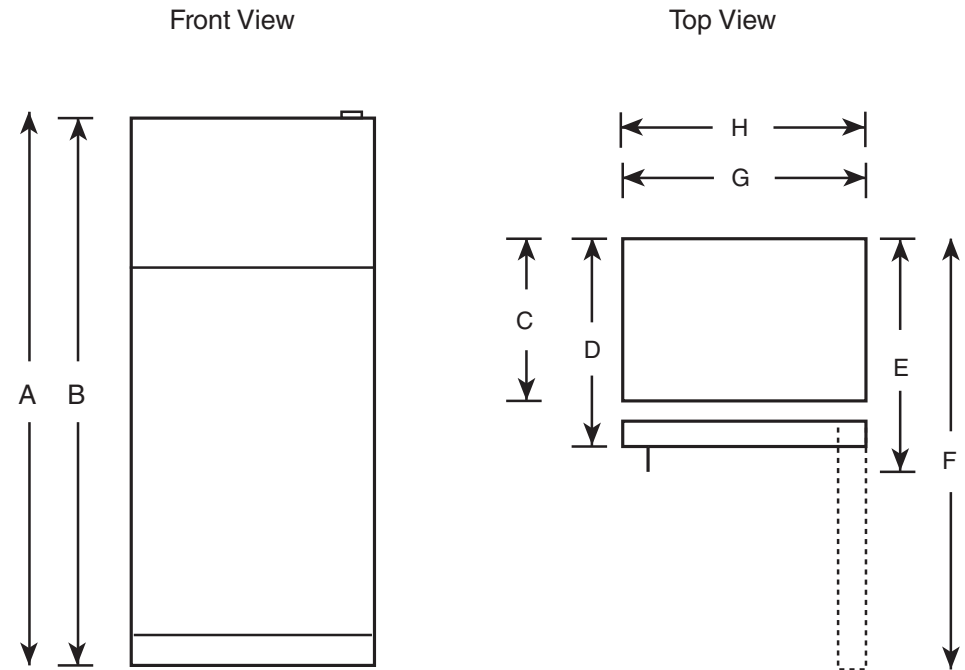

GIE18GCH

GE® ENERGY STAR® 17.5 Cu. Ft. Top-Freezer Refrigerator

Dimensions and Installation Information (in inches)

Overall Dimensions	Height to top of hinge (in.) A	67-3/8
	Height to top of case (in.) B	66-7/8
	Case depth without door (in.) C	26-5/8
	Case depth less door handle (in.) D	30-1/2
	Case depth with door handle (in.) E	32-1/2
	Depth with fresh food door open 90° (in.) F	56-3/4
	Width (in.) G	28
	Width with door open 90° inc. door handle (in.) H	30-5/8
Air Clearances	Each side (in.)	3/4
	Top (in.)	1
	Back (in.)	2