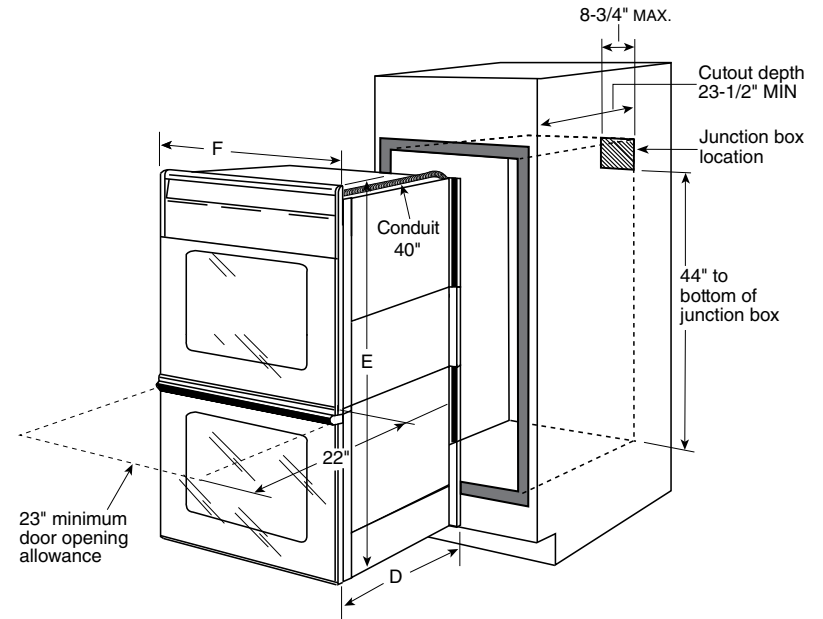

JK5500DF

GE® 27" Built-In Double Convection Wall Oven

Dimensions and Installation Information (in inches)

Note: Cabinets installed adjacent to wall ovens must have an adhesion spec of at least a 194°F temperature rating.

Door handle protrudes 3" from door face. Cabinets and drawers on adjacent 45° and 90° walls should be placed to avoid interference with the handle.

Electric wall ovens are not approved for installation with a plug and receptacle. They must be hard wired in accordance with installation instructions.

Installation Information: Before installing, consult installation instructions packed with product for current dimensional data.

KW Rating	
240V	7.2
208V	5.4
Breaker Size	
240V	30 Amps
208V	30 Amps

	JK5500
Cabinet	27"
A – Overlap of oven at top of cutout	1"
B – Overlap of oven over side of edges of cutout	1"
C – Overlap of oven at bottom of cutout	1"
Oven	
D – Overall depth with handle	26-23/32"
E – Overall height with trim	52-1/8"
F – Overall width	26-23/32"