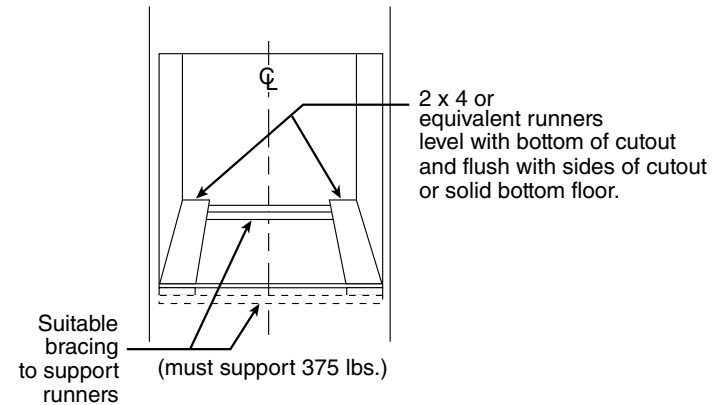

JK5500DF

GE® 27" Built-In Double Convection Wall Oven

Dimensions and Installation Information (in inches)

Note: Cabinets installed adjacent to wall ovens must have an adhesion spec of at least a 194°F temperature rating.

Door handle protrudes 3" from door face. Cabinets and drawers on adjacent 45° and 90° walls should be placed to avoid interference with the handle.

Electric wall ovens are not approved for installation with a plug and receptacle. They must be hard wired in accordance with installation instructions.

Installation Information: Before installing, consult installation instructions packed with product for current dimensional data.

KW Rating	
240V	7.2
208V	5.4
Breaker Size	
240V	30 Amps
208V	30 Amps

	JK5500
Cabinet	27"
A – Overlap of oven at top of cutout	1"
B – Overlap of oven over side of edges of cutout	1"
C – Overlap of oven at bottom of cutout	1"
Oven	
D – Overall depth with handle	26-23/32"
E – Overall height with trim	52-1/8"
F – Overall width	26-23/32"