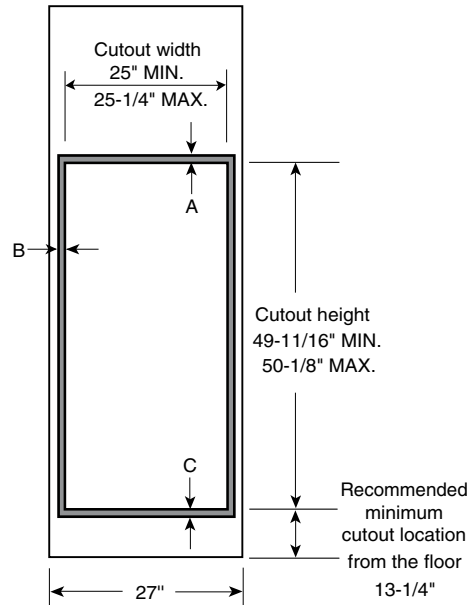

JK5500DF

GE® 27" Built-In Double Convection Wall Oven

Dimensions and Installation Information (in inches)

Note: Cabinets installed adjacent to wall ovens must have an adhesion spec of at least a 194°F temperature rating.

Door handle protrudes 3" from door face. Cabinets and drawers on adjacent 45° and 90° walls should be placed to avoid interference with the handle.

Electric wall ovens are not approved for installation with a plug and receptacle. They must be hard wired in accordance with installation instructions.

Installation Information: Before installing, consult installation instructions packed with product for current dimensional data.

KW Rating	
240V	7.2
208V	5.4
Breaker Size	
240V	30 Amps
208V	30 Amps

	JK5500
Cabinet	27"
A – Overlap of oven at top of cutout	1"
B – Overlap of oven over side of edges of cutout	1"
C – Overlap of oven at bottom of cutout	1"
Oven	
D – Overall depth with handle	26-23/32"
E – Overall height with trim	52-1/8"
F – Overall width	26-23/32"