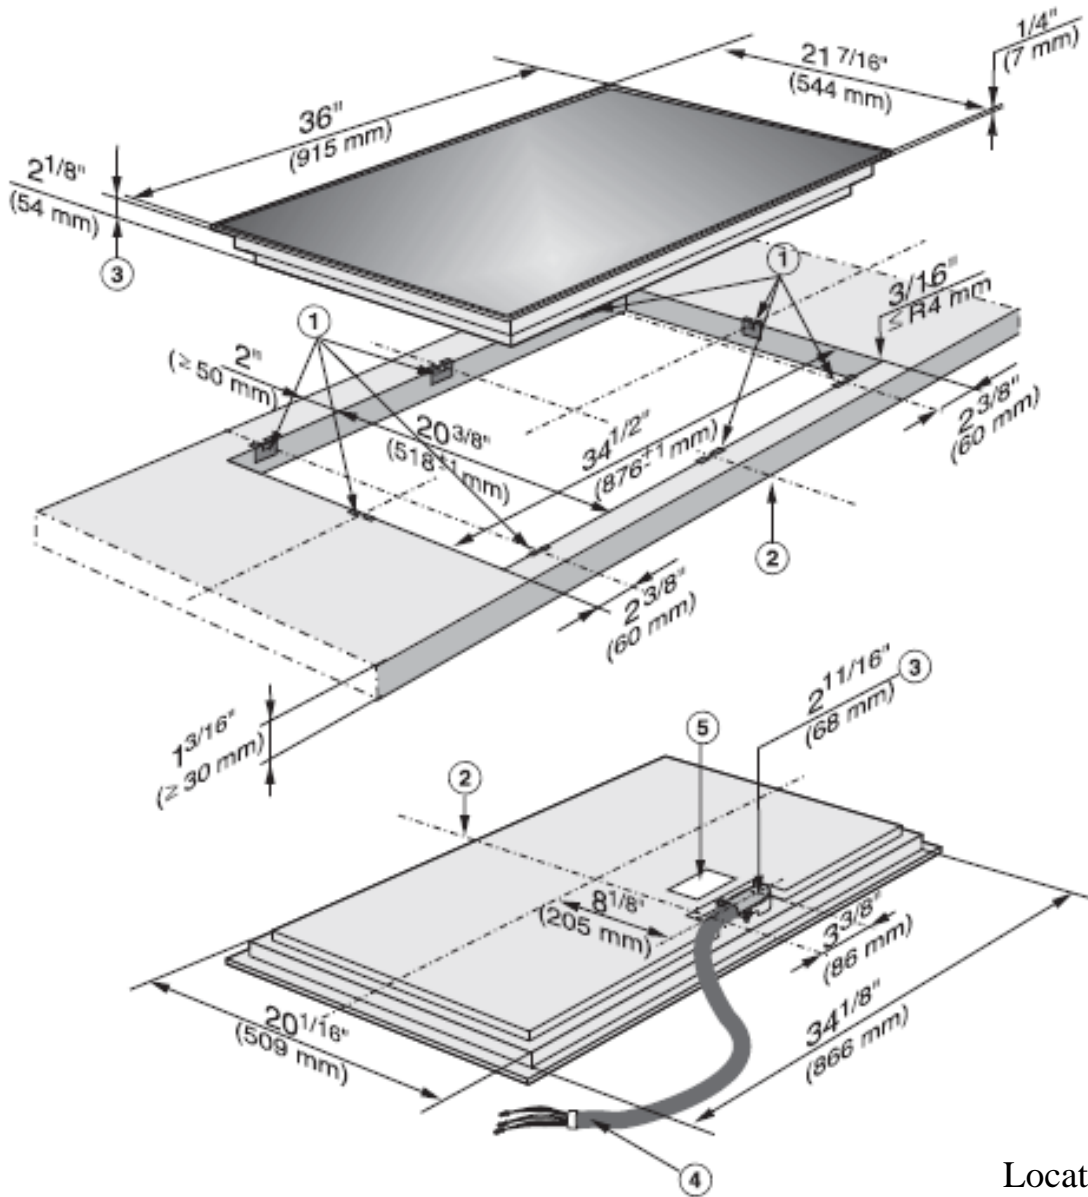

Product and Cut-out Dimensions Hci W 7cbfc`9YwJW7cc_hcd`?A) , * \$

Location Codes

E- 208/240 - 50 Amp 3-wire power supply connects rear center bottom

Please specify 208 volt or 240 volt unit when ordering.