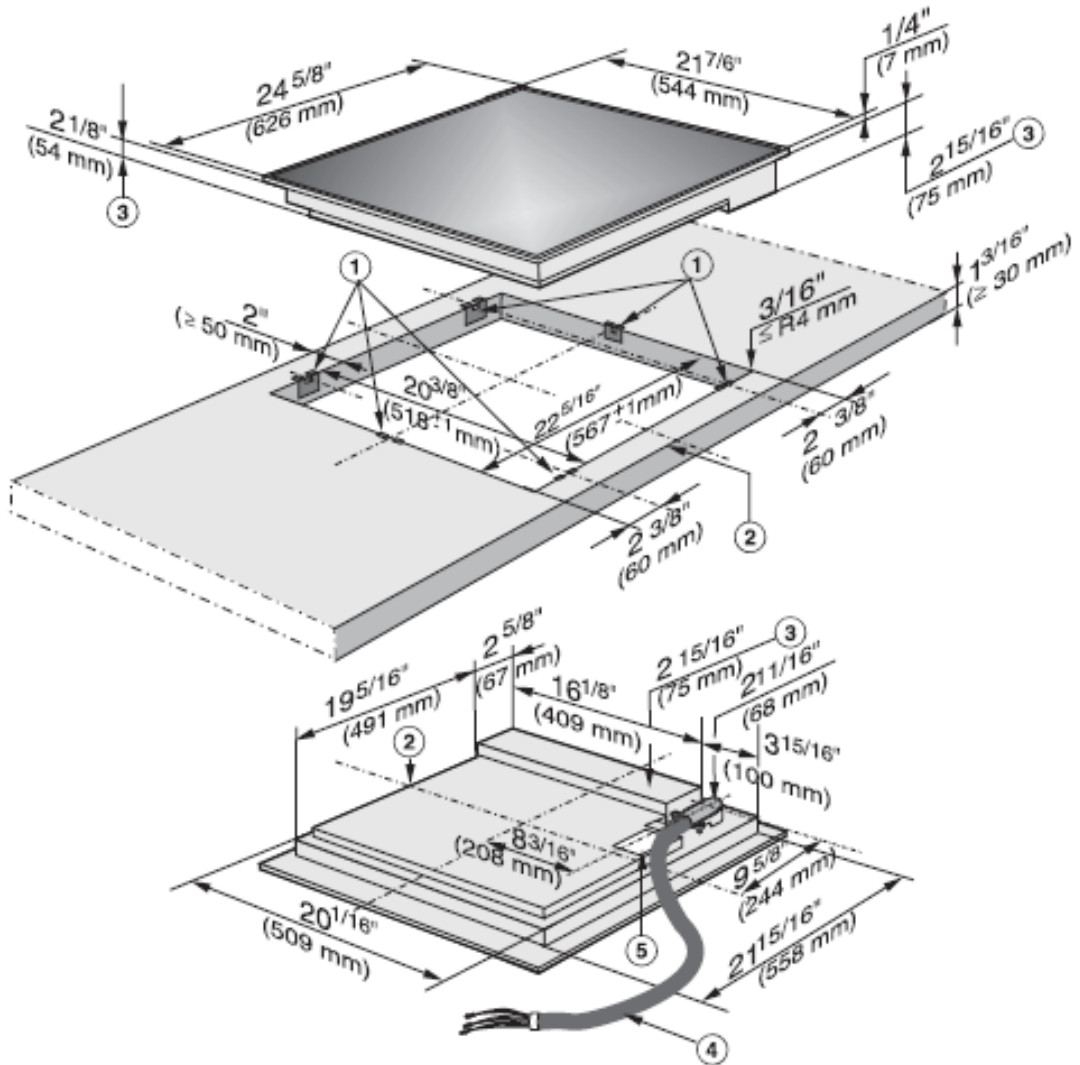

# Product Dimensions

## 24" Electric Cooktop

### KM5820

- ① Spring clips
- ② Front
- ③ Installation height
- ④ Power cord, L = 56 11/16" (1440 mm)
- ⑤ Rating label

Location Codes
E - 208 / 240 Volt - 40 Amp 3-wire power supply connects rear center bottom.
Notes
<ul style="list-style-type: none"> <li>• Please specify 208 Volt or 240 Volt unit when ordering.</li> <li>• All installations must be done in accordance with local codes.</li> </ul>

Note: Drawing is not to scale

Specification Sheets OJS 04112011