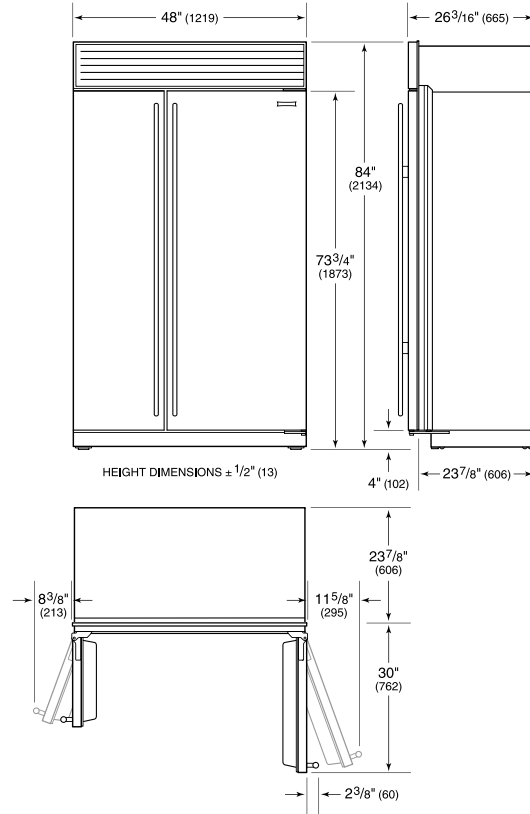

Specifications are subject to change without notice. This information was generated on May 14, 2019. Verify specifications prior to finalizing your cabinetry/enclosures.

PRODUCT SPECIFICATIONS

Model	BI-48SID/O
Dimensions	48"W x 84"H x 24"D
Door Clearance	30"
Weight	656 lbs
Refrigerator Capacity	18.6 cu. ft.
Freezer Capacity	9.6 cu. ft.
Electrical Supply	115 VAC, 60 Hz
Electrical Service	15 amp dedicated circuit
Receptacle	3-prong grounding-type

ELECTRICAL

PLUMBING

PANEL SPECIFICATIONS For complete panels specifications including width/height, weight requirements, thickness requirements and offset details visit subzero-wolf.com/builtinconfigurator.

NOTE: Dimensions in parenthesis are in millimeters unless otherwise specified

INTERIOR VIEW

This illustration is intended for interior reference only and may not represent the exterior of the model being specified.

DIMENSIONS

STANDARD INSTALLATION

NOTE: 3 1/2" (89) finished returns will be visible and should be finished to match cabinetry. Shaded line represents profile of unit.