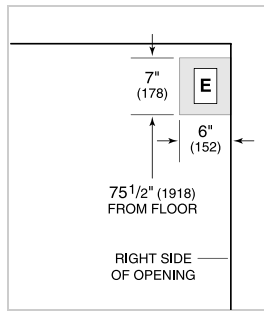

PRODUCT SPECIFICATIONS

Model	BI-48SID/O
Dimensions	48"W x 84"H x 24"D
Door Clearance	30"
Weight	656 lbs
Refrigerator Capacity	18.6 cu. ft.
Freezer Capacity	9.6 cu. ft.
Electrical Supply	115 VAC, 60 Hz
Electrical Service	15 amp dedicated circuit
Receptacle	3-prong grounding-type

ELECTRICAL