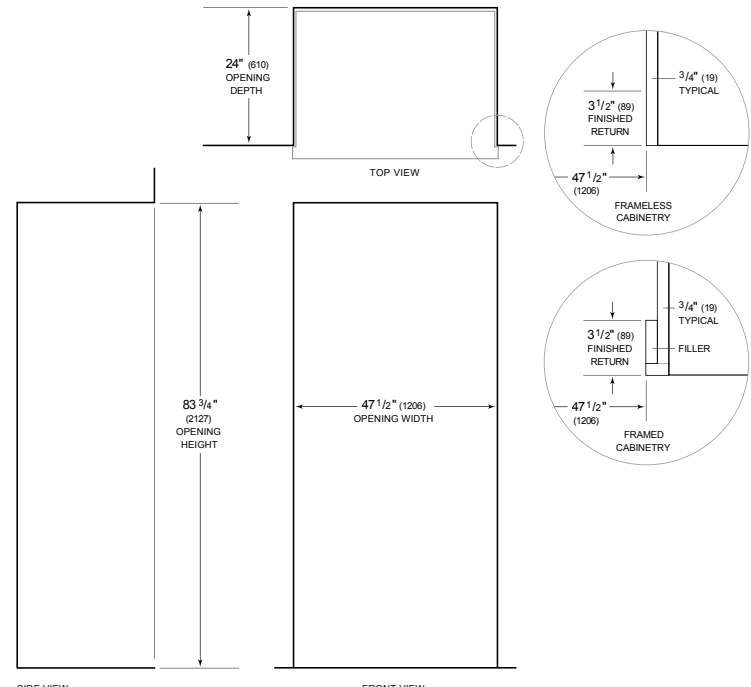

Specifications are subject to change without notice. This information was generated on May 14, 2019. Verify specifications prior to finalizing your cabinetry/enclosures.

PRODUCT SPECIFICATIONS

Model	BI-48SID/O
Dimensions	48"W x 84"H x 24"D
Door Clearance	30"
Weight	656 lbs
Refrigerator Capacity	18.6 cu. ft.
Freezer Capacity	9.6 cu. ft.
Electrical Supply	115 VAC, 60 Hz
Electrical Service	15 amp dedicated circuit
Receptacle	3-prong grounding-type

ELECTRICAL

PLUMBING

PANEL SPECIFICATIONS For complete panels specifications including width/height, weight requirements, thickness requirements and offset details visit subzero-wolf.com/builtinconfigurator.

NOTE: Dimensions in parenthesis are in millimeters unless otherwise specified

INTERIOR VIEW

This illustration is intended for interior reference only and may not represent the exterior of the model being specified.

DIMENSIONS

STANDARD INSTALLATION

NOTE: 3 1/2" (89) finished returns will be visible and should be finished to match cabinetry. Shaded line represents profile of unit.