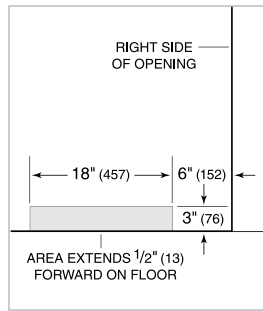

Specifications are subject to change without notice. This information was generated on May 14, 2019. Verify specifications prior to finalizing your cabinetry/enclosures.

PRODUCT SPECIFICATIONS

Model	BI-48SID/O
Dimensions	48"W x 84"H x 24"D
Door Clearance	30"
Weight	656 lbs
Refrigerator Capacity	18.6 cu. ft.
Freezer Capacity	9.6 cu. ft.
Electrical Supply	115 VAC, 60 Hz
Electrical Service	15 amp dedicated circuit
Receptacle	3-prong grounding-type

ELECTRICAL

PLUMBING

PANEL SPECIFICATIONS For complete panels specifications including width/height, weight requirements, thickness requirements and offset details visit subzero-wolf.com/builtinconfigurator.

NOTE: Dimensions in parenthesis are in millimeters unless otherwise specified

INTERIOR VIEW

This illustration is intended for interior reference only and may not represent the exterior of the model being specified.

DIMENSIONS

STANDARD INSTALLATION

NOTE: 3 1/2" (89) finished returns will be visible and should be finished to match cabinetry. Shaded line represents profile of unit.