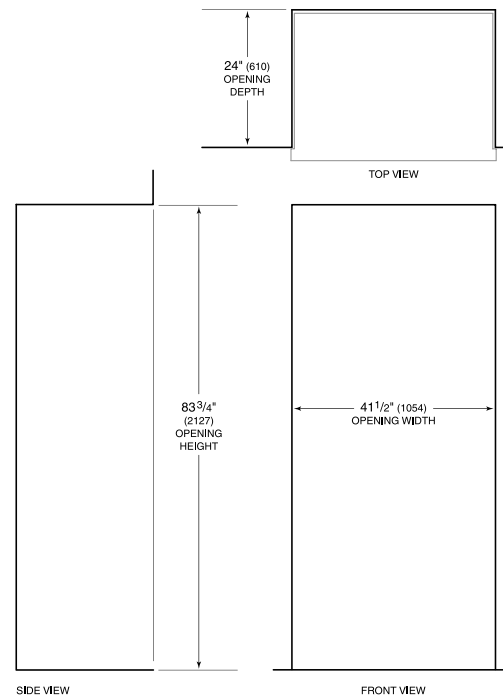

- Internal ice and water dispenser
- 4 Adjustable glass shelves
- 1 Stationary glass shelf
- 1 High-humidity drawer with divider
- 2 Storage drawers with divider
- 3 Adjustable door shelves
- 2 Stationary door shelves
- Adjustable dairy compartment

FREEZER

- 3 Adjustable wire shelves
- 1 Stationary solid shelf
- 3 Storage drawers
- 5 Adjustable door shelves
- Automatic ice maker

PRODUCT SPECIFICATIONS

Model	BI-42SID/S
Dimensions	42"W x 84"H x 24"D
Door Clearance	26 1/4"
Weight	608 lb
Refrigerator Capacity	15.8 cu ft
Freezer Capacity	7.9 cu ft
Electrical Supply	115 VAC, 60 Hz
Electrical Service	15 amp dedicated circuit
Plumbing Supply	1/4" OD copper, braided stainless steel or PEX tubing
Plumbing Pressure	35–120 psi
Receptacle	3-prong grounding-type

ELECTRICAL

PLUMBING

INTERIOR VIEW

This illustration is intended for interior reference only and may not represent the exterior of the model being specified.

DIMENSIONS

STANDARD INSTALLATION

SIDE VIEW

FRONT VIEW

NOTE: Shaded line represents profile of unit.