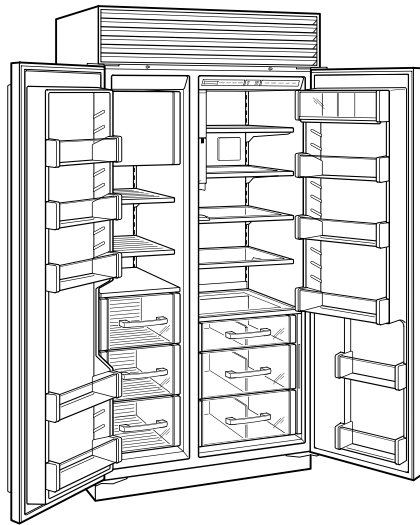

- Internal ice and water dispenser
- 4 Adjustable glass shelves
- 1 Stationary glass shelf
- 1 High-humidity drawer with divider
- 2 Storage drawers with divider
- 3 Adjustable door shelves
- 2 Stationary door shelves
- Adjustable dairy compartment

FREEZER

- 3 Adjustable wire shelves
- 1 Stationary solid shelf
- 3 Storage drawers
- 5 Adjustable door shelves
- Automatic ice maker

PRODUCT SPECIFICATIONS

Model	BI-42SID/S
Dimensions	42"W x 84"H x 24"D
Door Clearance	26 1/4"
Weight	608 lb
Refrigerator Capacity	15.8 cu ft
Freezer Capacity	7.9 cu ft
Electrical Supply	115 VAC, 60 Hz
Electrical Service	15 amp dedicated circuit
Plumbing Supply	1/4" OD copper, braided stainless steel or PEX tubing
Plumbing Pressure	35–120 psi
Receptacle	3-prong grounding-type

ELECTRICAL

PLUMBING

INTERIOR VIEW

This illustration is intended for interior reference only and may not represent the exterior of the model being specified.

DIMENSIONS

STANDARD INSTALLATION

SIDE VIEW

FRONT VIEW