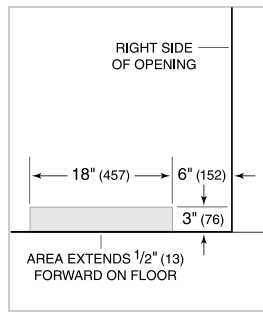

FREEZER

- 3 Adjustable wire shelves
- 1 Stationary solid shelf
- 3 Storage drawers
- 5 Adjustable door shelves
- Automatic ice maker

PRODUCT SPECIFICATIONS

Model	BI-42SID/S
Dimensions	42"W x 84"H x 24"D
Door Clearance	26 1/4"
Weight	608 lb
Refrigerator Capacity	15.8 cu ft
Freezer Capacity	7.9 cu ft
Electrical Supply	115 VAC, 60 Hz
Electrical Service	15 amp dedicated circuit
Plumbing Supply	1/4" OD copper, braided stainless steel or PEX tubing
Plumbing Pressure	35–120 psi
Receptacle	3-prong grounding-type

ELECTRICAL

PLUMBING

INTERIOR VIEW

This illustration is intended for interior reference only and may not represent the exterior of the model being specified.

DIMENSIONS

STANDARD INSTALLATION

SIDE VIEW

FRONT VIEW

NOTE: Shaded line represents profile of unit.