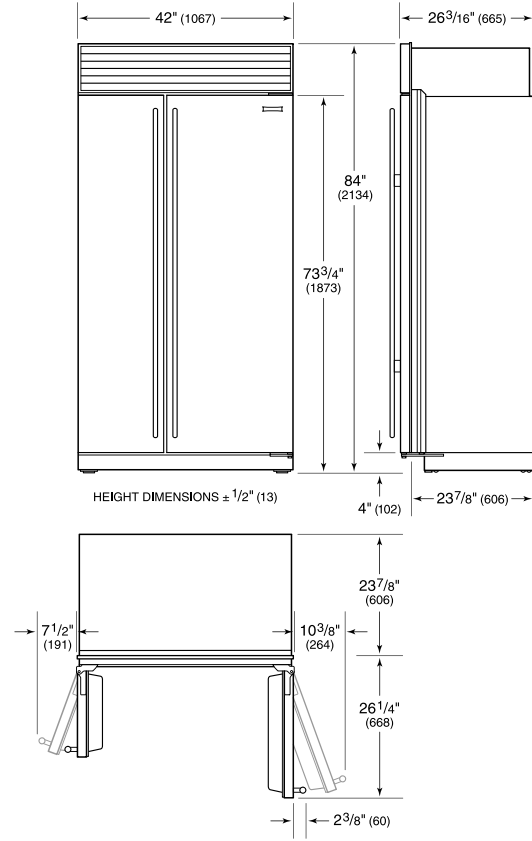

Adjustable shelves for maximum convenience

ACCESSORIES

Stainless Steel Side Panel

White Side Panel

Air Purification Cartridge

Egg Container

Stainless steel kickplate

Grilles for 83" or 88" finished height (84" is standard)

FREEZER

- 3 Adjustable wire shelves
- 1 Stationary solid shelf
- 3 Storage drawers
- 5 Adjustable door shelves
- Automatic ice maker

PRODUCT SPECIFICATIONS

Model	BI-42SID/S
Dimensions	42"W x 84"H x 24"D
Door Clearance	26 1/4"
Weight	608 lb
Refrigerator Capacity	15.8 cu ft
Freezer Capacity	7.9 cu ft
Electrical Supply	115 VAC, 60 Hz
Electrical Service	15 amp dedicated circuit
Plumbing Supply	1/4" OD copper, braided stainless steel or PEX tubing
Plumbing Pressure	35–120 psi
Receptacle	3-prong grounding-type

ELECTRICAL

PLUMBING

INTERIOR VIEW

This illustration is intended for interior reference only and may not represent the exterior of the model being specified.

DIMENSIONS

STANDARD INSTALLATION

SIDE VIEW

FRONT VIEW

NOTE: Shaded line represents profile of unit.