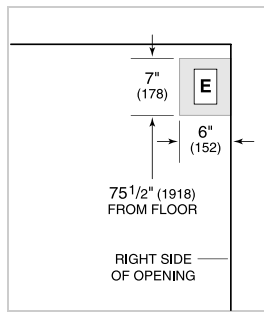

- Internal ice and water dispenser
- 4 Adjustable glass shelves
- 1 Stationary glass shelf
- 1 High-humidity drawer with divider
- 2 Storage drawers with divider
- 3 Adjustable door shelves
- 2 Stationary door shelves
- Adjustable dairy compartment

FREEZER

- 3 Adjustable wire shelves
- 1 Stationary solid shelf
- 3 Storage drawers
- 5 Adjustable door shelves
- Automatic ice maker

PRODUCT SPECIFICATIONS

Model	BI-42SID/S
Dimensions	42"W x 84"H x 24"D
Door Clearance	26 1/4"
Weight	608 lb
Refrigerator Capacity	15.8 cu ft
Freezer Capacity	7.9 cu ft
Electrical Supply	115 VAC, 60 Hz
Electrical Service	15 amp dedicated circuit
Plumbing Supply	1/4" OD copper, braided stainless steel or PEX tubing
Plumbing Pressure	35–120 psi
Receptacle	3-prong grounding-type

ELECTRICAL

PLUMBING

INTERIOR VIEW

This illustration is intended for interior reference only and may not represent the exterior of the model being specified.

DIMENSIONS

STANDARD INSTALLATION

SIDE VIEW

FRONT VIEW

NOTE: Shaded line represents profile of unit.