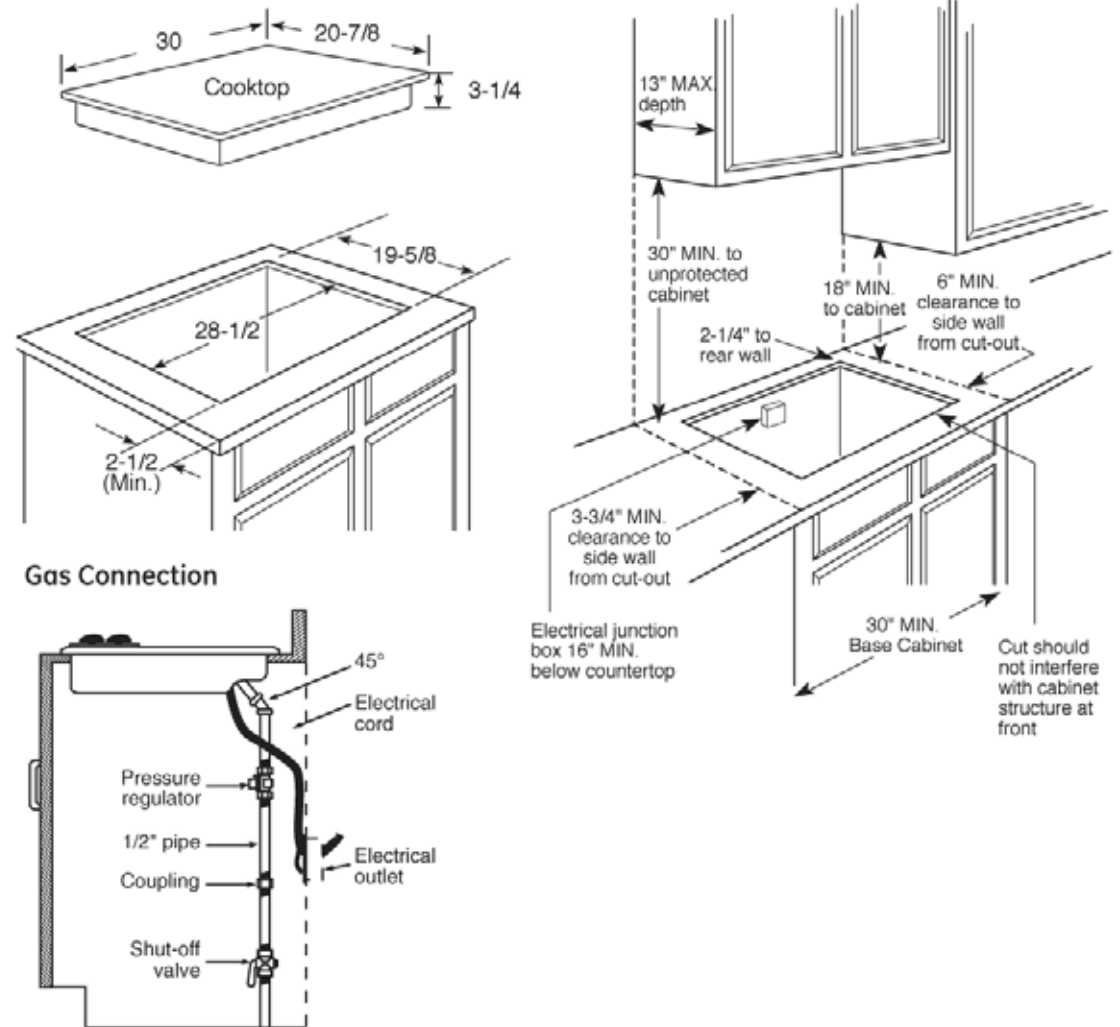

PGP953SET

GE Profile™ Series 30" Built-In Gas Cooktop

Dimensions and Installation Information

AGA Requirement: All gas cooktop models require 7/16" free area below cooktop height to combustible material. Requires 18" minimum from countertop to adjacent overhead cabinets.

Note: If installing with a GE Profile™ Telescopic Downdraft System, consult both cooktop and downdraft installation instructions packed with product before installing. Cooktop gas/electric supply may need to be re-routed to install downdraft.

Electrical Rating: 120V, 60Hz, 5A

Installation With Single Wall Oven Information:

30" Gas Cooktops are approved for use over select GE 27" and 30" Wall Ovens and Warming Drawers. 30" and 36" Gas cooktops are approved for use over 30" Wall Ovens and Warming Drawers. Refer to cooktop and wall oven/warming drawer installation instructions packed with product for current dimensional data.

Installation Information: Before installing, consult installation instructions, packed with product, for current dimensional data.

For answers to your Monogram® or GE® appliance questions, visit our website at geappliances.com or call GE Answer Center® service, 800.626.2000.

Specification Revised 3/13

230236