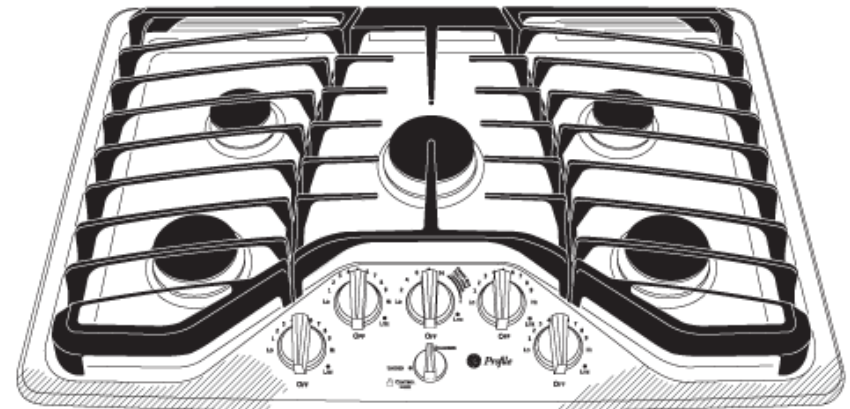

### Features and Benefits

- Deep-recessed cooktop - Deep-recessed cooktop contains spills in one area that's easy to wipe clean
- Sealed cooktop burners - Burner elements are sealed to the cooktop to keep foods and liquid contained on the cooktop, making cleaning painless
- Power Boil 15,000 BTU burner - This powerful element turns up the heat for boiling, sautéing and stir frying
- Precise Simmer burner - Allows for low, even heat distribution that is ideal delicate foods and sauces
- Matte Black Heavy-Cast Grates - Premium cast-iron offers superior performance
- LED backlit knobs - Sleek LED backlit knobs indicate when burners are on
- Dishwasher-Safe Grates and Knobs - Feature durable construction for worry-free, effortless cleaning and maintenance
- Model PGP953SETSS - Stainless steel