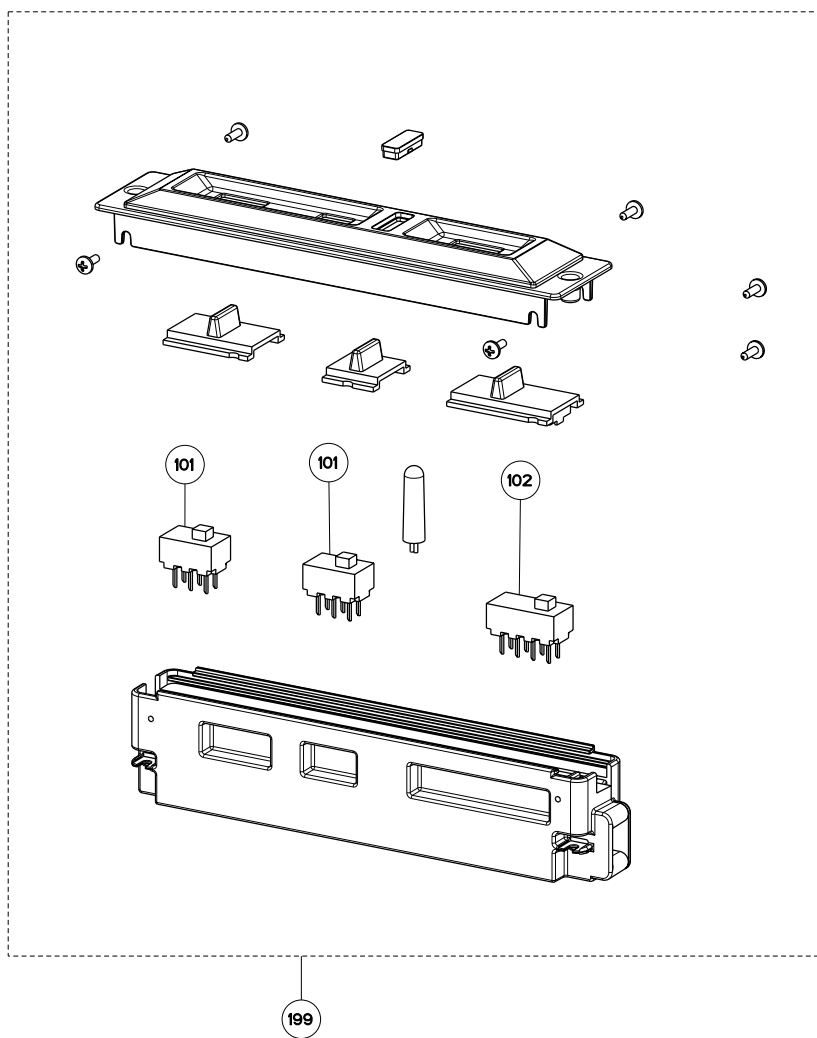

MAESTRALE 18

body components

	Model Number	MAES3018SS600-B	MAES3618SS600-B	MAES3618SS1200-B	MAES4218SS1200-B	MAES4818SS1200-B	
Key	Description	30 (600) Stainless	36 (600) Stainless	36 (1200) Stainless	42 (1200) Stainless	48 (1200)Stainless	Qty Req.
4	Damper	133.0055.994	133.0055.994	133.0055.994	133.0055.994	133.0055.994	1 (600), 2 (1200)
9	Install Hardware	133.0084.484	133.0084.484	133.0084.484	133.0084.484	133.0084.484	1
13	Lamp Support	133.0441.207	133.0441.361	133.0441.361	133.0441.361	133.0442.456	1
30	Baffle Filters	133.0018.482	133.0018.482	133.0018.482	133.0018.482	133.0018.482	2 (30), 3 (36,42), 4 (48)
32	Filter Support	133.0061.552	133.0061.553	133.0061.553	133.0061.553	133.0061.554	1
41	Lampholder Support	133.0198.226	133.0198.226	133.0198.226	133.0198.226	133.0198.226	2 (30), 3 (36,42), 4 (48)
42	Lamp Holder	133.0071.013	133.0071.013	133.0071.013	133.0071.013	133.0071.013	1 (30), 2 (36,42,48)
43	LED bulb	133.0396.001	133.0396.001	133.0396.001	133.0396.001	133.0396.001	2 (30), 3 (36,42), 4 (48)
44	Bulb Clip	133.0200.447	133.0200.447	133.0200.447	133.0200.447	133.0200.447	1 (30), 2 (36,42,48)

MAESTRALE 18

switch components

	Model Number	MAES3018SS600-B	MAES3618SS600-B	MAES3618SS1200-B	MAES4218SS1200-B	MAES4818SS1200-B	
Key	Description	30 (600) Stainless	36 (600) Stainless	36 (1200) Stainless	42 (1200) Stainless	48 (1200)Stainless	Qty Req.
101	On / Off Switch	133.0054.536	133.0054.536	133.0054.536	133.0054.536	133.0054.536	1
102	Switch	133.0054.538	133.0054.538	133.0054.538	133.0054.538	133.0054.538	1
199	Switch Kit	133.0396.004	133.0433.375	133.0442.301	133.0442.301	133.0442.447	1