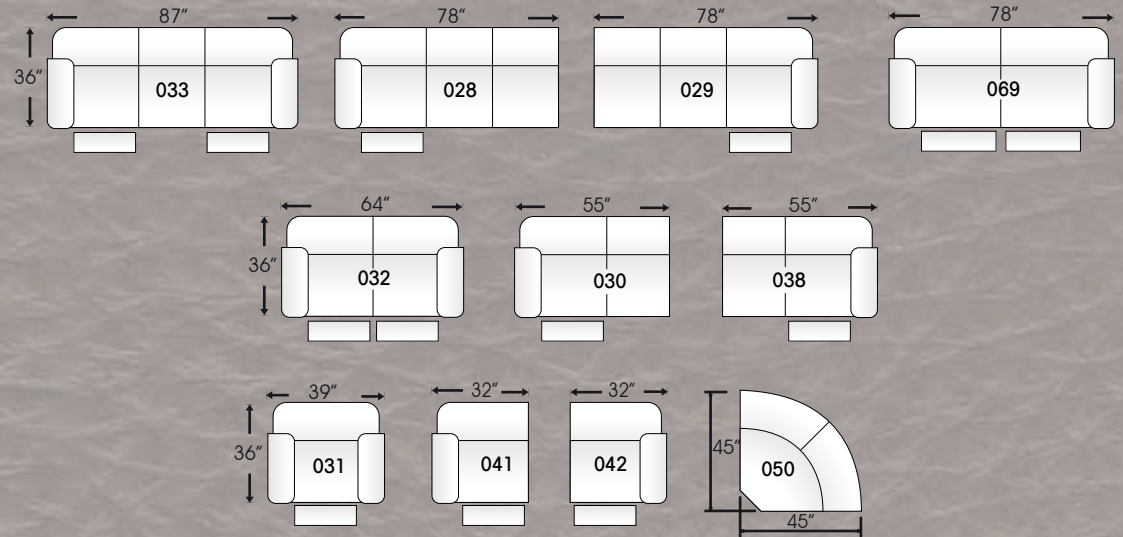

39944

Jaymar

motionseries

Recouvrement | Shown in: Hugo Bone 11

Configurations

Suggestions