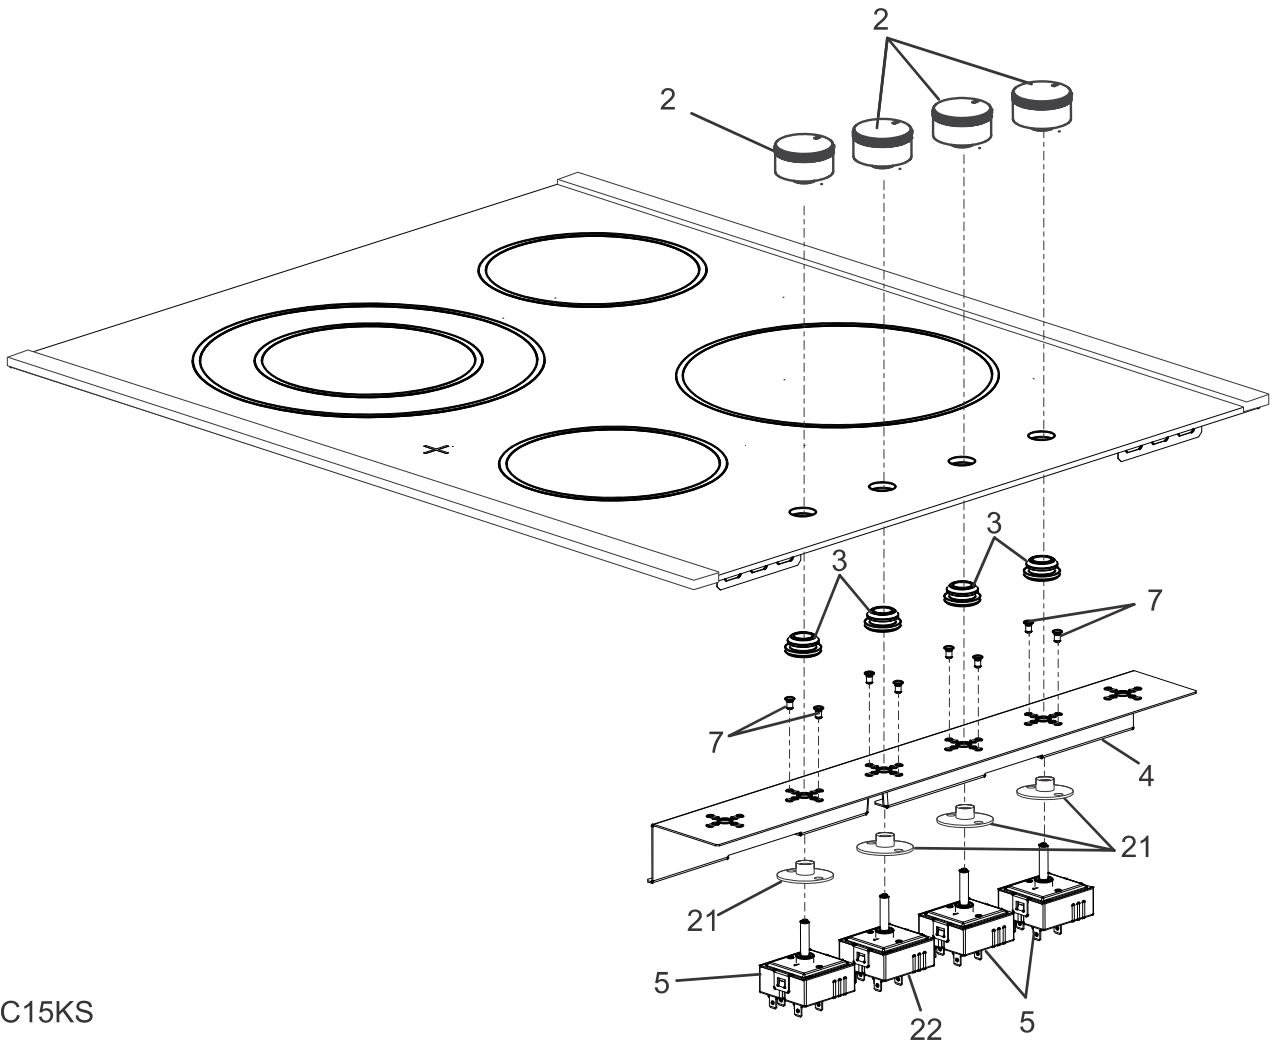

CONTROL PANEL

CEI24EC15KS

CONTROL PANEL

POS. NO	PART NO.	DESCRIPTION
2	305554800	Knob, control, black
3	387316100	Bushing, knob, sealing
4	387372600	Bracket, support, switch mtg
5 #	305458905	Switch, surface element
7	319224001	Screw, switch mtg., M4 x 7
21	318146010	Bushing, switch
22 #	305458904	Switch, surface element, dual