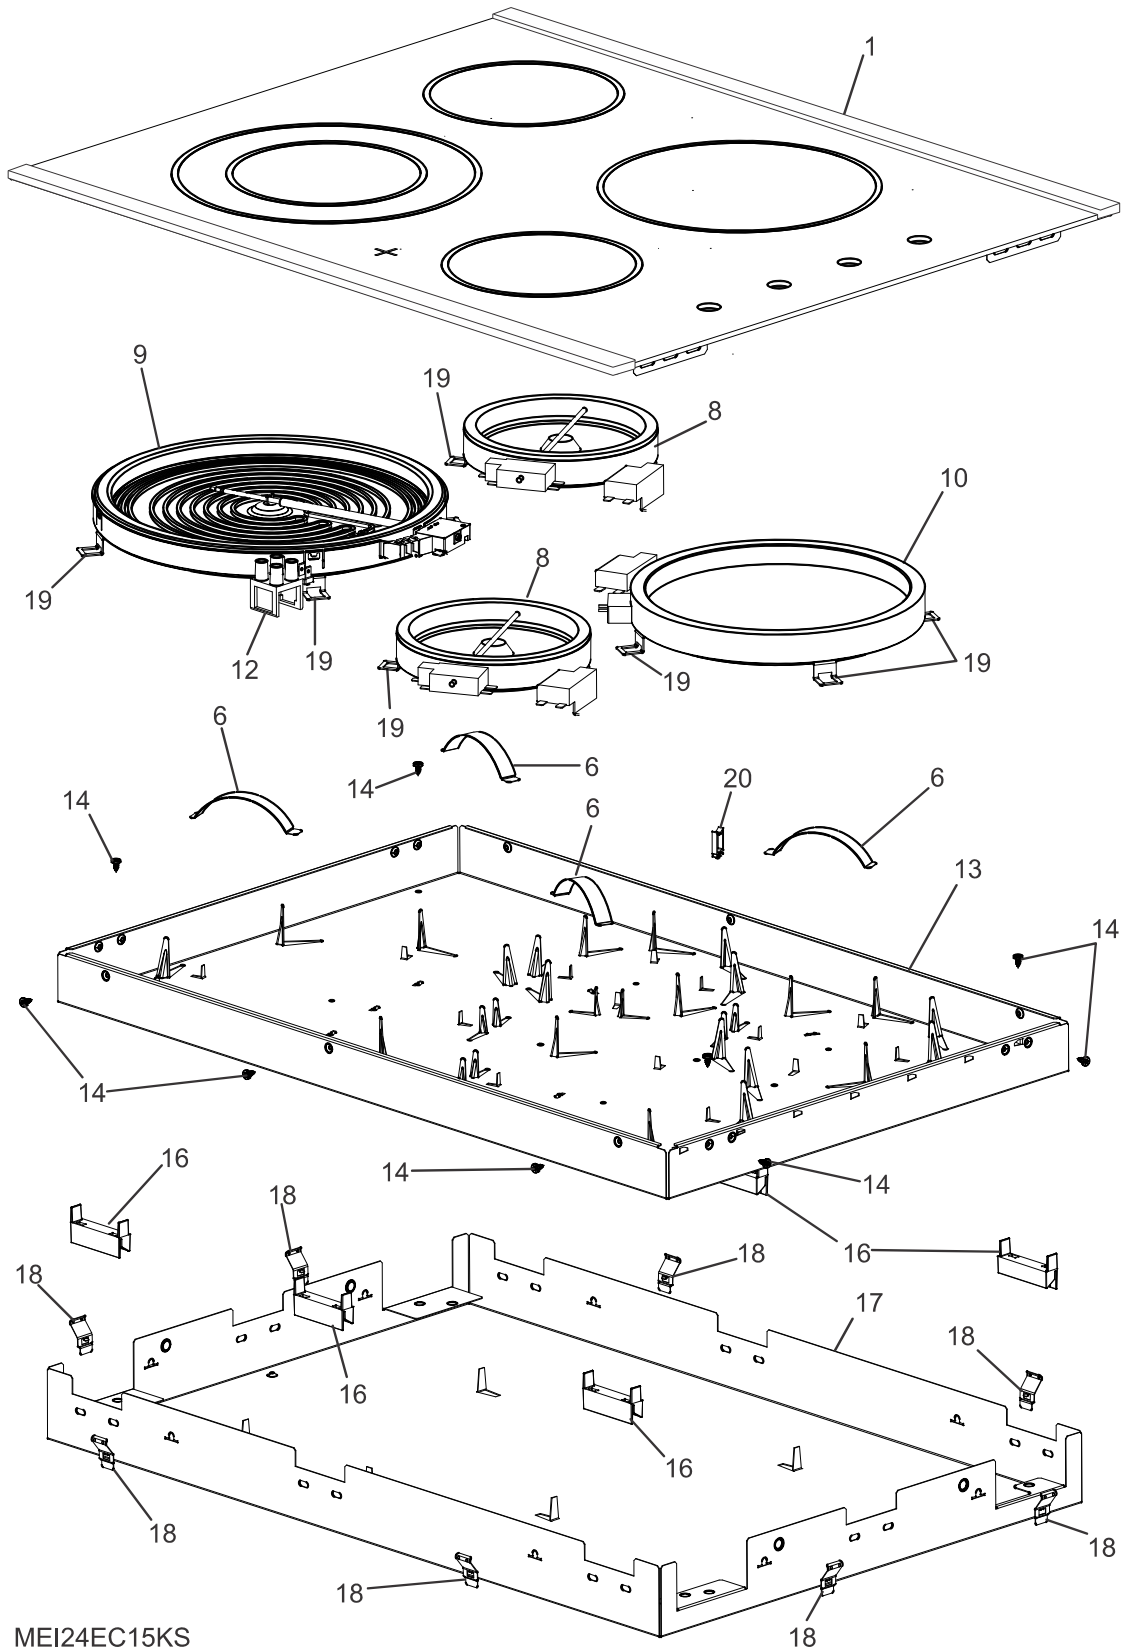

Electrolux Major Appliances

P.O. BOX 8020
CHARLOTTE, NC 28262

Publication No.
5995607420
12/02/02
(EN/SERVICE/ECL)
377

**24" ELECTRIC
COOK-TOP**

Model No.
EI24EC15K

CONTROL PANEL

CEI24EC15KS

CONTROL PANEL

POS. NO	PART NO.	DESCRIPTION
2	305554800	Knob, control, black
3	387316100	Bushing, knob, sealing
4	387372600	Bracket, support, switch mtg
5 #	305458905	Switch, surface element
7	319224001	Screw, switch mtg., M4 x 7
21	318146010	Bushing, switch
22 #	305458904	Switch, surface element, dual

MAIN TOP/SURFACE UNITS

MEI24EC15KS

MAIN TOP/SURFACE UNITS

POS. NO	PART NO.	DESCRIPTION
1	305543513	Maintop Assembly, glass/frame, black/stainless
6	387372900	Spring, surface element
8 #	374063522	Element, surface, 6", 1200W
9 #	374064021	Element, surface, 5 ¹ / ₈ ", 750W/2200W
10 #	374063621	Element, surface, 7", 1800W
12 #	387812004	Light Assembly, indicator, hot surface
13	305554400	Box, inner
14	330447900	Screw, B4, 2 x 9, 5
16	387627600	Spacer, burner box, plastic
17	305554500	Box, outer
18	387174602	Bracket, spring, cooktop mtg.
18*	387627700	Bracket, retainer, cooktop
18*	305376102	Screw
18*	305309606	Screw
19	387683300	Bracket, surface element
19*	305376101	Screw, bracket, surface element
20	387727700	Retainer, wiring
* #	305500705	Box & wires assy
* #	305554600	Harness, wiring, main
*	305452800	Screw, ground
*	318163601	Cleaner-cooktop

WIRING DIAGRAM